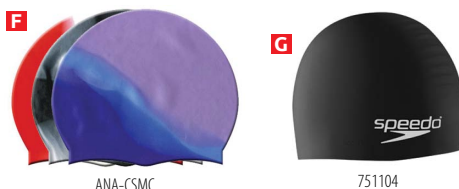

TAS Multi Coloured Silicone (F)

100% Silicone

COLOURS: BLUE, CRS, FCH, MRN

ANA-CSMC

RETAIL: $10.00

ANA-CSMC

751104

Solid Silicone Caps (G)

TAS Silicone Caps • RETAIL: $9.00

Speedo Silicone • 751104 • RETAIL: $12.00

Solid Latex Caps (H)

TAS Latex Caps • RETAIL: $2.48

Neon Latex Caps • RETAIL: $2.60

Speedo Latex Caps • 71239 • RETAIL: $6.00