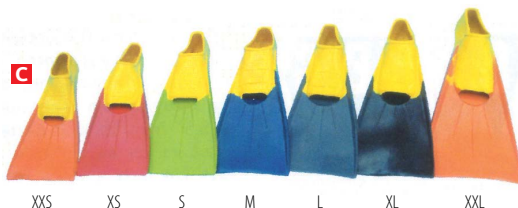

NOR3062 • SIZE: XL (11-13)

RETAIL: \$44.00

NOR3062 • SIZE: XXL (14-15)

RETAIL: \$51.00

Actual colours / sizing may vary from catalogue

Contact your local TAS location for Team Pricing

Speedo® Team Pull Buoy (A)