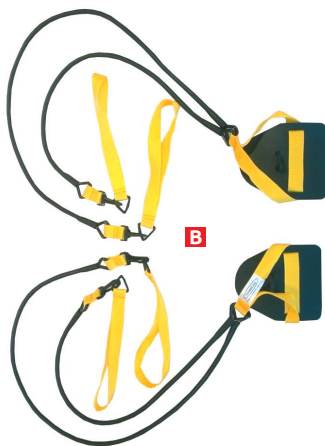

Stretch Cords (B)

StretchCordz

COLOUR	LBS OF PULL	KG OF PULL
Silver	3-8	1.3-3.6
Yellow	5-14	2.2-6.3
Green	8-24	3.6-10.8
Red	12-31	5.4-14.1
Blue	14-34	6.3-15.4
Black	20-45	9.1-20.4

Please specify resistance by colour. Not all items come in all resistance levels.

w/ Handles	S100	RETAIL: $56.00
w/ Paddles	S101	RETAIL: $64.00
Longbelt w/ Slider	S11875	RETAIL: $97.00
Short Belt	S600	RETAIL: $57.50
Grudge Belt	S120	RETAIL: $69.00
Drag Belt with Chute	S109	RETAIL: $43.00
Replacement Chute	S109R	RETAIL: $16.00

Other NZ Cordz and replacement parts and accessories are available, call your sales rep for details.

Power Bags (C)

A versatile resistance product for use on feet, calves, forearms, around your waist and as a parachute.

PB25 • RETAIL: $44.00

PB40 • RETAIL: $47.00

PB50 • RETAIL: $66.00