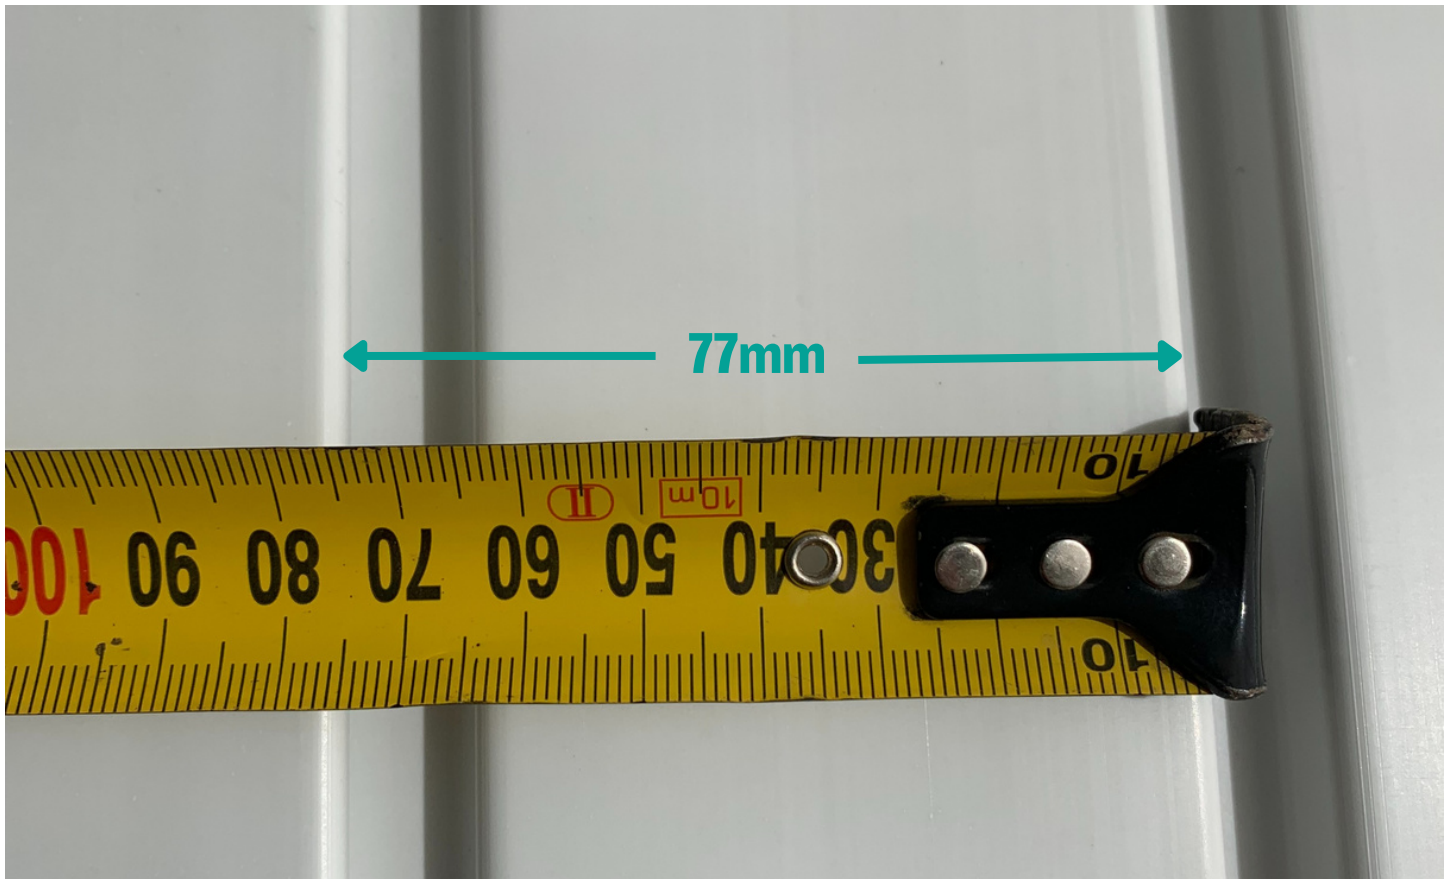

STOR-A-WALL DIMENSIONS

ACE OF
SPACE

12mm

326mm

Standard Panel