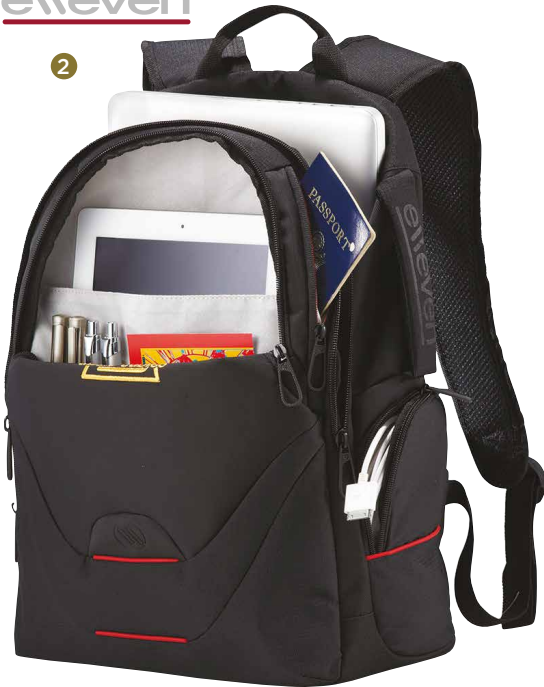

elleven

1

elleven

2

3

elleven

1. EL003
Elleven™ Checkpoint-Friendly Compu-Backpack

This exclusive design has a designated laptop-only section that unfolds to lay flat on the X-ray belt to increase your speed, convenience and security. (Pens, Laptop & other devices shown are not included)

2. EL018BK
Elleven™ Motion Compu Backpack

This exclusive design packs all the organisation you could ever need in a compact design without sacrificing functionality and comfort. Padded back and straps for extra comfort. Back panel designed to slip over trolley handles. Complies with domestic carry on baggage allowances.

3. EL002BK
Elleven™ Wheeled Compu-Backpack

Main zippered compartment includes TSA-friendly laptop compartment expediting airport security. Holds most 17" laptops. File dividers and earbud port access. Zippered media pocket. Telescoping handle and inline wheels. Complies with domestic carry on baggage allowances.

TK1024BK
TrekK Backpack

Laptop-only section folds flat on the X-ray belt to increase your speed through security. Side-entry laptop compartment holds most 15" laptops. Zippered main compartment with interior file dividers and accessory pockets. Padded handle and adjustable padded shoulder straps. Integrated rear trolley handle.