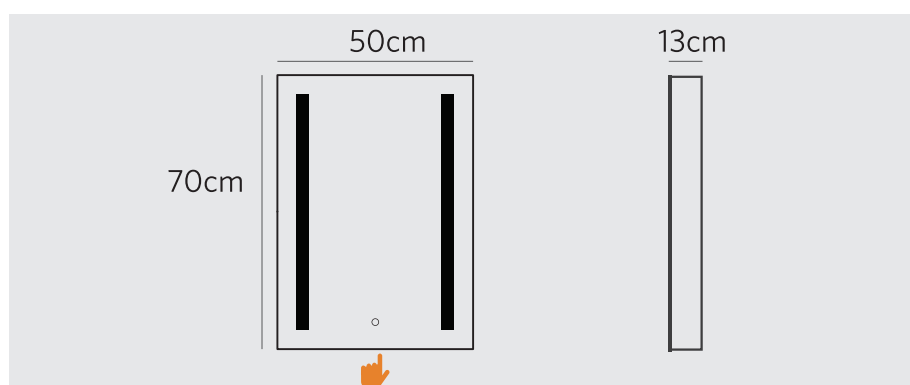

- Touch switch
- Dual plug shaver socket
- Soft close hinges
- LED illumination
- Demister pad