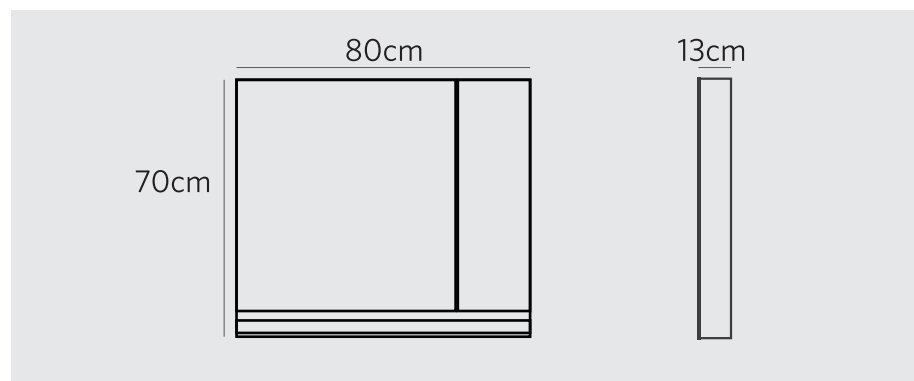

-  Towel Rail Design
-  Mirrored sides
-  Soft close hinges
-  Mirrored rear
-  Matte-black aluminum design

-  Towel Rail Design
-  Mirrored sides
-  Soft close hinges
-  Mirrored rear
-  Adjustable glass shelves