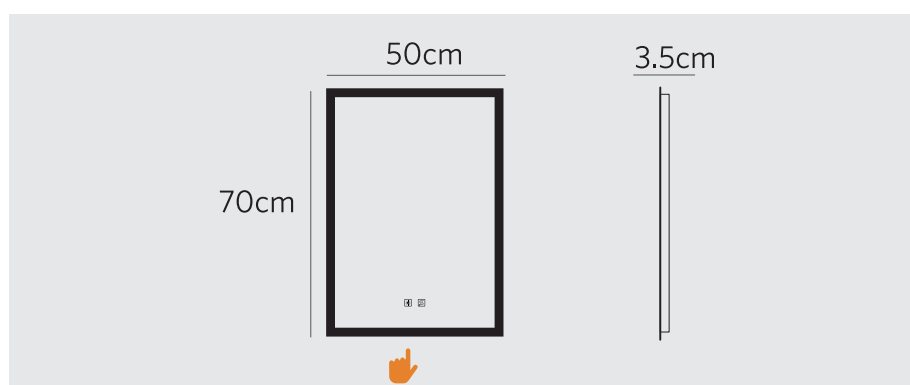

- IR-Sensor switch
- Dual plug shaver socket
- Can be hung landscape or portrait
- LED illumination
- Demister pad

- Touch switch
- Dual plug shaver socket
- Can be hung landscape or portrait
- LED illumination
- Demister pad

- Touch switch
- Magnifying mirror
- Can be hung landscape or portrait
- LED illumination
- Demister pad