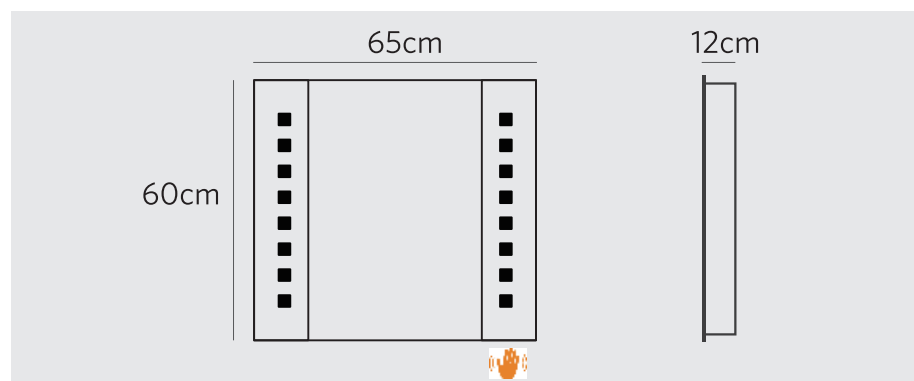

- IR-Sensor switch
- Dual plug shaver socket
- Soft close hinges
- LED illumination
- Demister pad

- IR-Sensor switch
- Dual plug shaver socket
- Ambient bottom lighting
- LED illumination
- Demister pad

- IR-Sensor switch
- Dual plug shaver socket
- Ambient bottom lighting
- LED illumination
- Demister pad