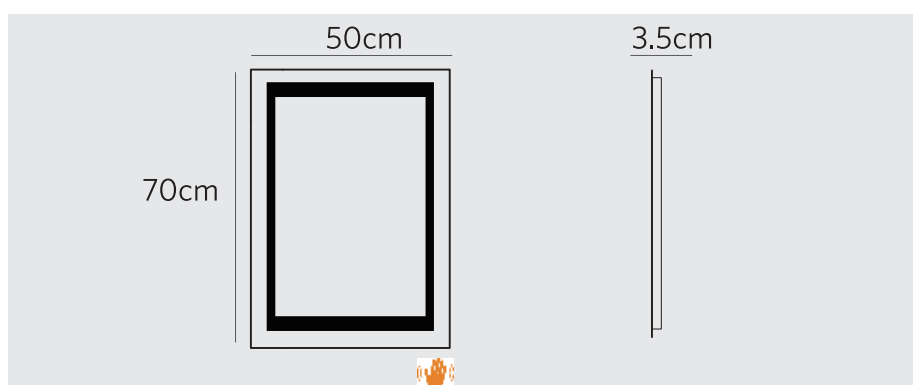

- IR-Sensor switch
- Dual plug shaver socket
- Can be hung landscape or portrait
- LED illumination
- Demister pad

- Touch switch
- Dual plug shaver socket
- Can be hung landscape or portrait
- LED illumination
- Demister pad

- Touch switch
- Magnifying mirror
- Can be hung landscape or portrait
- LED illumination
- Demister pad