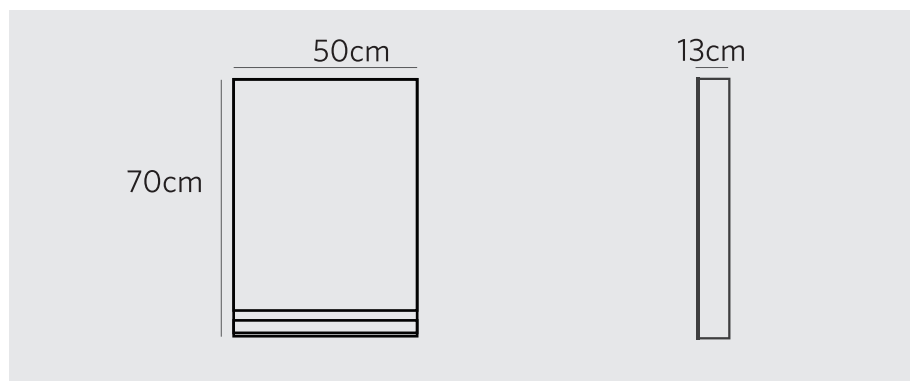

-  Towel Rail Design
-  Mirrored sides
-  Soft close hinges
-  Mirrored rear
-  Matte-black aluminum design

-  Towel Rail Design
-  Mirrored sides
-  Soft close hinges
-  Mirrored rear
-  Adjustable glass shelves