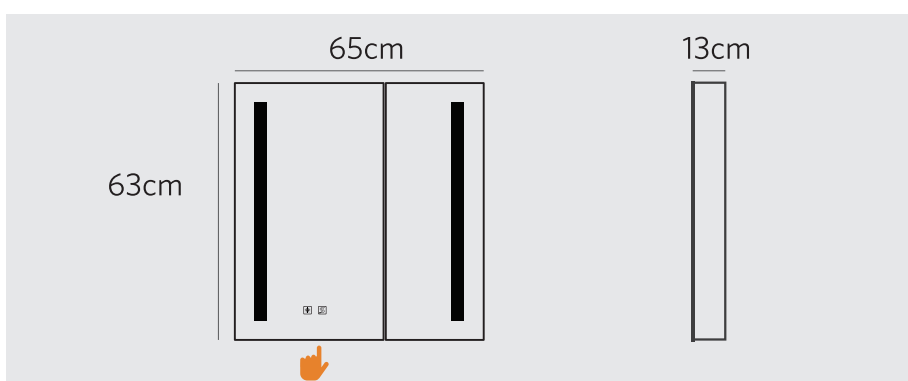

- Touch switch
- Dual plug shaver socket
- Soft close hinges
- LED illumination
- Demister pad

- Touch switch
- Dual plug shaver socket
- Soft close hinges
- LED illumination
- Demister pad

- Touch switch
- Dual plug shaver socket
- Soft close hinges
- LED illumination
- Demister pad