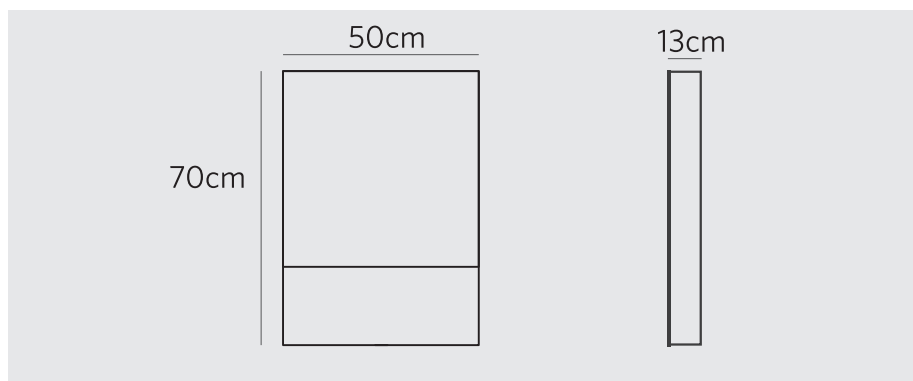

-  Towel Rail Design
-  Mirrored sides
-  Soft close hinges
-  Mirrored rear
-  Matte-black aluminum design

-  Towel Rail Design
-  Mirrored sides
-  Soft close hinges
-  Mirrored rear
-  Adjustable glass shelves