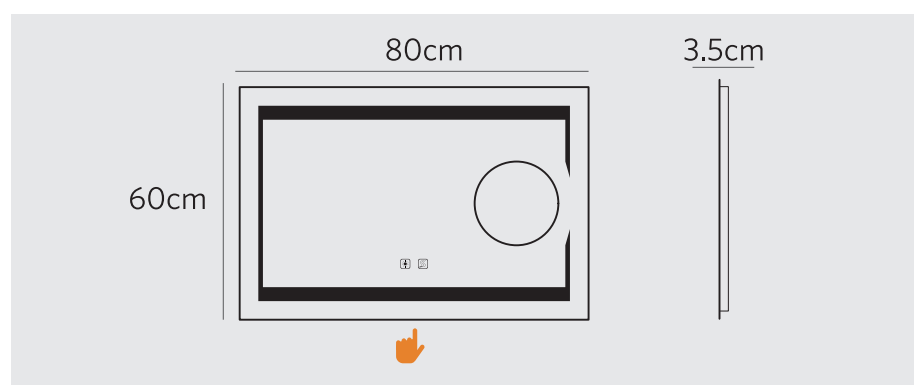

- IR-Sensor switch
- Dual plug shaver socket
- Can be hung landscape or portrait
- LED illumination
- Demister pad

- Touch switch
- Dual plug shaver socket
- Can be hung landscape or portrait
- LED illumination
- Demister pad

- Touch switch
- Magnifying mirror
- Can be hung landscape or portrait
- LED illumination
- Demister pad