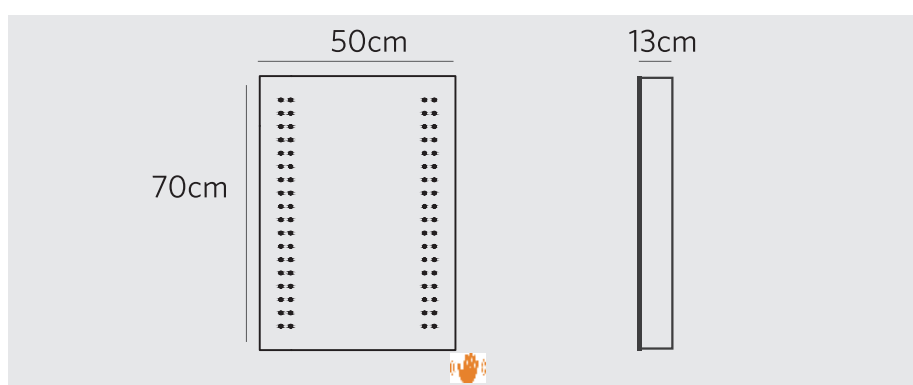

- IR-Sensor switch
- Dual plug shaver socket
- Soft close hinges
- LED illumination
- Demister pad