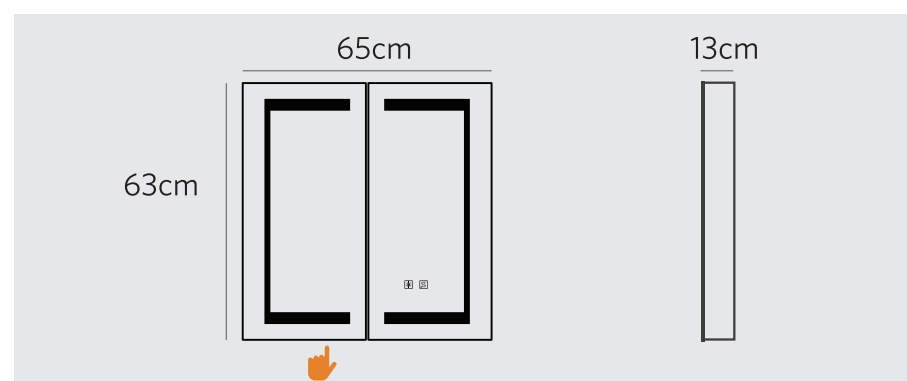

- Touch switch
- Dual plug shaver socket
- Soft close hinges
- LED illumination
- Demister pad

- Touch switch
- Dual plug shaver socket
- Soft close hinges
- LED illumination
- Demister pad

- Touch switch
- Dual plug shaver socket
- Soft close hinges
- LED illumination
- Demister pad