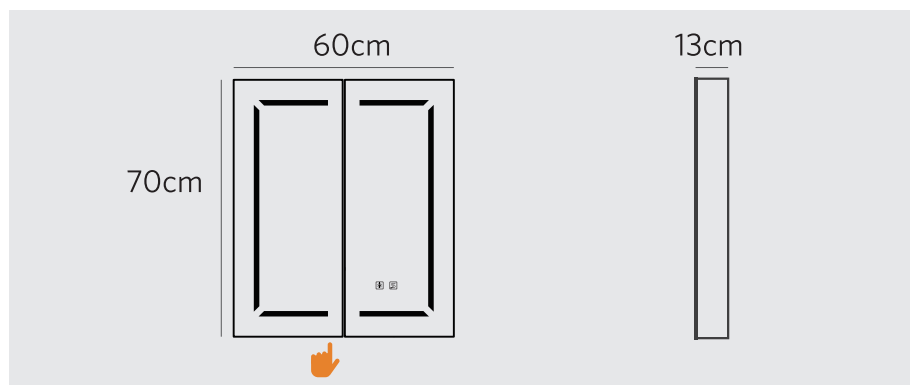

-  Touch switch
-  Dual plug shaver socket
-  Matte-black aluminum design
-  Adjustable color temperature LED illumination
-  Ambient inside lighting

03

NON-ILLUMINATED CABINETS

-  Adjustable glass shelves
-  Mirrored sides
-  Soft close hinges
-  Mirrored rear