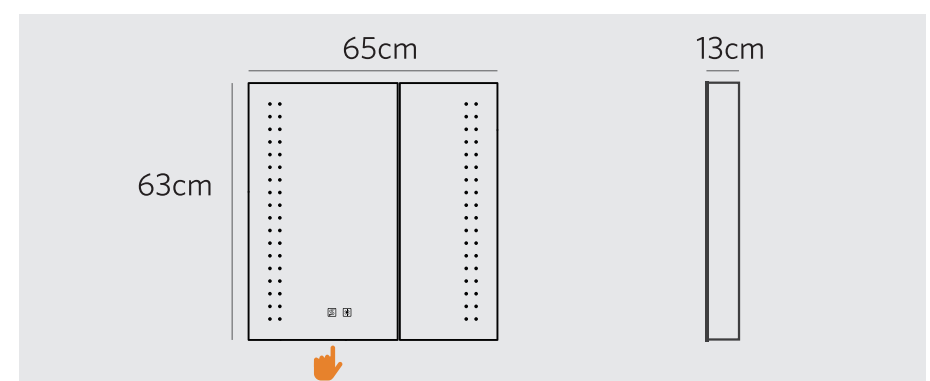

- Touch switch
- Dual plug shaver socket
- Soft close hinges
- LED illumination
- Demister pad

- Touch switch
- Dual plug shaver socket
- Soft close hinges
- LED illumination
- Demister pad

- Touch switch
- Dual plug shaver socket
- Soft close hinges
- LED illumination
- Demister pad