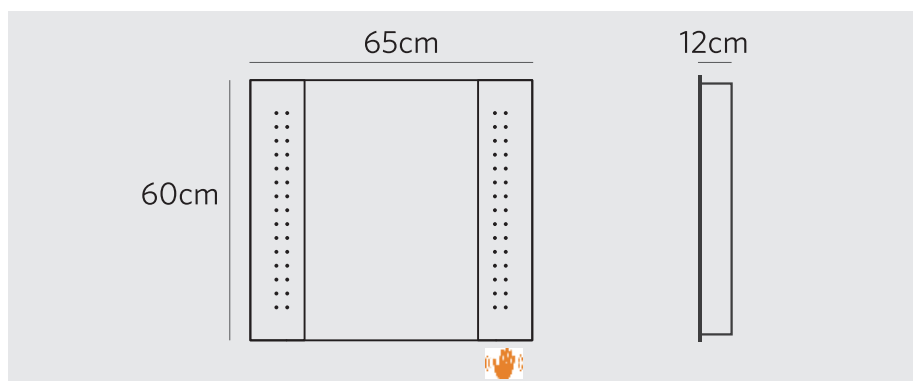

- IR-Sensor switch
- Dual plug shaver socket
- Soft close hinges
- LED illumination
- Demister pad

- IR-Sensor switch
- Dual plug shaver socket
- Ambient bottom lighting
- LED illumination
- Demister pad

- IR-Sensor switch
- Dual plug shaver socket
- Ambient bottom lighting
- LED illumination
- Demister pad