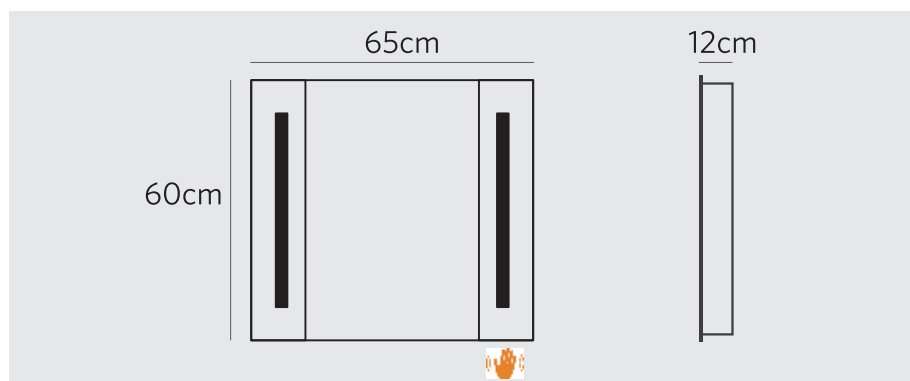

- IR-Sensor switch
- Dual plug shaver socket
- Soft close hinges
- LED illumination
- Demister pad

- IR-Sensor switch
- Dual plug shaver socket
- Ambient bottom lighting
- LED illumination
- Demister pad

- IR-Sensor switch
- Dual plug shaver socket
- Ambient bottom lighting
- LED illumination
- Demister pad