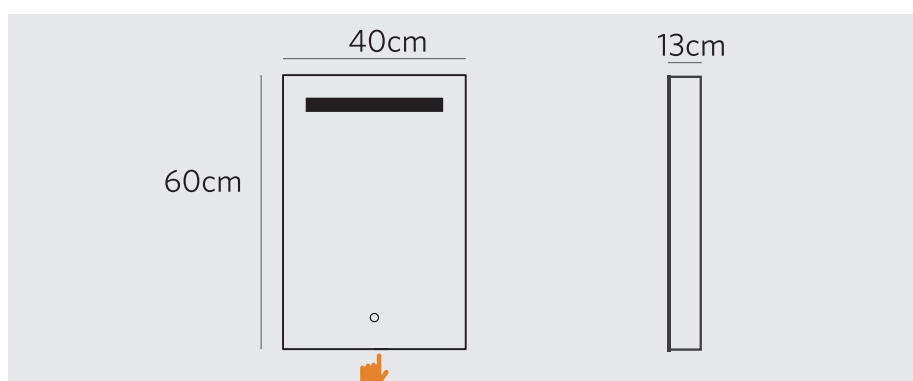

- Touch switch
- Dual plug shaver socket
- Soft close hinges
- LED illumination
- Demister pad

- Touch switch
- Dual plug shaver socket
- Soft close hinges
- LED illumination
- Demister pad

- Touch switch
- Dual plug shaver socket
- Soft close hinges
- LED illumination
- Demister pad