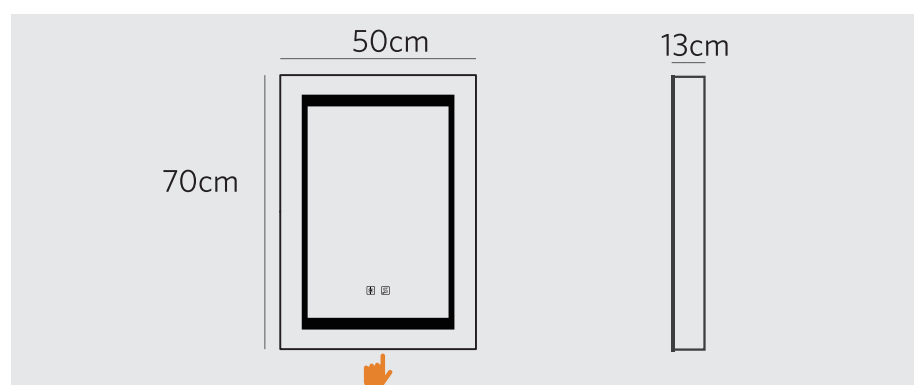

- Touch switch
- Dual plug shaver socket
- Soft close hinges
- Adjustable color temperature LED illumination
- Demister pad