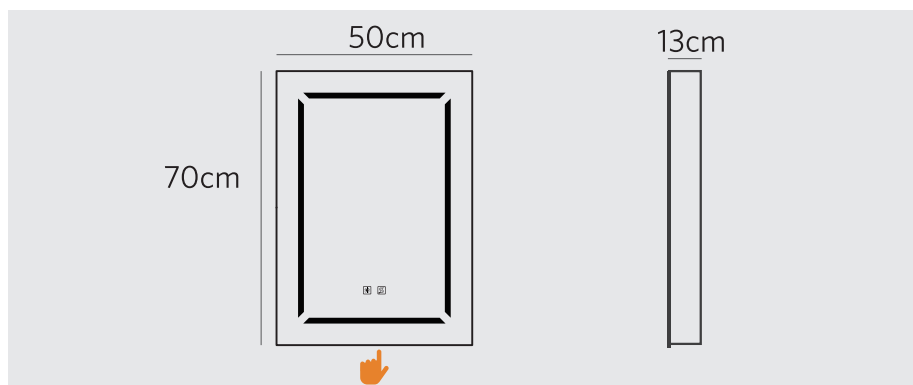

-  Touch switch
-  Dual plug shaver socket
-  Matte-black aluminum design
-  Adjustable color temperature LED illumination
-  Ambient inside lighting

03

NON-ILLUMINATED CABINETS

-  Adjustable glass shelves
-  Mirrored sides
-  Soft close hinges
-  Mirrored rear