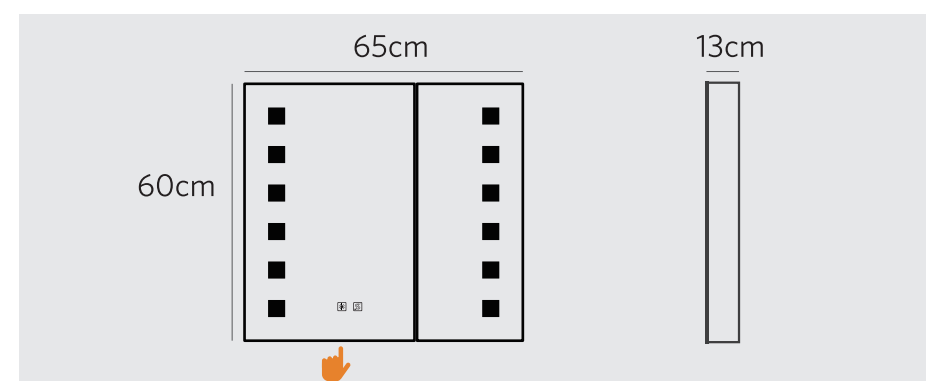

- Touch switch
- Dual plug shaver socket
- Soft close hinges
- LED illumination
- Demister pad

- Touch switch
- Dual plug shaver socket
- Soft close hinges
- LED illumination
- Demister pad

- Touch switch
- Dual plug shaver socket
- Soft close hinges
- LED illumination
- Demister pad