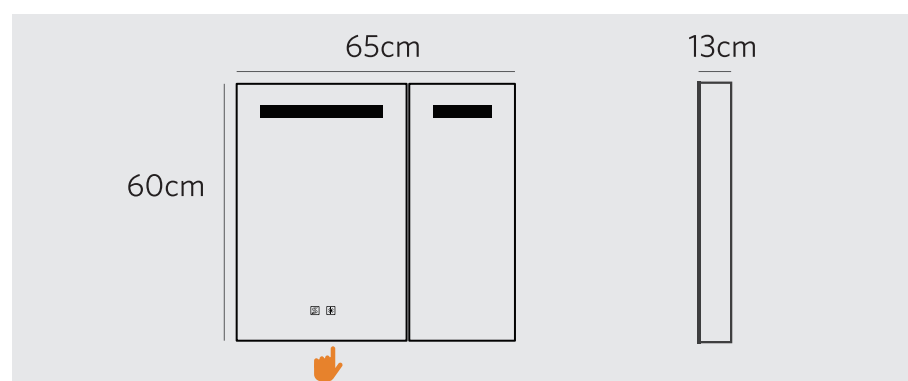

- Touch switch
- Dual plug shaver socket
- Soft close hinges
- LED illumination
- Demister pad

- Touch switch
- Dual plug shaver socket
- Soft close hinges
- LED illumination
- Demister pad

- Touch switch
- Dual plug shaver socket
- Soft close hinges
- LED illumination
- Demister pad