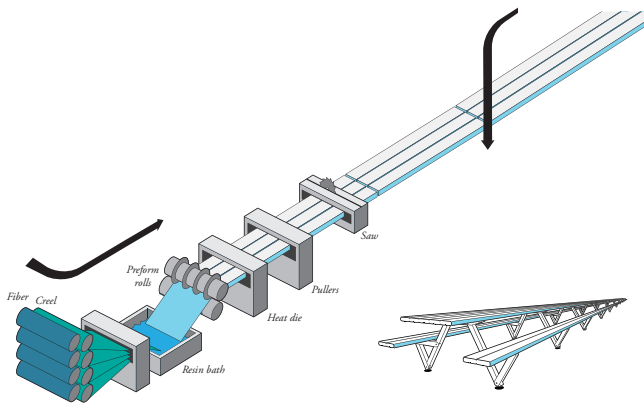

WE STRONGLY ADVISE AGAINST USING POWER TOOLS GIVEN THE RISK OF THREAD GALLING ON THE STAINLESS STEEL BOLTS.

FOR TABLES WITH 3 LEGS OR MORE, WE RECOMMEND USING TRESTLES TO ATTACH THE TABLE LEG ASSEMBLIES TO THE TABLETOP, INSTEAD OF KEEPING IT UPSIDE DOWN.

WE STRONGLY ADVISE YOU AGAINST STANDING ON TOP OF THE TABLE! A CONCENTRATED LOAD CAN CAUSE SMALL PERCEPTIBLE CRACKS IN THE PROFILES THAT MIGHT BE VISUALLY ANNOYING, ALTHOUGH THEY DO NOT AFFECT THE STRENGTH OF THE TABLE IN ANY WAY.

## Good to know

- 55 cm bench space / person.
- Additional transport costs are applicable for products that exceed 7m.
- The average transport volume is 6,00 ft<sup>3</sup> / person, which is really low.
- Fibre glass reinforced polyester resin material is made with the so-called pultrusion technique. Pultrusion is a non-stop process of pulling fibre glass wires through a bath of polyester resin and letting them harder in a matrix afterwards to get their final shape.
- Main advantages of this material are its strength and low weight.