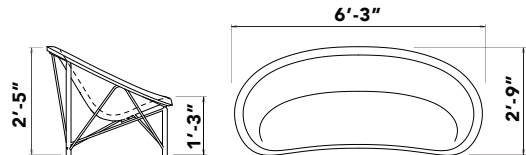

415-937-0336
www.galanterandjones.com
@galanterjones