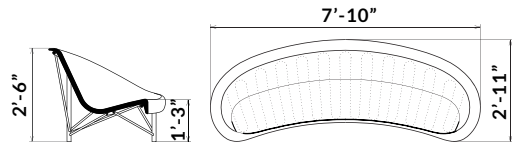

415-937-0336
www.galanterandjones.com
@galanterjones