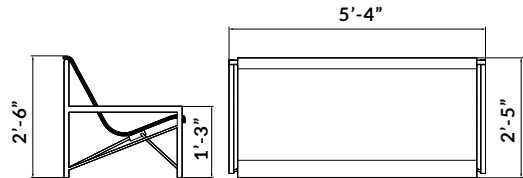

415-937-0336
www.galanterandjones.com
[@galanterjones](https://www.instagram.com/galanterjones)