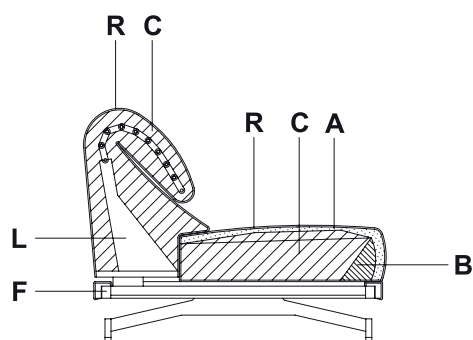

Technical features

Frame base: Painted metal.

Frame back: Multilayer with adjustable tilt mechanism

Springing: Interlaced elastic bands.

Padding: Polyurethane foam with different densities covered with heated bonded polyester fibre.

Seat cushions: Polyurethane foam with different densities covered with heated bonded polyester fibre.

Feet: Black varnished steel with wooden or chromed tip.

Finishing: Fabric piping.

Cover: Fabric or leather cover. Fabric cover completely removable.

Accessory: Canaletto walnut container.

- A - Memory foam / Memory foam
- B - Espanso densità portante / Foam supporting density
- C - Espanso densità soft / Foam soft density
- F - Telaio in ferro / Iron frame
- L - Fusto in legno / Wooden frame
- R - Resinato / Heated bonded polyester fibre