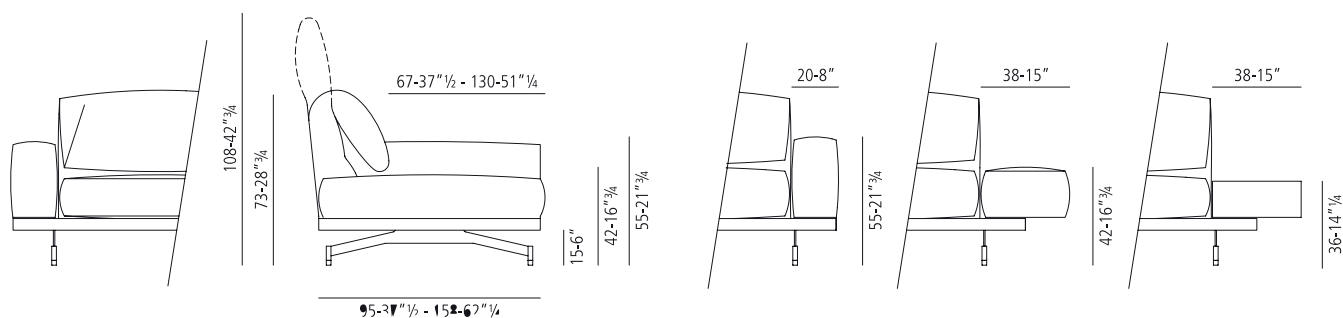

Technical features

Frame base: Painted metal.

Frame back: Multilayer with adjustable tilt mechanism

Springing: Interlaced elastic bands.

Padding: Polyurethane foam with different densities covered with heated bonded polyester fibre.

Seat cushions: Polyurethane foam with different densities covered with heated bonded polyester fibre.

Feet: Black varnished steel with wooden or chromed tip.

Finishing: Fabric piping.

Cover: Fabric or leather cover. Fabric cover completely removable.

Accessory: Canaletto walnut container.

- A - Memory foam / Memory foam
- B - Espanso densità portante / Foam supporting density
- C - Espanso densità soft / Foam soft density
- F - Telaio in ferro / Iron frame
- L - Fusto in legno / Wooden frame
- R - Resinato / Heated bonded polyester fibre