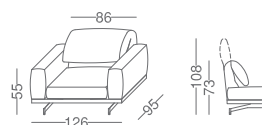

550

_poltrona 126 con braccioli
_armchair 126 with arms