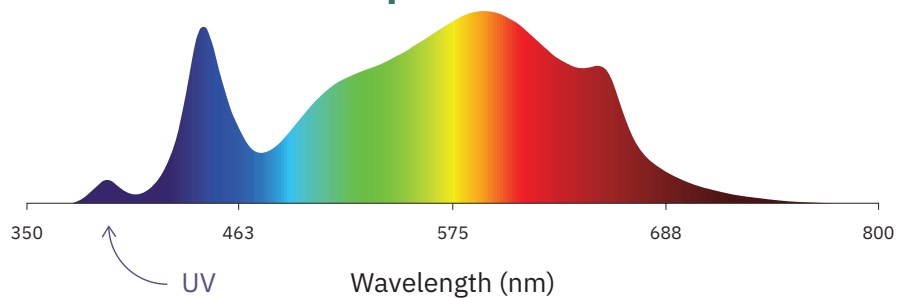

5 years

PAR Output or PPFD (2 ft x 4 ft)

Spectrum

The Closer the Light,
The Higher the Yield

Instagram @carsonhighyield
carsonhighyield.com