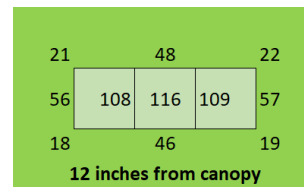

HighYield 40W CLONE LIGHT

Coverage

2 ft x 4 ft

Canopy Distance

9" to 12" for seedling

Amps

0.3A @ 120V

0.2A @ 240V

0.1A @ 277V

BTU Output

137

Dimensions

46" x 1.5" x 1"

Input Voltage

AC 110V-277V

Warranty

5 years

PAR Output or PPFD (2 ft x 4 ft)

Spectrum

The Closer the Light,
The Higher the Yield

Instagram @carsonhighyield
carsonhighyield.com