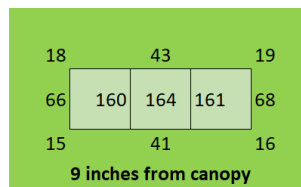

HighYield 40W CLONE LIGHT

Coverage

2 ft x 4 ft

Canopy Distance

9" to 12" for seedling

Amps

0.3A @ 120V

0.2A @ 240V

0.1A @ 277V

BTU Output

137

Dimensions

46" x 1.5" x 1"

Input Voltage

AC 110V-277V

Warranty

5 years

PAR Output or PPFD (2 ft x 4 ft)

Spectrum

The Closer the Light,
The Higher the Yield

Instagram @carsonhighyield
carsonhighyield.com