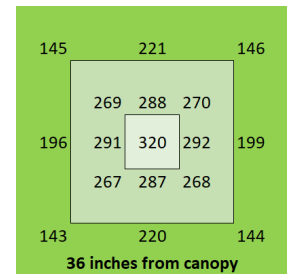

5 years

PAR Output or PPFD (4 ft x 8 ft)

Spectrum

The Closer the Light,
The Higher the Yield

Instagram @carsonhighyield
carsonhighyield.com

HighYield 960W 4x8 HYPERNOVA+

Coverage

5 ft x 9 ft

Dimensions

95" x 48.5" x 3"

Warranty

5 years

PAR Output or PPFD (4 ft x 8 ft)

Spectrum

The Closer the Light,
The Higher the Yield

Instagram @carsonhighyield
carsonhighyield.com