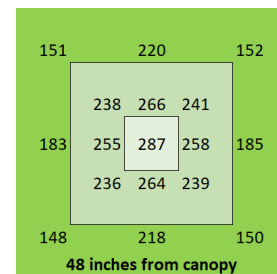

PAR Output or PPFD (4 ft x 8 ft)