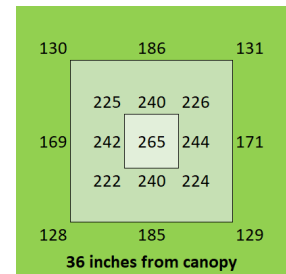

PAR Output or PPFD (4 ft x 8 ft)

Spectrum

The Closer the Light,
The Higher the Yield

Instagram @carsonhighyield
carsonhighyield.com

HighYield 800W 4x8 HYPERNOVA+

Coverage

5 ft x 9 ft

Canopy Distance

Input Voltage

AC 110V-277V

Dimensions

95" x 48.5" x 3"

Warranty

5 years

PAR Output or PPFD (4 ft x 8 ft)

Spectrum

The Closer the Light,
The Higher the Yield

Instagram @carsonhighyield
carsonhighyield.com

HighYield 880W 4x8 HYPERNOVA+

Coverage

5 ft x 9 ft

Canopy Distance

9" to 36" for vegetative
6" to 9" for flower

Amps