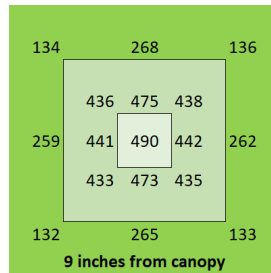

5 ft x 9 ft

Canopy Distance

36" for seedling

9" to 36" for vegetative

Amps

6.0A @ 120V

3.0A @ 240V

2.6A @ 277V

PAR Output or PPFD (4 ft x 8 ft)

Spectrum

The Closer the Light,
The Higher the Yield

Instagram @carsonhighyield
carsonhighyield.com

HighYield 800W 4x8 HYPERNOVA+

Coverage

5 ft x 9 ft

Canopy Distance