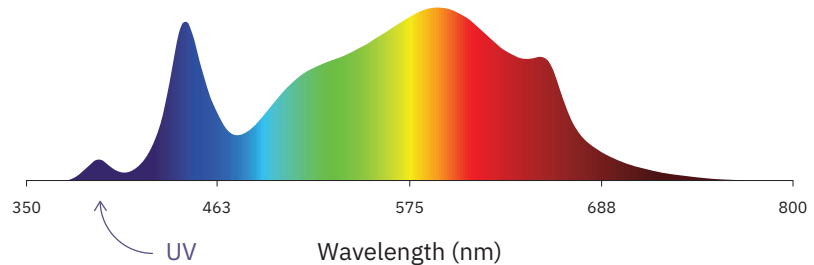

Spectrum

The Closer the Light,
The Higher the Yield

Instagram @carsonhighyield
carsonhighyield.com