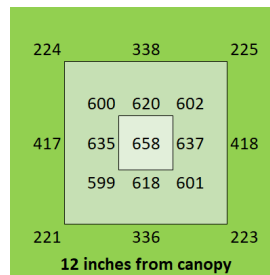

PAR Output or PPFD (4 ft x 8 ft)