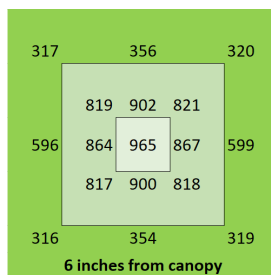

AC 110V-277V

Dimensions

95" x 48.5" x 3"

Warranty

5 years

PAR Output or PPFD (4 ft x 8 ft)

Spectrum

The Closer the Light,
The Higher the Yield

Instagram @carsonhighyield
carsonhighyield.com

HighYield 1280W 4x8 HYPERNOVA+

Coverage

5 ft x 9 ft

Canopy Distance

18" to 48" for vegetative
6" to 18" for flower

Amps

10.7A @ 120V
5.3A @ 240V
4.6A @ 277V

PAR Output or PPFD (4 ft x 8 ft)

Spectrum

The Closer the Light,
The Higher the Yield

Instagram @carsonhighyield
carsonhighyield.com