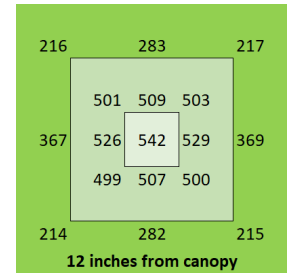

5 years

PAR Output or PPFD (4 ft x 8 ft)

Spectrum

The Closer the Light,
The Higher the Yield

Instagram @carsonhighyield
carsonhighyield.com

HighYield 960W 4x8 HYPERNOVA+

Coverage

5 ft x 9 ft

Dimensions

95" x 48.5" x 3"

Warranty

5 years

PAR Output or PPFD (4 ft x 8 ft)

Spectrum

The Closer the Light,
The Higher the Yield

Instagram @carsonhighyield
carsonhighyield.com