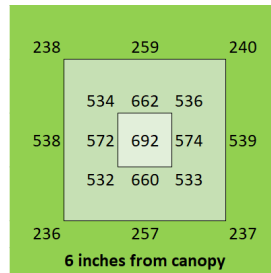

5 years

PAR Output or PPFD (4 ft x 8 ft)

Spectrum

The Closer the Light,
The Higher the Yield

Instagram @carsonhighyield
carsonhighyield.com

HighYield 960W 4x8 HYPERNOVA+

Coverage

5 ft x 9 ft

Dimensions

95" x 48.5" x 3"

Warranty

5 years

PAR Output or PPFD (4 ft x 8 ft)

Spectrum

The Closer the Light,
The Higher the Yield

Instagram @carsonhighyield
carsonhighyield.com