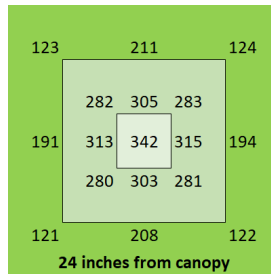

5 ft x 9 ft

Canopy Distance

36" for seedling

9" to 36" for vegetative

Amps

6.0A @ 120V

3.0A @ 240V

2.6A @ 277V

PAR Output or PPFD (4 ft x 8 ft)

Spectrum

The Closer the Light,
The Higher the Yield

Instagram @carsonhighyield
carsonhighyield.com

HighYield 800W 4x8 HYPERNOVA+

Coverage

5 ft x 9 ft

Canopy Distance