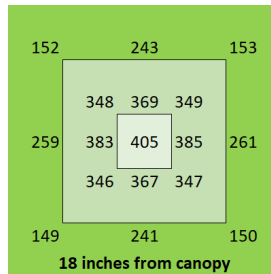

PAR Output or PPFD (4 ft x 8 ft)

Spectrum

The Closer the Light,
The Higher the Yield

Instagram @carsonhighyield
carsonhighyield.com

HighYield 800W 4x8 HYPERNOVA+

Coverage

5 ft x 9 ft

Canopy Distance

Input Voltage

AC 110V-277V

Dimensions

95" x 48.5" x 3"

Warranty

5 years

PAR Output or PPFD (4 ft x 8 ft)

Spectrum

The Closer the Light,
The Higher the Yield

Instagram @carsonhighyield
carsonhighyield.com

HighYield 880W 4x8 HYPERNOVA+

Coverage

5 ft x 9 ft

Canopy Distance

9" to 36" for vegetative
6" to 9" for flower

Amps