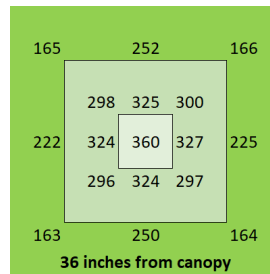

Dimensions

95" x 48.5" x 3"

Warranty

5 years

PAR Output or PPFD (4 ft x 8 ft)

Spectrum

The Closer the Light,
The Higher the Yield

Instagram @carsonhighyield
carsonhighyield.com

HighYield 1040W 4x8 HYPERNOVA+

Coverage

5 ft x 9 ft

Canopy Distance

18" to 48" for vegetative
6" to 18" for flower

Amps

8.7A @ 120V
4.3A @ 240V
3.8A @ 277V

BTU Output

Spectrum

The Closer the Light,
The Higher the Yield

Instagram @carsonhighyield
carsonhighyield.com

HighYield 1120W 4x8 HYPERNOVA+

Coverage

5 ft x 9 ft

Canopy Distance

18" to 48" for vegetative
6" to 18" for flower