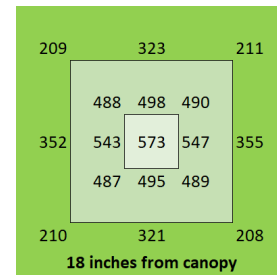

PAR Output or PPFD (4 ft x 8 ft)