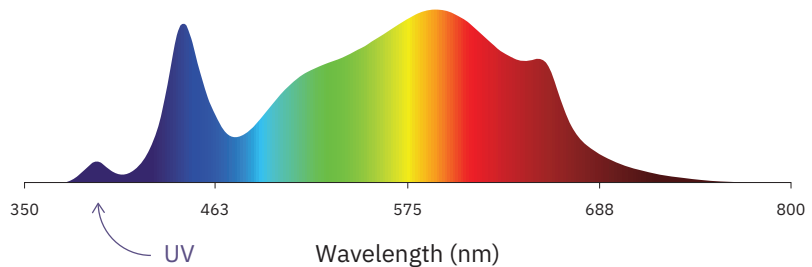

Spectrum

The Closer the Light,
The Higher the Yield

Instagram @carsonhighyield
carsonhighyield.com

HighYield 1120W 4x8 HYPERNOVA+

Coverage

5 ft x 9 ft

Canopy Distance

18" to 48" for vegetative
6" to 18" for flower