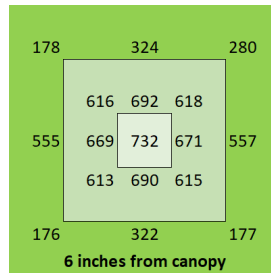

Dimensions

95" x 48.5" x 3"

Warranty

5 years

PAR Output or PPFD (4 ft x 8 ft)

Spectrum

The Closer the Light,
The Higher the Yield

Instagram @carsonhighyield
carsonhighyield.com

HighYield 1040W 4x8 HYPERNOVA+

Coverage

5 ft x 9 ft

Canopy Distance

18" to 48" for vegetative
6" to 18" for flower

Amps

8.7A @ 120V
4.3A @ 240V
3.8A @ 277V

BTU Output

Spectrum

The Closer the Light,
The Higher the Yield

Instagram @carsonhighyield
carsonhighyield.com

HighYield 1120W 4x8 HYPERNOVA+

Coverage

5 ft x 9 ft

Canopy Distance

18" to 48" for vegetative
6" to 18" for flower