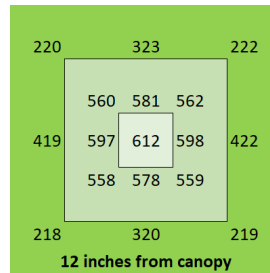

Dimensions

95" x 48.5" x 3"

Warranty

5 years

PAR Output or PPFD (4 ft x 8 ft)

Spectrum

The Closer the Light,
The Higher the Yield

Instagram @carsonhighyield
carsonhighyield.com

HighYield 1040W 4x8 HYPERNOVA+

Coverage

5 ft x 9 ft

Canopy Distance

18" to 48" for vegetative
6" to 18" for flower

Amps

8.7A @ 120V
4.3A @ 240V
3.8A @ 277V

BTU Output

Spectrum

The Closer the Light,
The Higher the Yield

Instagram @carsonhighyield
carsonhighyield.com

HighYield 1120W 4x8 HYPERNOVA+

Coverage

5 ft x 9 ft

Canopy Distance

18" to 48" for vegetative
6" to 18" for flower