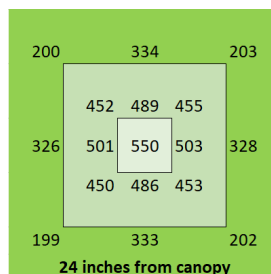

Dimensions

95" x 48.5" x 3"

Warranty

5 years

PAR Output or PPFD (4 ft x 8 ft)

Spectrum

The Closer the Light,
The Higher the Yield

Instagram @carsonhighyield
carsonhighyield.com

AC 110V-277V

Dimensions

95" x 48.5" x 3"

Warranty

5 years

PAR Output or PPFD (4 ft x 8 ft)

Spectrum

The Closer the Light,
The Higher the Yield