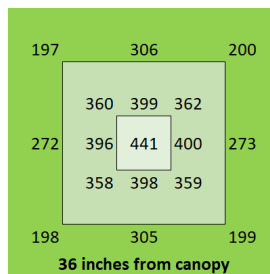

AC 110V-277V

Dimensions

95" x 48.5" x 3"

Warranty

5 years

PAR Output or PPFD (4 ft x 8 ft)

Spectrum

The Closer the Light,
The Higher the Yield

PAR Output or PPFD (4 ft x 8 ft)

Spectrum

The Closer the Light,
The Higher the Yield

Instagram @carsonhighyield
carsonhighyield.com