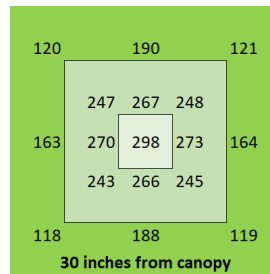

5 ft x 9 ft

Canopy Distance

36" for seedling

9" to 36" for vegetative

Amps

6.0A @ 120V

3.0A @ 240V

2.6A @ 277V

PAR Output or PPFD (4 ft x 8 ft)

Spectrum

The Closer the Light,
The Higher the Yield

Instagram @carsonhighyield
carsonhighyield.com

HighYield 800W 4x8 HYPERNOVA+

Coverage

5 ft x 9 ft

Canopy Distance