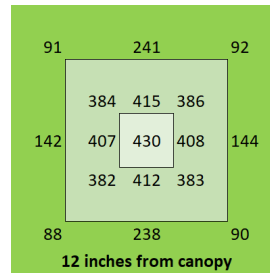

PAR Output or PPFD (4 ft x 8 ft)