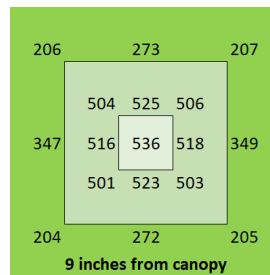

The Closer the Light,
The Higher the Yield

Instagram @carsonhighyield
carsonhighyield.com

HighYield 880W 4x8 HYPERNOVA+

Coverage

5 ft x 9 ft

Canopy Distance

9" to 36" for vegetative
6" to 9" for flower

Amps

5 years

PAR Output or PPFD (4 ft x 8 ft)

Spectrum

The Closer the Light,
The Higher the Yield

Instagram @carsonhighyield
carsonhighyield.com

HighYield 960W 4x8 HYPERNOVA+

Coverage

5 ft x 9 ft

Dimensions

95" x 48.5" x 3"

Warranty

5 years

PAR Output or PPFD (4 ft x 8 ft)

Spectrum

The Closer the Light,
The Higher the Yield

Instagram @carsonhighyield
carsonhighyield.com