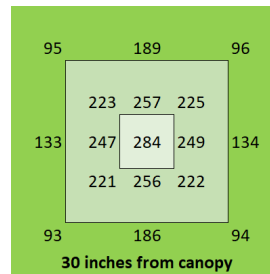

PAR Output or PPFD (4 ft x 8 ft)