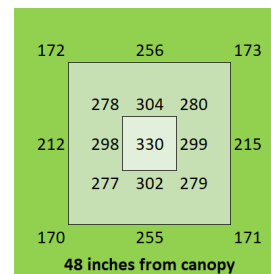

AC 110V-277V

Dimensions

95" x 48.5" x 3"

Warranty

5 years

PAR Output or PPFD (4 ft x 8 ft)

Spectrum

The Closer the Light,
The Higher the Yield

Instagram @carsonhighyield
carsonhighyield.com

HighYield 1280W 4x8 HYPERNOVA+

Coverage

5 ft x 9 ft

Canopy Distance

18" to 48" for vegetative
6" to 18" for flower

Amps

10.7A @ 120V
5.3A @ 240V
4.6A @ 277V

PAR Output or PPFD (4 ft x 8 ft)

Spectrum

The Closer the Light,
The Higher the Yield

Instagram @carsonhighyield
carsonhighyield.com