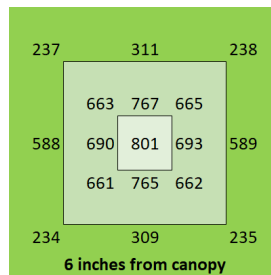

PAR Output or PPFD (4 ft x 8 ft)