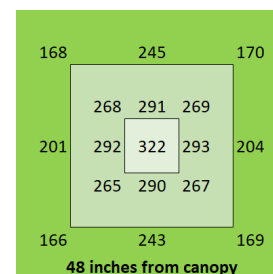

AC 110V-277V

Dimensions

95" x 48.5" x 3"

Warranty

5 years

PAR Output or PPFD (4 ft x 8 ft)

Spectrum

The Closer the Light,
The Higher the Yield