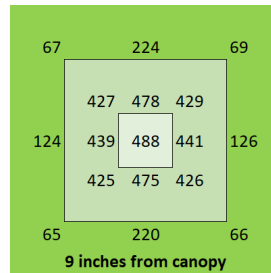

PAR Output or PPFD (4 ft x 8 ft)