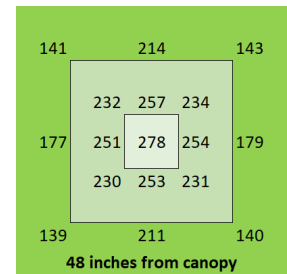

Dimensions

95" x 48.5" x 3"

Warranty

5 years

PAR Output or PPFD (4 ft x 8 ft)

Spectrum

The Closer the Light,
The Higher the Yield

Instagram @carsonhighyield
carsonhighyield.com

HighYield 1040W 4x8 HYPERNOVA+

Coverage

5 ft x 9 ft

Canopy Distance

18" to 48" for vegetative
6" to 18" for flower

Amps

8.7A @ 120V
4.3A @ 240V
3.8A @ 277V

BTU Output

Spectrum

The Closer the Light,
The Higher the Yield

Instagram @carsonhighyield
carsonhighyield.com

HighYield 1120W 4x8 HYPERNOVA+

Coverage

5 ft x 9 ft

Canopy Distance

18" to 48" for vegetative
6" to 18" for flower