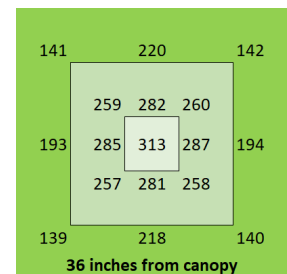

The Closer the Light,
The Higher the Yield

Instagram @carsonhighyield
carsonhighyield.com

HighYield 880W 4x8 HYPERNOVA+

Coverage

5 ft x 9 ft

Canopy Distance

9" to 36" for vegetative
6" to 9" for flower

Amps

5 years

PAR Output or PPFD (4 ft x 8 ft)

Spectrum

The Closer the Light,
The Higher the Yield

Instagram @carsonhighyield
carsonhighyield.com

HighYield 960W 4x8 HYPERNOVA+

Coverage

5 ft x 9 ft

Dimensions

95" x 48.5" x 3"

Warranty

5 years

PAR Output or PPFD (4 ft x 8 ft)

Spectrum

The Closer the Light,
The Higher the Yield

Instagram @carsonhighyield
carsonhighyield.com