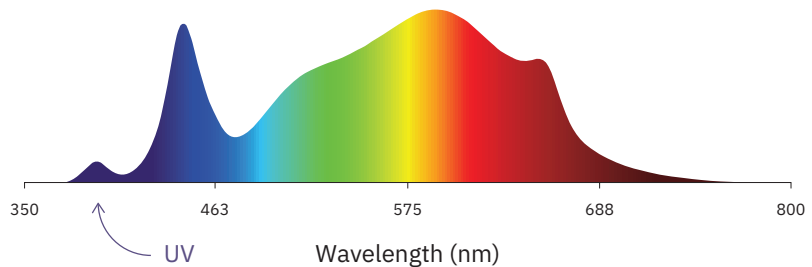

5 years

PAR Output or PPFD (4 ft x 8 ft)

Spectrum

The Closer the Light,
The Higher the Yield

Instagram @carsonhighyield
carsonhighyield.com

HighYield 960W 4x8 HYPERNOVA+

Coverage

5 ft x 9 ft