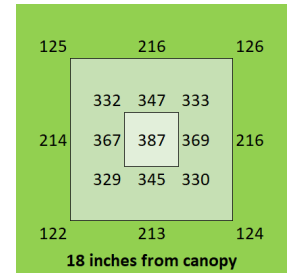

5 ft x 9 ft

Canopy Distance

36" for seedling

9" to 36" for vegetative

Amps

6.0A @ 120V

3.0A @ 240V

2.6A @ 277V

PAR Output or PPFD (4 ft x 8 ft)

Spectrum

The Closer the Light,
The Higher the Yield

Instagram @carsonhighyield
carsonhighyield.com

HighYield 800W 4x8 HYPERNOVA+

Coverage

5 ft x 9 ft

Canopy Distance