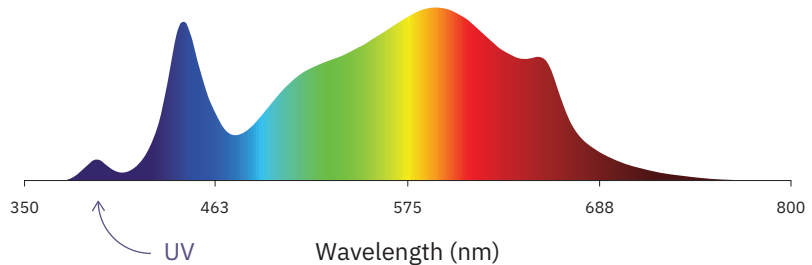

The Closer the Light,
The Higher the Yield

Instagram @carsonhighyield
carsonhighyield.com

HighYield 880W 4x8 HYPERNOVA+

Coverage

5 ft x 9 ft

Canopy Distance

9" to 36" for vegetative
6" to 9" for flower

Amps