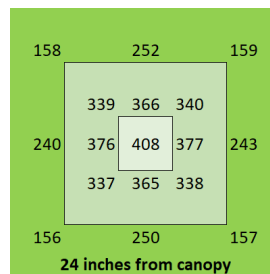

The Closer the Light,
The Higher the Yield

Instagram @carsonhighyield
carsonhighyield.com

HighYield 880W 4x8 HYPERNOVA+

Coverage

5 ft x 9 ft

Canopy Distance

9" to 36" for vegetative
6" to 9" for flower

Amps

5 years

PAR Output or PPFD (4 ft x 8 ft)

Spectrum

The Closer the Light,
The Higher the Yield

Instagram @carsonhighyield
carsonhighyield.com

HighYield 960W 4x8 HYPERNOVA+

Coverage

5 ft x 9 ft

Dimensions

95" x 48.5" x 3"

Warranty

5 years

PAR Output or PPFD (4 ft x 8 ft)

Spectrum

The Closer the Light,
The Higher the Yield

Instagram @carsonhighyield
carsonhighyield.com