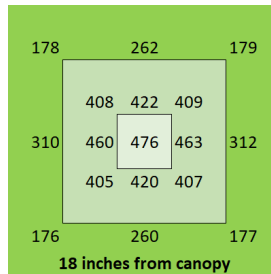

5 years

PAR Output or PPFD (4 ft x 8 ft)

Spectrum

The Closer the Light,
The Higher the Yield

Instagram @carsonhighyield
carsonhighyield.com

HighYield 960W 4x8 HYPERNOVA+

Coverage

5 ft x 9 ft

Dimensions

95" x 48.5" x 3"

Warranty

5 years

PAR Output or PPFD (4 ft x 8 ft)

Spectrum

The Closer the Light,
The Higher the Yield

Instagram @carsonhighyield
carsonhighyield.com