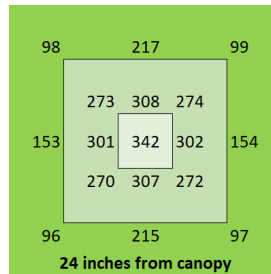

HighYield 640W 4x8 HYPERNOVA+

Coverage

5 ft x 9 ft

Canopy Distance

36" for seedling

9" to 30" for vegetative

Amps

5.3A @ 120V

Warranty

5 years

PAR Output or PPFD (4 ft x 8 ft)

Spectrum

The Closer the Light,
The Higher the Yield

Instagram @carsonhighyield
carsonhighyield.com

HighYield 720W 4x8 HYPERNOVA+

Coverage

5 ft x 9 ft

Canopy Distance

36" for seedling

9" to 36" for vegetative

Amps

6.0A @ 120V

3.0A @ 240V

2.6A @ 277V