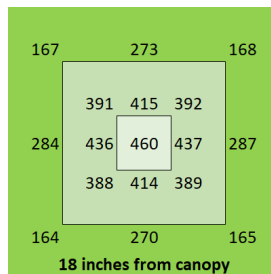

PAR Output or PPFD (4 ft x 8 ft)

Spectrum

The Closer the Light,
The Higher the Yield

Instagram @carsonhighyield
carsonhighyield.com

HighYield 800W 4x8 HYPERNOVA+

Coverage

5 ft x 9 ft

Canopy Distance

The Closer the Light,
The Higher the Yield

Instagram @carsonhighyield
carsonhighyield.com

HighYield 880W 4x8 HYPERNOVA+

Coverage

5 ft x 9 ft

Canopy Distance

9" to 36" for vegetative
6" to 9" for flower

Amps

5 years

PAR Output or PPFD (4 ft x 8 ft)

Spectrum

The Closer the Light,
The Higher the Yield

Instagram @carsonhighyield
carsonhighyield.com

HighYield 960W 4x8 HYPERNOVA+

Coverage

5 ft x 9 ft

Dimensions

95" x 48.5" x 3"

Warranty

5 years

PAR Output or PPFD (4 ft x 8 ft)

Spectrum

The Closer the Light,
The Higher the Yield

Instagram @carsonhighyield
carsonhighyield.com