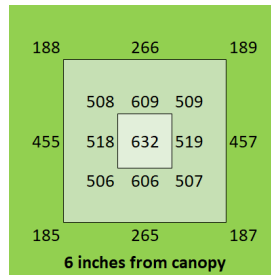

PAR Output or PPFD (4 ft x 8 ft)

Spectrum

The Closer the Light,
The Higher the Yield

Instagram @carsonhighyield
carsonhighyield.com

HighYield 800W 4x8 HYPERNOVA+

Coverage

5 ft x 9 ft

Canopy Distance

Input Voltage

AC 110V-277V

Dimensions

95" x 48.5" x 3"

Warranty

5 years

PAR Output or PPFD (4 ft x 8 ft)

Spectrum

The Closer the Light,
The Higher the Yield

Instagram @carsonhighyield
carsonhighyield.com

HighYield 880W 4x8 HYPERNOVA+

Coverage

5 ft x 9 ft

Canopy Distance

9" to 36" for vegetative
6" to 9" for flower

Amps