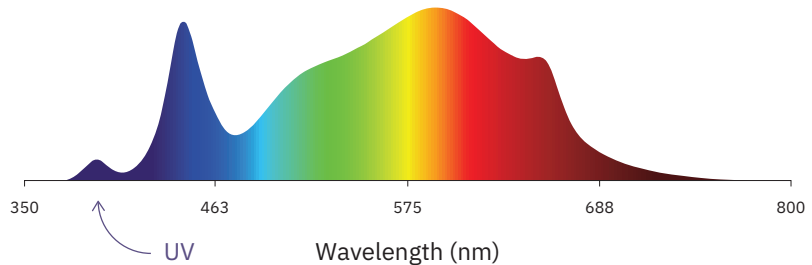

PAR Output or PPFD (4 ft x 8 ft)

Spectrum

The Closer the Light,
The Higher the Yield

Instagram @carsonhighyield
carsonhighyield.com

HighYield 800W 4x8 HYPERNOVA+

Coverage

5 ft x 9 ft

Canopy Distance