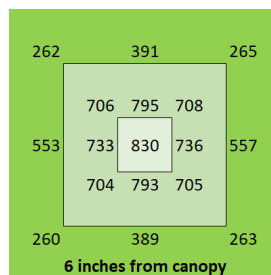

AC 110V-277V

Dimensions

95" x 48.5" x 3"

Warranty

5 years

PAR Output or PPFD (4 ft x 8 ft)

Spectrum

The Closer the Light,
The Higher the Yield