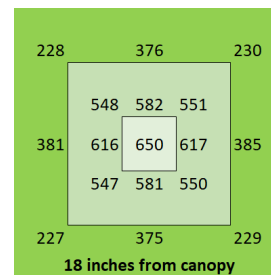

AC 110V-277V

Dimensions

95" x 48.5" x 3"

Warranty

5 years

PAR Output or PPFD (4 ft x 8 ft)

Spectrum

The Closer the Light,
The Higher the Yield

Instagram @carsonhighyield
carsonhighyield.com

HighYield 1280W 4x8 HYPERNOVA+

Coverage

5 ft x 9 ft

Canopy Distance

18" to 48" for vegetative
6" to 18" for flower

Amps

10.7A @ 120V
5.3A @ 240V
4.6A @ 277V

PAR Output or PPFD (4 ft x 8 ft)

Spectrum

The Closer the Light,
The Higher the Yield

Instagram @carsonhighyield
carsonhighyield.com