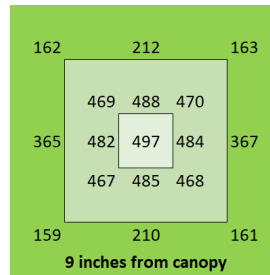

PAR Output or PPFD (4 ft x 8 ft)

Spectrum

The Closer the Light,
The Higher the Yield

Instagram @carsonhighyield
carsonhighyield.com

HighYield 800W 4x8 HYPERNOVA+

Coverage

5 ft x 9 ft

Canopy Distance

Input Voltage

AC 110V-277V

Dimensions

95" x 48.5" x 3"

Warranty

5 years

PAR Output or PPFD (4 ft x 8 ft)

Spectrum

The Closer the Light,
The Higher the Yield

Instagram @carsonhighyield
carsonhighyield.com

HighYield 880W 4x8 HYPERNOVA+

Coverage

5 ft x 9 ft

Canopy Distance

9" to 36" for vegetative
6" to 9" for flower

Amps