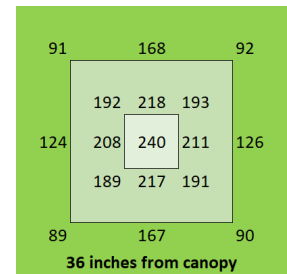

HighYield 640W 4x8 HYPERNOVA+

Coverage

5 ft x 9 ft

Canopy Distance

36" for seedling

9" to 30" for vegetative

Amps

5.3A @ 120V

Warranty

5 years

PAR Output or PPFD (4 ft x 8 ft)

Spectrum

The Closer the Light,
The Higher the Yield

Instagram @carsonhighyield
carsonhighyield.com

HighYield 720W 4x8 HYPERNOVA+

Coverage

5 ft x 9 ft

Canopy Distance

36" for seedling

9" to 36" for vegetative

Amps

6.0A @ 120V

3.0A @ 240V

2.6A @ 277V