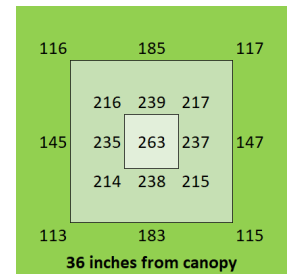

5 ft x 9 ft

Canopy Distance

36" for seedling

9" to 36" for vegetative

Amps

6.0A @ 120V

3.0A @ 240V

2.6A @ 277V

PAR Output or PPFD (4 ft x 8 ft)

Spectrum

The Closer the Light,
The Higher the Yield

Instagram @carsonhighyield
carsonhighyield.com

HighYield 800W 4x8 HYPERNOVA+

Coverage

5 ft x 9 ft

Canopy Distance