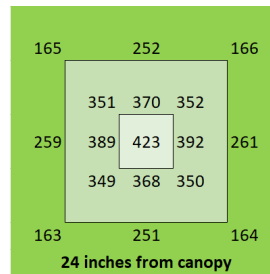

5 years

PAR Output or PPFD (4 ft x 8 ft)

Spectrum

The Closer the Light,
The Higher the Yield

Instagram @carsonhighyield
carsonhighyield.com

HighYield 960W 4x8 HYPERNOVA+

Coverage

5 ft x 9 ft

Dimensions

95" x 48.5" x 3"

Warranty

5 years

PAR Output or PPFD (4 ft x 8 ft)

Spectrum

The Closer the Light,
The Higher the Yield

Instagram @carsonhighyield
carsonhighyield.com