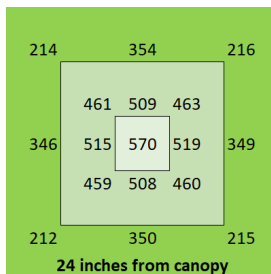

AC 110V-277V

Dimensions

95" x 48.5" x 3"

Warranty

5 years

PAR Output or PPFD (4 ft x 8 ft)

Spectrum

The Closer the Light,
The Higher the Yield

Instagram @carsonhighyield
carsonhighyield.com

HighYield 1280W 4x8 HYPERNOVA+

Coverage

5 ft x 9 ft

Canopy Distance

18" to 48" for vegetative
6" to 18" for flower

Amps

10.7A @ 120V
5.3A @ 240V
4.6A @ 277V

PAR Output or PPFD (4 ft x 8 ft)

Spectrum

The Closer the Light,
The Higher the Yield

Instagram @carsonhighyield
carsonhighyield.com