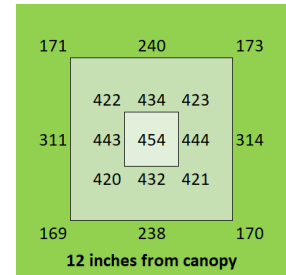

PAR Output or PPFD (4 ft x 8 ft)

Spectrum

The Closer the Light,
The Higher the Yield

Instagram @carsonhighyield
carsonhighyield.com

HighYield 800W 4x8 HYPERNOVA+

Coverage

5 ft x 9 ft

Canopy Distance

Input Voltage

AC 110V-277V

Dimensions

95" x 48.5" x 3"

Warranty

5 years

PAR Output or PPFD (4 ft x 8 ft)

Spectrum

The Closer the Light,
The Higher the Yield

Instagram @carsonhighyield
carsonhighyield.com

HighYield 880W 4x8 HYPERNOVA+

Coverage

5 ft x 9 ft

Canopy Distance

9" to 36" for vegetative
6" to 9" for flower

Amps