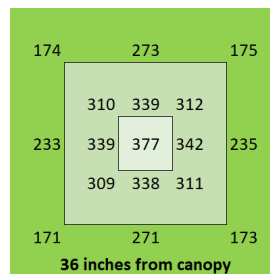

PAR Output or PPFD (4 ft x 8 ft)