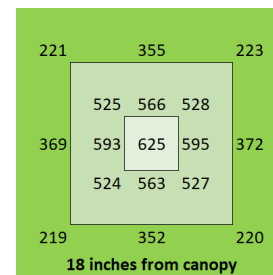

AC 110V-277V

Dimensions

95" x 48.5" x 3"

Warranty

5 years

PAR Output or PPFD (4 ft x 8 ft)

Spectrum

The Closer the Light,
The Higher the Yield

Instagram @carsonhighyield
carsonhighyield.com

HighYield 1280W 4x8 HYPERNOVA+

Coverage

5 ft x 9 ft

Canopy Distance

18" to 48" for vegetative
6" to 18" for flower

Amps

10.7A @ 120V
5.3A @ 240V
4.6A @ 277V