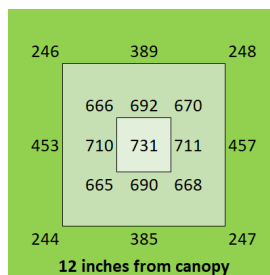

AC 110V-277V

Dimensions

95" x 48.5" x 3"

Warranty

5 years

PAR Output or PPFD (4 ft x 8 ft)

Spectrum

The Closer the Light,
The Higher the Yield

Instagram @carsonhighyield
carsonhighyield.com

HighYield 1280W 4x8 HYPERNOVA+

Coverage

5 ft x 9 ft

Canopy Distance

18" to 48" for vegetative
6" to 18" for flower

Amps

10.7A @ 120V
5.3A @ 240V
4.6A @ 277V

PAR Output or PPFD (4 ft x 8 ft)

Spectrum

The Closer the Light,
The Higher the Yield

Instagram @carsonhighyield
carsonhighyield.com