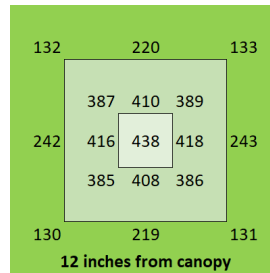

5 ft x 9 ft

Canopy Distance

36" for seedling

9" to 36" for vegetative

Amps

6.0A @ 120V

3.0A @ 240V

2.6A @ 277V

PAR Output or PPFD (4 ft x 8 ft)

Spectrum

The Closer the Light,
The Higher the Yield

Instagram @carsonhighyield
carsonhighyield.com

HighYield 800W 4x8 HYPERNOVA+

Coverage

5 ft x 9 ft

Canopy Distance