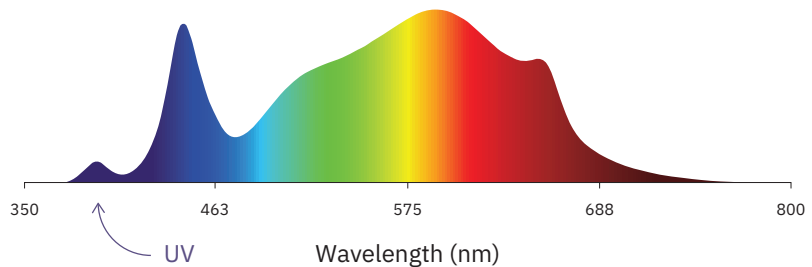

Dimensions

95" x 48.5" x 3"

Warranty

5 years

PAR Output or PPFD (4 ft x 8 ft)

Spectrum

The Closer the Light,
The Higher the Yield

Instagram @carsonhighyield
carsonhighyield.com