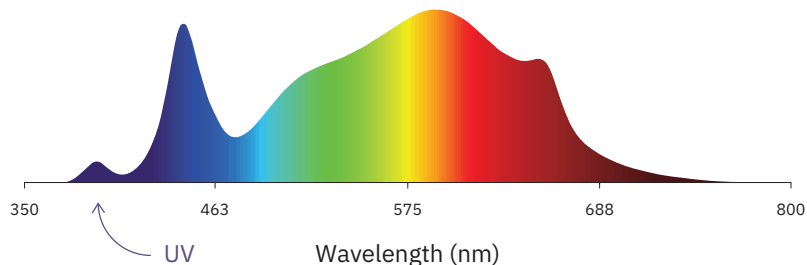

Spectrum

The Closer the Light,
The Higher the Yield

Instagram @carsonhighyield
carsonhighyield.com