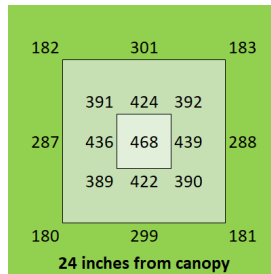

Dimensions

95" x 48.5" x 3"

Warranty

5 years

PAR Output or PPFD (4 ft x 8 ft)

Spectrum

The Closer the Light,
The Higher the Yield

Instagram @carsonhighyield
carsonhighyield.com

HighYield 1040W 4x8 HYPERNOVA+

Coverage

5 ft x 9 ft

Canopy Distance

18" to 48" for vegetative
6" to 18" for flower

Amps

8.7A @ 120V
4.3A @ 240V
3.8A @ 277V

BTU Output

Spectrum

The Closer the Light,
The Higher the Yield

Instagram @carsonhighyield
carsonhighyield.com

HighYield 1120W 4x8 HYPERNOVA+

Coverage

5 ft x 9 ft

Canopy Distance

18" to 48" for vegetative
6" to 18" for flower