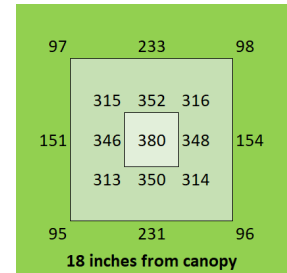

PAR Output or PPFD (4 ft x 8 ft)