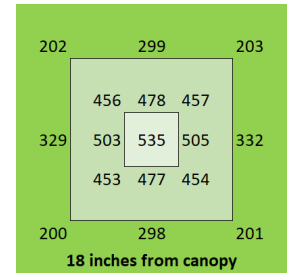

Dimensions

95" x 48.5" x 3"

Warranty

5 years

PAR Output or PPFD (4 ft x 8 ft)

Spectrum

The Closer the Light,
The Higher the Yield

Instagram @carsonhighyield
carsonhighyield.com

HighYield 1040W 4x8 HYPERNOVA+

Coverage

5 ft x 9 ft

Canopy Distance

18" to 48" for vegetative
6" to 18" for flower

Amps

8.7A @ 120V
4.3A @ 240V
3.8A @ 277V

BTU Output

Spectrum

The Closer the Light,
The Higher the Yield

Instagram @carsonhighyield
carsonhighyield.com

HighYield 1120W 4x8 HYPERNOVA+

Coverage

5 ft x 9 ft

Canopy Distance

18" to 48" for vegetative
6" to 18" for flower