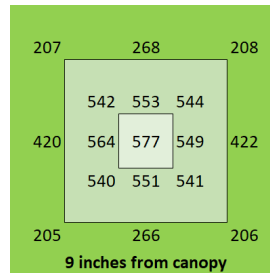

5 years

PAR Output or PPFD (4 ft x 8 ft)

Spectrum

The Closer the Light,
The Higher the Yield

Instagram @carsonhighyield
carsonhighyield.com

HighYield 960W 4x8 HYPERNOVA+

Coverage

5 ft x 9 ft

Dimensions

95" x 48.5" x 3"

Warranty

5 years

PAR Output or PPFD (4 ft x 8 ft)

Spectrum

The Closer the Light,
The Higher the Yield

Instagram @carsonhighyield
carsonhighyield.com