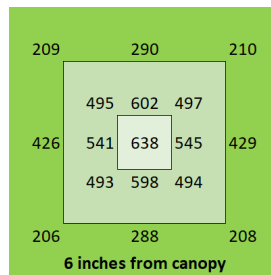

The Closer the Light,
The Higher the Yield

Instagram @carsonhighyield
carsonhighyield.com

HighYield 880W 4x8 HYPERNOVA+

Coverage

5 ft x 9 ft

Canopy Distance

9" to 36" for vegetative
6" to 9" for flower

Amps

5 years

PAR Output or PPFD (4 ft x 8 ft)

Spectrum

The Closer the Light,
The Higher the Yield

Instagram @carsonhighyield
carsonhighyield.com

HighYield 960W 4x8 HYPERNOVA+

Coverage

5 ft x 9 ft

Dimensions

95" x 48.5" x 3"

Warranty

5 years

PAR Output or PPFD (4 ft x 8 ft)

Spectrum

The Closer the Light,
The Higher the Yield

Instagram @carsonhighyield
carsonhighyield.com