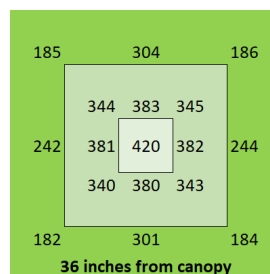

AC 110V-277V

Dimensions

95" x 48.5" x 3"

Warranty

5 years

PAR Output or PPFD (4 ft x 8 ft)

Spectrum

The Closer the Light,
The Higher the Yield