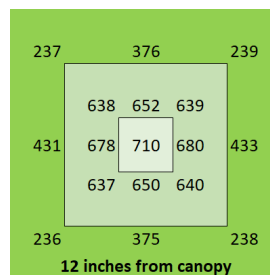

AC 110V-277V

Dimensions

95" x 48.5" x 3"

Warranty

5 years

PAR Output or PPFD (4 ft x 8 ft)

Spectrum

The Closer the Light,
The Higher the Yield