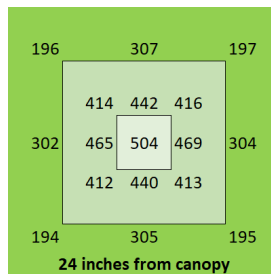

PAR Output or PPFD (4 ft x 8 ft)