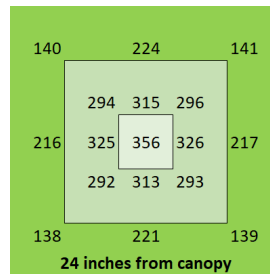

PAR Output or PPFD (4 ft x 8 ft)

Spectrum

The Closer the Light,
The Higher the Yield

Instagram @carsonhighyield
carsonhighyield.com

HighYield 800W 4x8 HYPERNOVA+

Coverage

5 ft x 9 ft

Canopy Distance

Input Voltage

AC 110V-277V

Dimensions

95" x 48.5" x 3"

Warranty

5 years

PAR Output or PPFD (4 ft x 8 ft)

Spectrum

The Closer the Light,
The Higher the Yield

Instagram @carsonhighyield
carsonhighyield.com

HighYield 880W 4x8 HYPERNOVA+

Coverage

5 ft x 9 ft

Canopy Distance

9" to 36" for vegetative
6" to 9" for flower

Amps