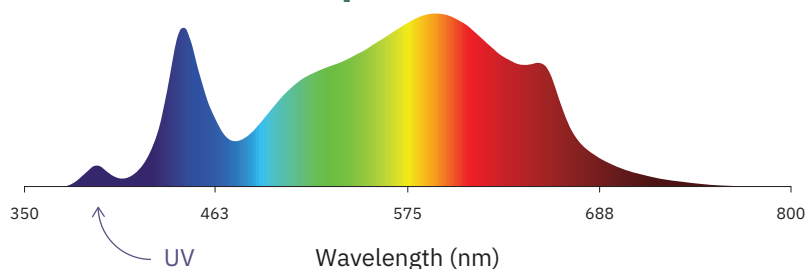

AC 110V-277V

Dimensions

95" x 48.5" x 3"

Warranty

5 years

PAR Output or PPFD (4 ft x 8 ft)

Spectrum

The Closer the Light,
The Higher the Yield