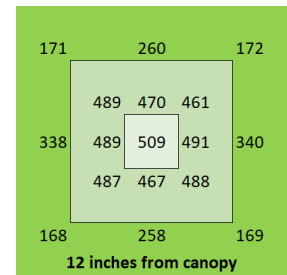

The Closer the Light,
The Higher the Yield

Instagram @carsonhighyield
carsonhighyield.com

HighYield 880W 4x8 HYPERNOVA+

Coverage

5 ft x 9 ft

Canopy Distance

9" to 36" for vegetative
6" to 9" for flower

Amps

5 years

PAR Output or PPFD (4 ft x 8 ft)

Spectrum

The Closer the Light,
The Higher the Yield

Instagram @carsonhighyield
carsonhighyield.com

HighYield 960W 4x8 HYPERNOVA+

Coverage

5 ft x 9 ft

Dimensions

95" x 48.5" x 3"

Warranty

5 years

PAR Output or PPFD (4 ft x 8 ft)

Spectrum

The Closer the Light,
The Higher the Yield

Instagram @carsonhighyield
carsonhighyield.com