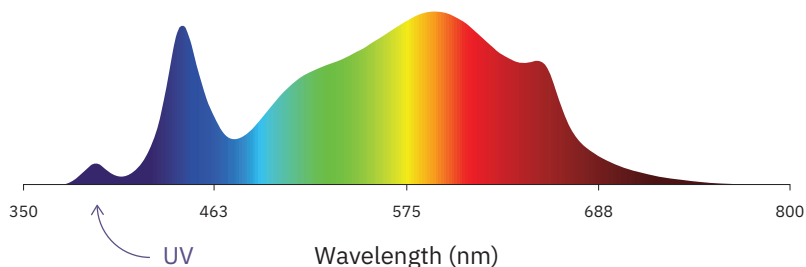

Spectrum

The Closer the Light,
The Higher the Yield

Instagram @carsonhighyield
carsonhighyield.com