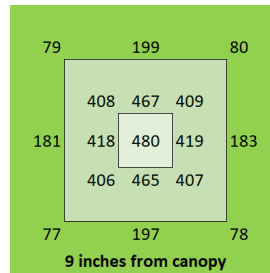

## Canopy Distance

24" to 36" for seedling  
6" to 24" for vegetative

## Dimensions

48.5" x 48" x 3"

## PAR Output or PPFD (4 ft x 4 ft)