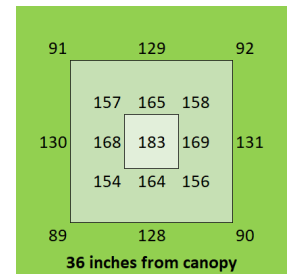

## Canopy Distance

24" to 36" for seedling  
6" to 24" for vegetative

## Dimensions

48.5" x 48" x 3"

## PAR Output or PPFD (4 ft x 4 ft)