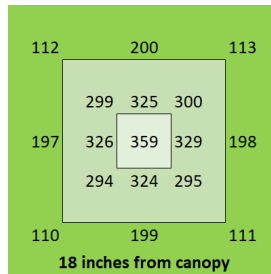

## Canopy Distance

24" to 36" for seedling  
6" to 24" for vegetative

## Dimensions

48.5" x 48" x 3"

## PAR Output or PPFD (4 ft x 4 ft)