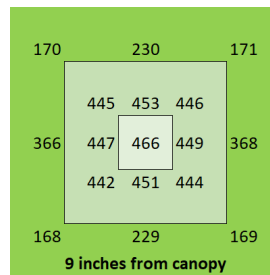

PAR Output or PPFD (4 ft x 4 ft)