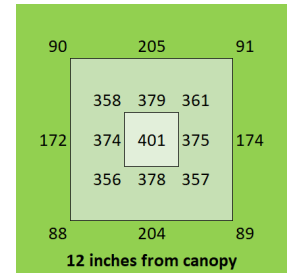

## Canopy Distance

24" to 36" for seedling  
6" to 24" for vegetative

## Dimensions

48.5" x 48" x 3"

## PAR Output or PPFD (4 ft x 4 ft)