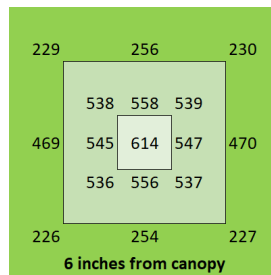

PAR Output or PPFD (4 ft x 4 ft)