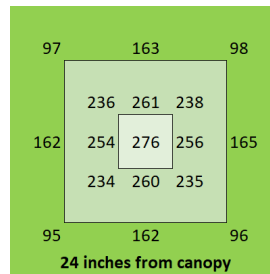

## Canopy Distance

24" to 36" for seedling  
6" to 24" for vegetative

## Dimensions

48.5" x 48" x 3"

## PAR Output or PPFD (4 ft x 4 ft)