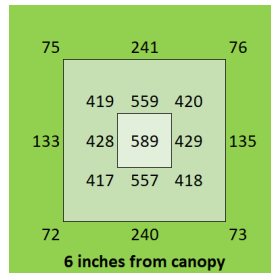

## Canopy Distance

24" to 36" for seedling  
6" to 24" for vegetative

## Dimensions

48.5" x 48" x 3"

## PAR Output or PPFD (4 ft x 4 ft)