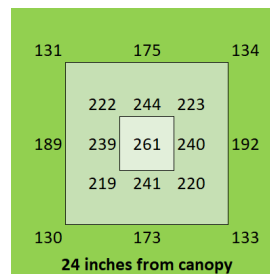

HighYield 240W 3x3 HYPERNOVA

Coverage

4 ft x 4 ft

Canopy Distance

30" for seedling

9" to 24" for vegetative

6" to 9" for bloom

Amps

36.5" x 35" x 3"

Warranty

5 years

PAR Output or PPFD (3 ft x 3 ft)

Spectrum

The Closer the Light,
The Higher the Yield

Instagram @carsonhighyield
carsonhighyield.com

HighYield 300W 3x3 HYPERNOVA

Coverage

4 ft x 4 ft

Canopy Distance

36" for seedling
12" to 30" for vegetative
6" to 12" for bloom

Amps

2.5A @ 120V
1.3A @ 240V
1.1A @ 277V

BTU Output

1022

AC 110V-277V

Dimensions

36.5" x 35" x 3"

Warranty

5 years

PAR Output or PPFD (3 ft x 3 ft)

Spectrum

The Closer the Light,
The Higher the Yield