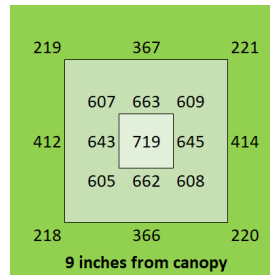

PAR Output or PPFD (3 ft x 3 ft)