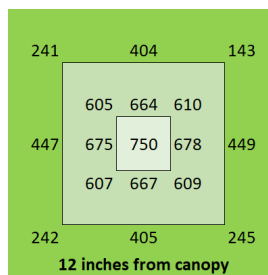

HighYield 240W 3x3 HYPERNOVA

Coverage

4 ft x 4 ft

Canopy Distance

30" for seedling

9" to 24" for vegetative

6" to 9" for bloom

Amps

Coverage

4 ft x 4 ft

Canopy Distance

36" for seedling
12" to 30" for vegetative
6" to 12" for bloom

Amps

2.5A @ 120V
1.3A @ 240V
1.1A @ 277V

BTU Output

1022

The Closer the Light,
The Higher the Yield

Instagram @carsonhighyield
carsonhighyield.com

HighYield 360W 3x3 HYPERNOVA

Coverage

4 ft x 4 ft

Canopy Distance

36" for seedling

18" to 36" for vegetative

AC 110V-277V

Dimensions

36.5" x 35" x 3"

Warranty

5 years

PAR Output or PPFD (3 ft x 3 ft)

Spectrum

The Closer the Light,
The Higher the Yield