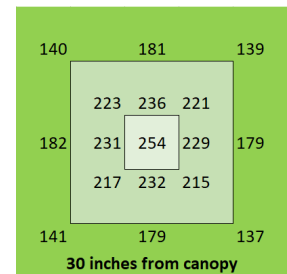

PAR Output or PPFD (3 ft x 3 ft)