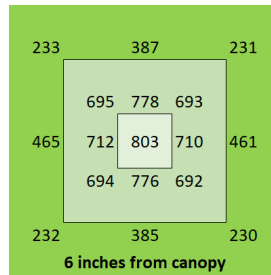

PAR Output or PPFD (3 ft x 3 ft)