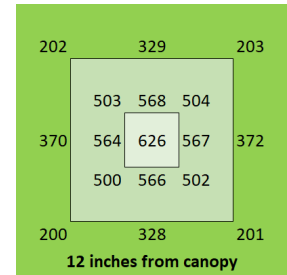

PAR Output or PPFD (3 ft x 3 ft)