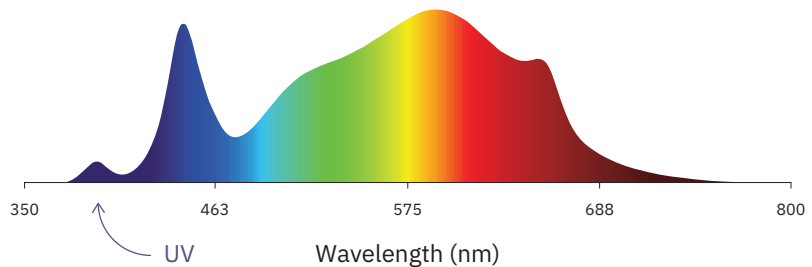

The Closer the Light,
The Higher the Yield

Instagram @carsonhighyield
carsonhighyield.com

HighYield 360W 3x3 HYPERNOVA

Coverage

4 ft x 4 ft

Canopy Distance

36" for seedling

18" to 36" for vegetative