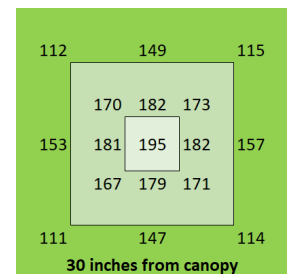

HighYield 240W 3x3 HYPERNOVA

Coverage

4 ft x 4 ft

Canopy Distance

30" for seedling

9" to 24" for vegetative

6" to 9" for bloom

Amps

36.5" x 35" x 3"

Warranty

5 years

PAR Output or PPFD (3 ft x 3 ft)

Spectrum

The Closer the Light,
The Higher the Yield

Instagram @carsonhighyield
carsonhighyield.com

HighYield 300W 3x3 HYPERNOVA

Coverage

4 ft x 4 ft

Canopy Distance

36" for seedling
12" to 30" for vegetative
6" to 12" for bloom

Amps

2.5A @ 120V
1.3A @ 240V
1.1A @ 277V

BTU Output

1022

AC 110V-277V

Dimensions

36.5" x 35" x 3"

Warranty

5 years

PAR Output or PPFD (3 ft x 3 ft)

Spectrum

The Closer the Light,
The Higher the Yield