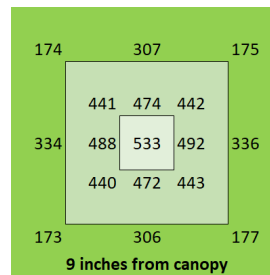

HighYield 240W 3x3 HYPERNOVA

Coverage

4 ft x 4 ft

Canopy Distance

30" for seedling

9" to 24" for vegetative

6" to 9" for bloom

Amps

36.5" x 35" x 3"

Warranty

5 years

PAR Output or PPFD (3 ft x 3 ft)

Spectrum

The Closer the Light,
The Higher the Yield

Instagram @carsonhighyield
carsonhighyield.com

HighYield 300W 3x3 HYPERNOVA

Coverage

4 ft x 4 ft

Canopy Distance

36" for seedling
12" to 30" for vegetative
6" to 12" for bloom

Amps

2.5A @ 120V
1.3A @ 240V
1.1A @ 277V

BTU Output

1022

AC 110V-277V

Dimensions

36.5" x 35" x 3"

Warranty

5 years

PAR Output or PPFD (3 ft x 3 ft)

Spectrum

The Closer the Light,
The Higher the Yield