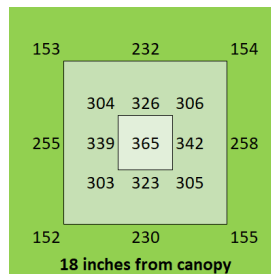

HighYield 240W 3x3 HYPERNOVA

Coverage

4 ft x 4 ft

Canopy Distance

30" for seedling

9" to 24" for vegetative

6" to 9" for bloom

Amps

36.5" x 35" x 3"

Warranty

5 years

PAR Output or PPFD (3 ft x 3 ft)

Spectrum

The Closer the Light,
The Higher the Yield

Instagram @carsonhighyield
carsonhighyield.com

HighYield 300W 3x3 HYPERNOVA

Coverage

4 ft x 4 ft

Canopy Distance

36" for seedling
12" to 30" for vegetative
6" to 12" for bloom

Amps

2.5A @ 120V
1.3A @ 240V
1.1A @ 277V

BTU Output

1022

AC 110V-277V

Dimensions

36.5" x 35" x 3"

Warranty

5 years

PAR Output or PPFD (3 ft x 3 ft)

Spectrum

The Closer the Light,
The Higher the Yield