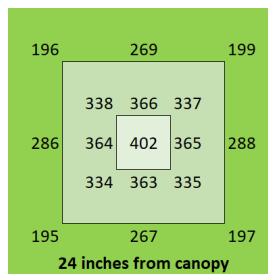

HighYield 240W 3x3 HYPERNOVA

Coverage

4 ft x 4 ft

Canopy Distance

30" for seedling

9" to 24" for vegetative

6" to 9" for bloom

Amps

Coverage

4 ft x 4 ft

Canopy Distance

36" for seedling
12" to 30" for vegetative
6" to 12" for bloom

Amps

2.5A @ 120V
1.3A @ 240V
1.1A @ 277V

BTU Output

1022

The Closer the Light,
The Higher the Yield

Instagram @carsonhighyield
carsonhighyield.com

HighYield 360W 3x3 HYPERNOVA

Coverage

4 ft x 4 ft

Canopy Distance

36" for seedling

18" to 36" for vegetative

AC 110V-277V

Dimensions

36.5" x 35" x 3"

Warranty

5 years

PAR Output or PPFD (3 ft x 3 ft)

Spectrum

The Closer the Light,
The Higher the Yield