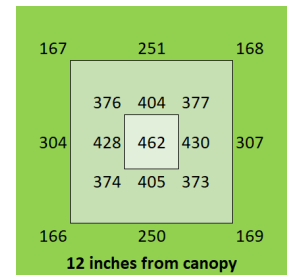

HighYield 240W 3x3 HYPERNOVA

Coverage

4 ft x 4 ft

Canopy Distance

30" for seedling

9" to 24" for vegetative

6" to 9" for bloom

Amps

36.5" x 35" x 3"

Warranty

5 years

PAR Output or PPFD (3 ft x 3 ft)

Spectrum

The Closer the Light,
The Higher the Yield

Instagram @carsonhighyield
carsonhighyield.com

HighYield 300W 3x3 HYPERNOVA

Coverage

4 ft x 4 ft

Canopy Distance

36" for seedling
12" to 30" for vegetative
6" to 12" for bloom

Amps

2.5A @ 120V
1.3A @ 240V
1.1A @ 277V

BTU Output

1022

AC 110V-277V

Dimensions

36.5" x 35" x 3"

Warranty

5 years

PAR Output or PPFD (3 ft x 3 ft)

Spectrum

The Closer the Light,
The Higher the Yield