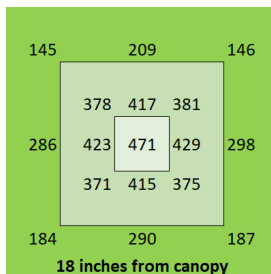

HighYield 240W 3x3 HYPERNOVA

Coverage

4 ft x 4 ft

Canopy Distance

30" for seedling

9" to 24" for vegetative

6" to 9" for bloom

Amps

Coverage

4 ft x 4 ft

Canopy Distance

36" for seedling
12" to 30" for vegetative
6" to 12" for bloom

Amps

2.5A @ 120V
1.3A @ 240V
1.1A @ 277V

BTU Output

1022

The Closer the Light,
The Higher the Yield

Instagram @carsonhighyield
carsonhighyield.com

HighYield 360W 3x3 HYPERNOVA

Coverage

4 ft x 4 ft

Canopy Distance

36" for seedling

18" to 36" for vegetative

AC 110V-277V

Dimensions

36.5" x 35" x 3"

Warranty

5 years

PAR Output or PPFD (3 ft x 3 ft)

Spectrum

The Closer the Light,
The Higher the Yield