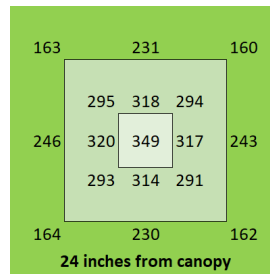

PAR Output or PPFD (3 ft x 3 ft)