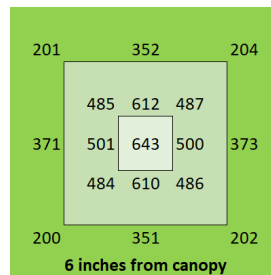

HighYield 240W 3x3 HYPERNOVA

Coverage

4 ft x 4 ft

Canopy Distance

30" for seedling

9" to 24" for vegetative

6" to 9" for bloom

Amps

36.5" x 35" x 3"

Warranty

5 years

PAR Output or PPFD (3 ft x 3 ft)

Spectrum

The Closer the Light,
The Higher the Yield

Instagram @carsonhighyield
carsonhighyield.com

HighYield 300W 3x3 HYPERNOVA

Coverage

4 ft x 4 ft

Canopy Distance

36" for seedling
12" to 30" for vegetative
6" to 12" for bloom

Amps

2.5A @ 120V
1.3A @ 240V
1.1A @ 277V

BTU Output

1022

AC 110V-277V

Dimensions

36.5" x 35" x 3"

Warranty

5 years

PAR Output or PPFD (3 ft x 3 ft)

Spectrum

The Closer the Light,
The Higher the Yield