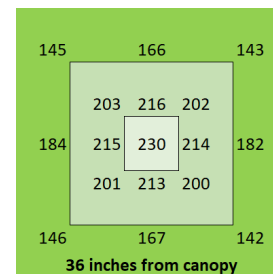

HighYield 240W 3x3 HYPERNOVA

Coverage

4 ft x 4 ft

Canopy Distance

30" for seedling

9" to 24" for vegetative

6" to 9" for bloom

Amps

Coverage

4 ft x 4 ft

Canopy Distance

36" for seedling
12" to 30" for vegetative
6" to 12" for bloom

Amps

2.5A @ 120V
1.3A @ 240V
1.1A @ 277V

BTU Output

1022

The Closer the Light,
The Higher the Yield

Instagram @carsonhighyield
carsonhighyield.com

HighYield 360W 3x3 HYPERNOVA

Coverage

4 ft x 4 ft

Canopy Distance

36" for seedling

18" to 36" for vegetative

AC 110V-277V

Dimensions

36.5" x 35" x 3"

Warranty

5 years

PAR Output or PPFD (3 ft x 3 ft)

Spectrum

The Closer the Light,
The Higher the Yield