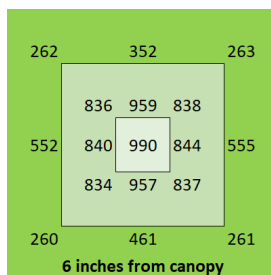

HighYield 240W 3x3 HYPERNOVA

Coverage

4 ft x 4 ft

Canopy Distance

30" for seedling

9" to 24" for vegetative

6" to 9" for bloom

Amps

The Closer the Light,
The Higher the Yield

Instagram @carsonhighyield
carsonhighyield.com

HighYield 360W 3x3 HYPERNOVA

Coverage

4 ft x 4 ft

Canopy Distance

36" for seedling

18" to 36" for vegetative

AC 110V-277V

Dimensions

36.5" x 35" x 3"

Warranty

5 years

PAR Output or PPFD (3 ft x 3 ft)

Spectrum

The Closer the Light,
The Higher the Yield