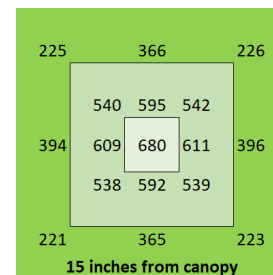

HighYield 240W 3x3 HYPERNOVA

Coverage

4 ft x 4 ft

Canopy Distance

30" for seedling

9" to 24" for vegetative

6" to 9" for bloom

Amps

Coverage

4 ft x 4 ft

Canopy Distance

36" for seedling
12" to 30" for vegetative
6" to 12" for bloom

Amps

2.5A @ 120V
1.3A @ 240V
1.1A @ 277V

BTU Output

1022

The Closer the Light,
The Higher the Yield

Instagram @carsonhighyield
carsonhighyield.com

HighYield 360W 3x3 HYPERNOVA

Coverage

4 ft x 4 ft

Canopy Distance

36" for seedling

18" to 36" for vegetative

AC 110V-277V

Dimensions

36.5" x 35" x 3"

Warranty

5 years

PAR Output or PPFD (3 ft x 3 ft)

Spectrum

The Closer the Light,
The Higher the Yield