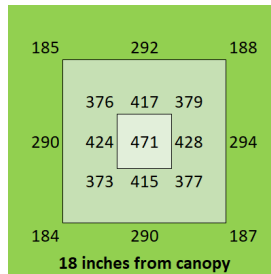

PAR Output or PPFD (3 ft x 3 ft)