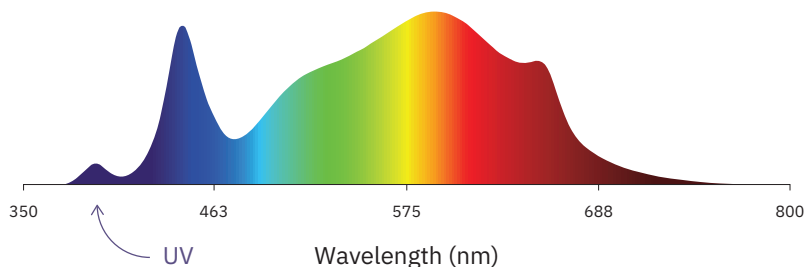

AC 110V-277V

Dimensions

36.5" x 35" x 3"

Warranty

5 years

PAR Output or PPFD (3 ft x 3 ft)

Spectrum

The Closer the Light,
The Higher the Yield