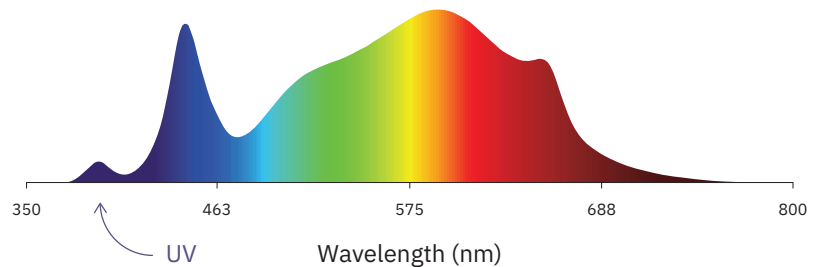

36.5" x 35" x 3"

Warranty

5 years

PAR Output or PPFD (3 ft x 3 ft)

Spectrum

The Closer the Light,
The Higher the Yield

Instagram @carsonhighyield
carsonhighyield.com

HighYield 300W 3x3 HYPERNOVA

Coverage

4 ft x 4 ft

Canopy Distance

36" for seedling
12" to 30" for vegetative
6" to 12" for bloom

Amps

2.5A @ 120V
1.3A @ 240V
1.1A @ 277V

BTU Output

1022