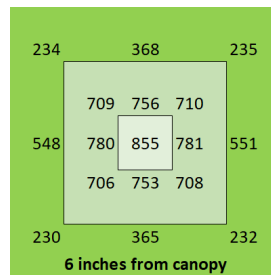

HighYield 160W 2x2 HYPERNOVA

Coverage

3 ft x 3 ft

Canopy Distance

24" for seedling

12" to 24" for vegetative

6" to 12" for bloom

Amps

24.5" x 23" x 3"

Warranty

5 years

PAR Output or PPFD (2 ft x 2 ft)

Spectrum

The Closer the Light,
The Higher the Yield

Instagram @carsonhighyield
carsonhighyield.com

HighYield 200W 2x2 HYPERNOVA

Coverage

3 ft x 3 ft

Canopy Distance

30" for seedling

12" to 24" for vegetative

6" to 12" for bloom

Amps

1.7A @ 120V