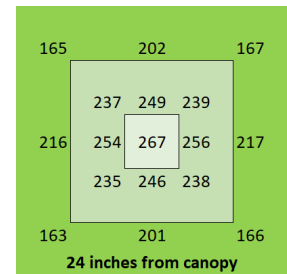

PAR Output or PPFD (2 ft x 2 ft)