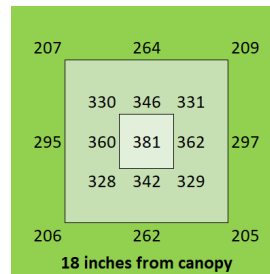

PAR Output or PPFD (2 ft x 2 ft)