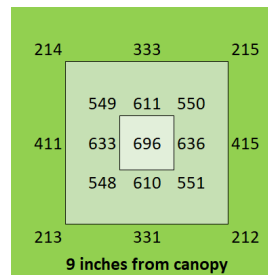

HighYield 160W 2x2 HYPERNOVA

Coverage

3 ft x 3 ft

Canopy Distance

24" for seedling

12" to 24" for vegetative

6" to 12" for bloom

Amps

24.5" x 23" x 3"

Warranty

5 years

PAR Output or PPFD (2 ft x 2 ft)

Spectrum

The Closer the Light,
The Higher the Yield

Instagram @carsonhighyield
carsonhighyield.com

HighYield 200W 2x2 HYPERNOVA

Coverage

3 ft x 3 ft

Canopy Distance

30" for seedling

12" to 24" for vegetative

6" to 12" for bloom

Amps

1.7A @ 120V