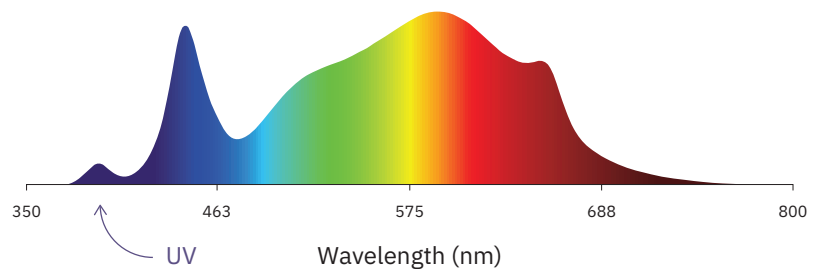

24.5" x 23" x 3"

Warranty

5 years

PAR Output or PPFD (2 ft x 2 ft)

Spectrum

The Closer the Light,
The Higher the Yield

Instagram @carsonhighyield
carsonhighyield.com

HighYield 200W 2x2 HYPERNOVA

Coverage

3 ft x 3 ft

Canopy Distance

30" for seedling

12" to 24" for vegetative

6" to 12" for bloom

Amps

1.7A @ 120V