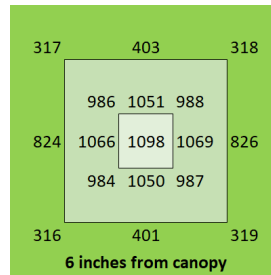

PAR Output or PPFD (2 ft x 2 ft)