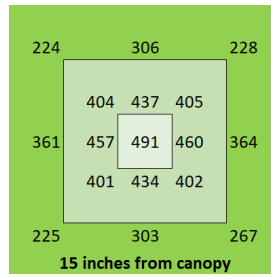

PAR Output or PPFD (2 ft x 2 ft)