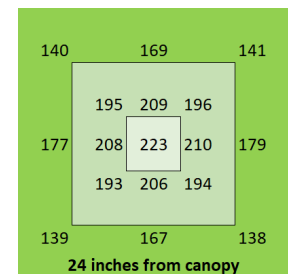

HighYield 160W 2x2 HYPERNOVA

Coverage

3 ft x 3 ft

Canopy Distance

24" for seedling

12" to 24" for vegetative

6" to 12" for bloom

Amps

24.5" x 23" x 3"

Warranty

5 years

PAR Output or PPFD (2 ft x 2 ft)

Spectrum

The Closer the Light,
The Higher the Yield

Instagram @carsonhighyield
carsonhighyield.com

HighYield 200W 2x2 HYPERNOVA

Coverage

3 ft x 3 ft

Canopy Distance

30" for seedling

12" to 24" for vegetative

6" to 12" for bloom

Amps

1.7A @ 120V

0.8A @ 240V

0.7A @ 277V

BTU Output

682

Input Voltage

AC 110V-277V

Dimensions

24.5" x 23" x 3"