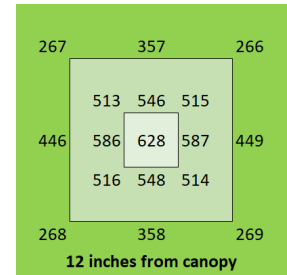

PAR Output or PPFD (2 ft x 2 ft)