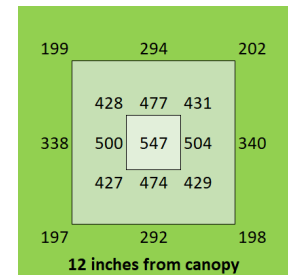

HighYield 160W 2x2 HYPERNOVA

Coverage

3 ft x 3 ft

Canopy Distance

24" for seedling

12" to 24" for vegetative

6" to 12" for bloom

Amps

24.5" x 23" x 3"

Warranty

5 years

PAR Output or PPFD (2 ft x 2 ft)

Spectrum

The Closer the Light,
The Higher the Yield

Instagram @carsonhighyield
carsonhighyield.com

HighYield 200W 2x2 HYPERNOVA

Coverage

3 ft x 3 ft

Canopy Distance

30" for seedling

12" to 24" for vegetative

6" to 12" for bloom

Amps

1.7A @ 120V

0.8A @ 240V

0.7A @ 277V

BTU Output

682

Input Voltage

AC 110V-277V

Dimensions

24.5" x 23" x 3"