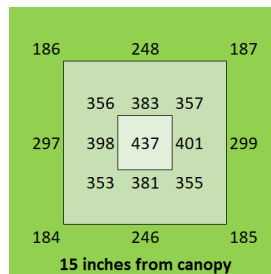

HighYield 160W 2x2 HYPERNOVA

Coverage

3 ft x 3 ft

Canopy Distance

24" for seedling

12" to 24" for vegetative

6" to 12" for bloom

Amps

24.5" x 23" x 3"

Warranty

5 years

PAR Output or PPFD (2 ft x 2 ft)

Spectrum

The Closer the Light,
The Higher the Yield

Instagram @carsonhighyield
carsonhighyield.com

HighYield 200W 2x2 HYPERNOVA

Coverage

3 ft x 3 ft

Canopy Distance

30" for seedling

12" to 24" for vegetative

6" to 12" for bloom

Amps

1.7A @ 120V