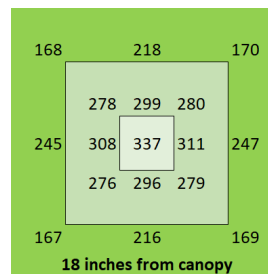

HighYield 160W 2x2 HYPERNOVA

Coverage

3 ft x 3 ft

Canopy Distance

24" for seedling

12" to 24" for vegetative

6" to 12" for bloom

Amps

24.5" x 23" x 3"

Warranty

5 years

PAR Output or PPFD (2 ft x 2 ft)

Spectrum

The Closer the Light,
The Higher the Yield

Instagram @carsonhighyield
carsonhighyield.com

HighYield 200W 2x2 HYPERNOVA

Coverage

3 ft x 3 ft

Canopy Distance

30" for seedling

12" to 24" for vegetative

6" to 12" for bloom

Amps

1.7A @ 120V

0.8A @ 240V

0.7A @ 277V

BTU Output

682

Input Voltage

AC 110V-277V

Dimensions

24.5" x 23" x 3"