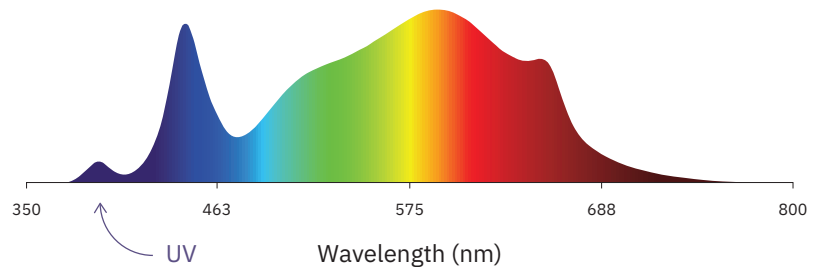

Warranty

5 years

PAR Output or PPFD (2 ft x 2 ft)

Spectrum

The Closer the Light,
The Higher the Yield

Instagram @carsonhighyield
carsonhighyield.com