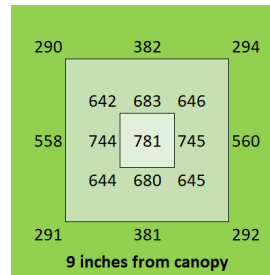

PAR Output or PPFD (2 ft x 2 ft)