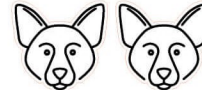

ERS - \$5

ERM - \$5

Size: .5"

Size: .33"

Stainless Steel | Cherry

Wood Dog Studs

1. Shorthaired Pointer

2. Chihuahua

3. Yorkshire Terrier

4. Poodle #1

5. Border Collie

6. Labrador

7. Dachshund #1

8. Schnauzer

9. Husky

10. German Shepherd