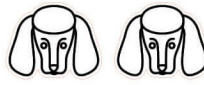

4. Poodle #1