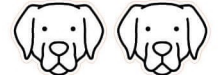

6. Labrador