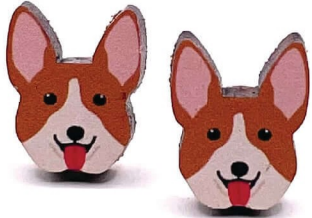

MONROE MAE

MADE IN THE USA

Fun Pet Lover Products

Email: info@monroemae.com

Phone# 801.477.8811

Stud Earrings | Mini Studs

ERS - \$5

Size: .5"

ERM - \$5

Size: .33"

Stainless Steel | Cherry

See Pages 6 & 7 for all the designs and style #'s

See Page 8 for all the designs and style #'s

Cork Dangle Earrings

ERC - \$5

Stainless Steel | Cork