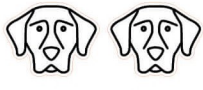

ERS - \$5

ERM - \$5

Size: .5"

Size: .33"

Stainless Steel | Cherry

Wood Dog Studs

1. Shorthaired Pointer

2. Chihuahua