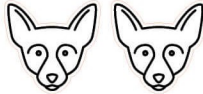

ERS - \$5

ERM - \$5

Size: .5"

Size: .33"

Stainless Steel | Cherry

Wood Dog Studs

1. Shorthaired Pointer

2. Chihuahua

3. Yorkshire Terrier

4. Poodle #1

5. Border Collie

6. Labrador

7. Dachshund #1

8. Schnauzer

9. Husky

10. German Shepherd