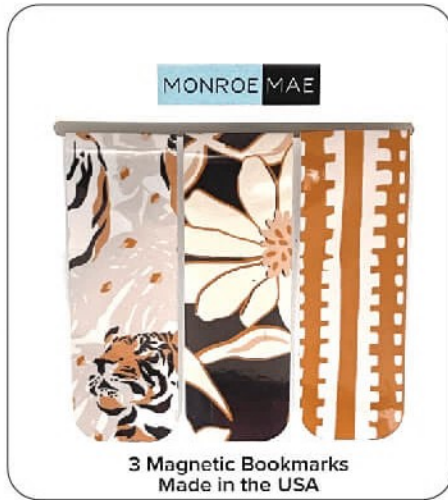

Cork Bracelets

BRC - \$6

Sizes:
 One size fits all youth: Item# BRCY
 One size fits all adults: Item # BRCA

White birch Cork | Wax Cord
 Cord Colors: Black | Grey | Blue | Aqua | Tan | Green
 Add coordinates, logos etc. | Add any style from the catalog
 Custom orders welcome

MAGNETIC BOOKMARKS

Cutout Bookmark | BM2 - \$2.5

Aprox. Size: 2" x 2"
on each side

2 Letter State Fireweed
BM2-AK2-FW

2 Letter State FMN
BM2-AK2-FMN

State Word Fireweed
BM2-AKW-FW

NL2 Grizzly Bear
BM2-GB-NL2

Mystic Mtns Grizzly Bear
BM2-GB-MM1

VTG Mtns Grizzly Bear
BM2-GB-VMT

State Flag Grizzly Bear
BM2-SF-AK

Buffalo Plaid Bear #3
BM2-ZB-BPP

FMN Bear #3
BM2-ZB-FMN

NL1 State
BM2-AK-NL1

NL2 Moose
BM2-MS-NL2

Fireweed Moose
BM2-MS-FW

NL1 Whale Tail
BM2-WT-NL1

Available in any style/design in the catalog

MAGNETIC BOOKMARKS

3 Pack BM3 | \$3.5

Available in any style/design
in the catalog or custom

Aprox. Size: .8" x 2.35"2
on each side

Northern Lights
BM3-NLP