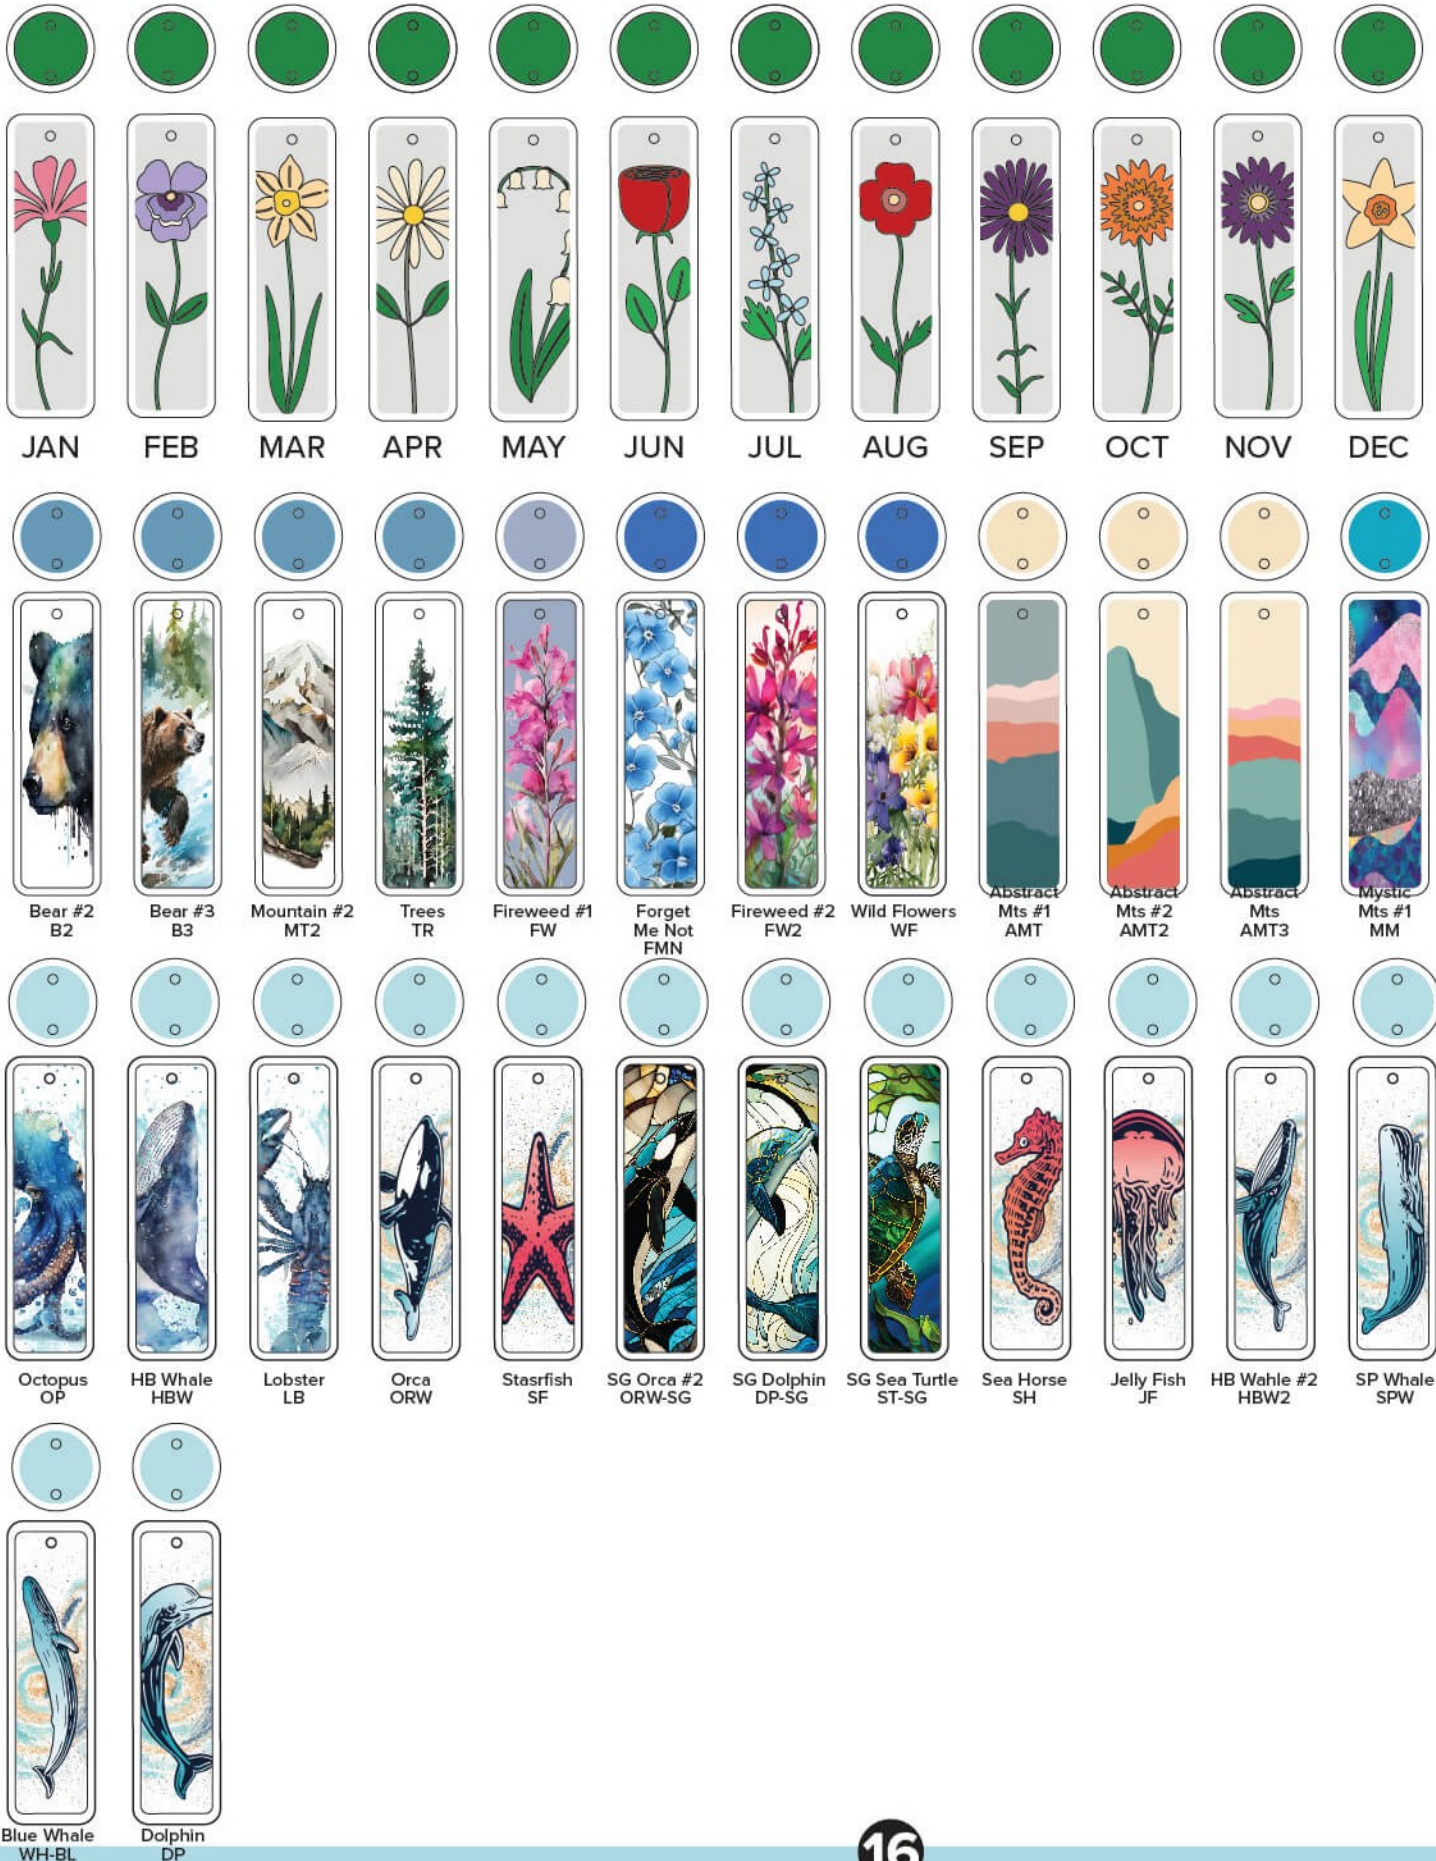

Dangles are available in all the styles from the previous pages

Acrylic Dangles

Color Engraved Wood

Wood Dangles

CLEAR ACRYLIC DANGLES

Stainless Steel | Acrylic

ERD2 | \$5 ERD3 | \$7

Bear Paw
ERD3-BP

Bear #1
ERD3-B1

Moose #1
ERD2-MS1

Moose #2
ERD3-MS2

Eagle #1
ERD3-EA1

Totem Pole #1
ERD3-TP1

Northern Lights #1
ERD3-NL1

Northern Lights #2
ERD3-NL2

Mountains #1
ERD3-MT1

Salmon #1
ERD3-SM1

Salmon #1
ERD2-SM1

Forget Me Not
ERD3-FMN

CLEAR ACRYLIC DANGLES

Stainless Steel | Acrylic

JAN FEB MAR APR MAY JUN JUL AUG SEP OCT NOV DEC

Bear #2 B2 Bear #3 B3 Mountain #2 MT2 Trees TR Fireweed #1 FW Forget Me Not FMN Fireweed #2 FW2 Wild Flowers WF Abstract Mts #1 AMT Abstract Mts #2 AMT2 Abstract Mts #3 AMT3 Mystic Mts #1 MM

Octopus OP HB Whale HBW Lobster LB Orca ORW Starfish SF SG Orca #2 ORW-SG SG Dolphin DP-SG SG Sea Turtle ST-SG Sea Horse SH Jelly Fish JF HB Whale #2 HBW2 SP Whale SPW

Blue Whale WH-BL Dolphin DP

CLEAR ACRYLIC DANGLES