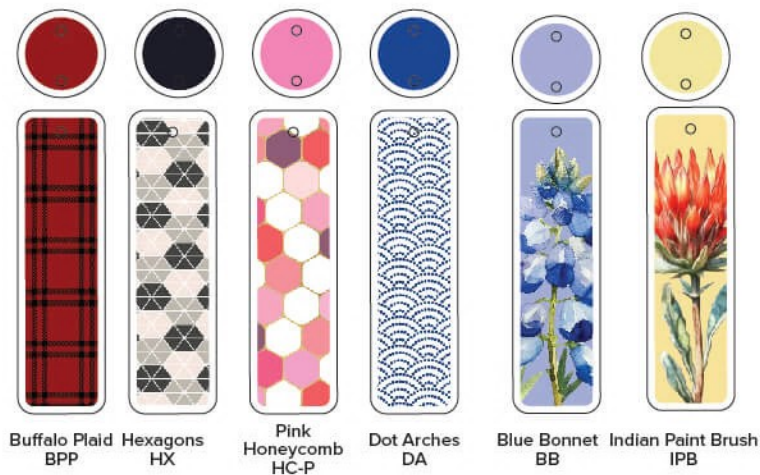

CLEAR ACRYLIC DANGLES

Stainless Steel | Acrylic