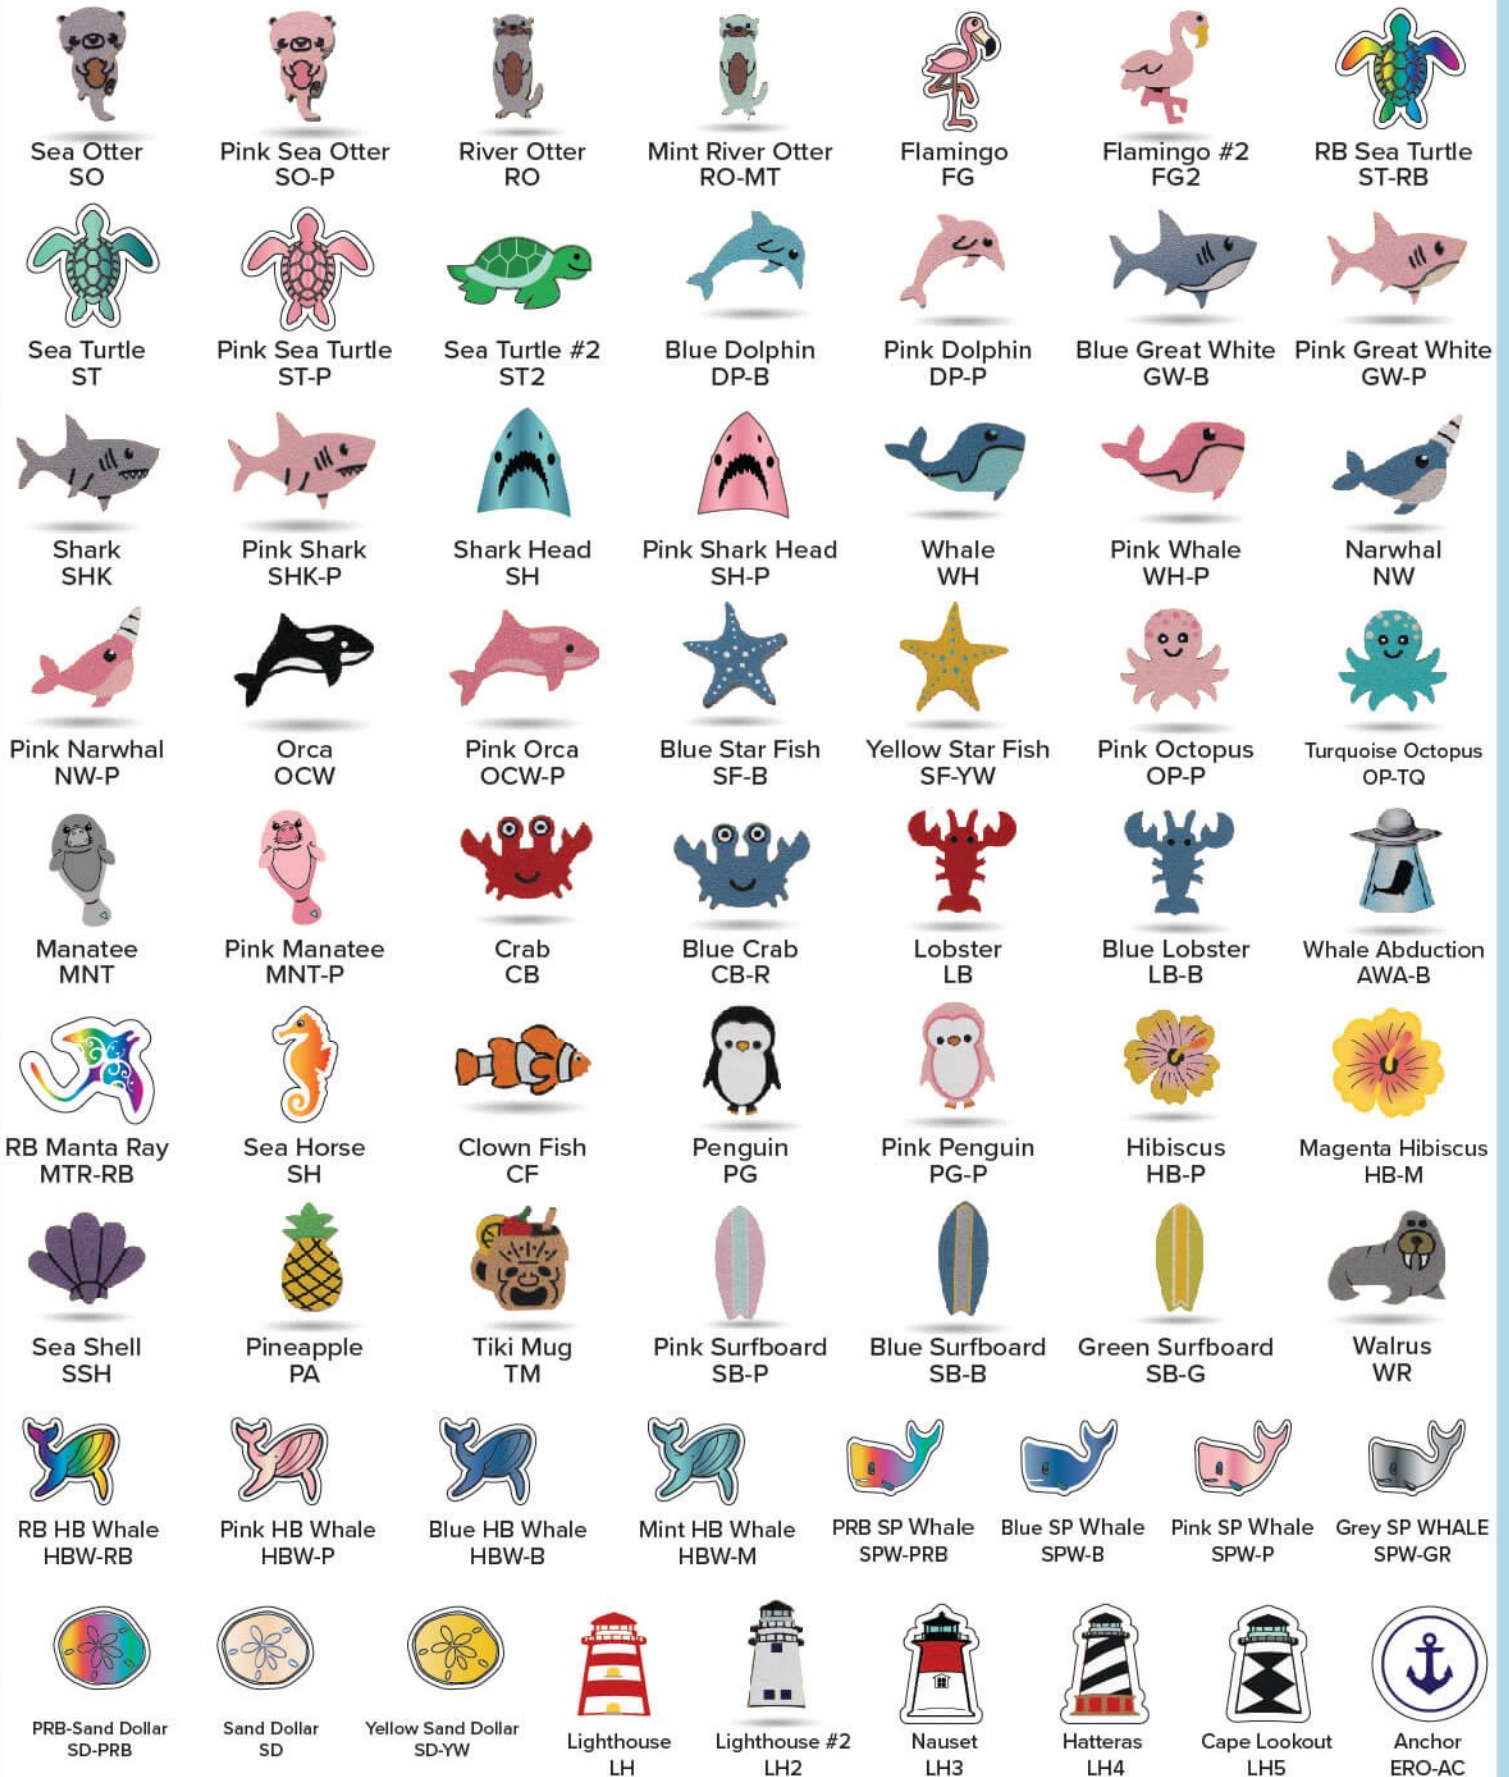

Beach/Aquarium