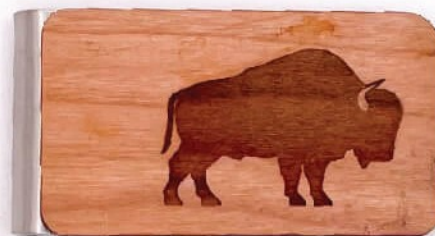

Bison Money Clip
MC-BS