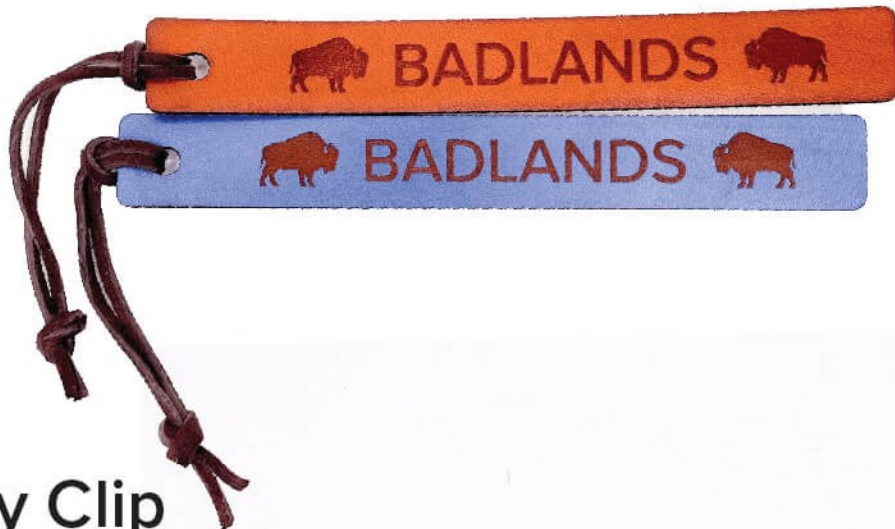

Wild Flowers
BM3-WFP

Bear Pack
BM3-BBP

Wolf Pack
BM3-WLP

Eagle Pack
BM3-EAP

Animals Pack #1
BM3-ANP1

Buffalo Plaid Pack
BM3-BPP

Aztec Pack
BM3-AZP

Custom Ornaments

Small Ornament - ORS - \$5 | 2.5" Diameter

Large Ornament - ORL - \$7 | 3" Diameter

1/8" Cherry | Walnut | Maple | Blue Pine

Add coordinates, logos etc. | Add any engraved style in the catalog

Custom Shapes | Custom orders welcome | Free name drop

Leather Bookmarks

BM - \$5

Full Grain Leather | .75" X 9"

Full Grain Leather | Add: Logos, coordinates, words, icons, etc | 11 Colors | Name Drop
Colors: Natural | Timber | Emerald | Burnt Orange | Red | Cobalt | Grey | Lemon | Pink | Mint | Violet | Turquoise