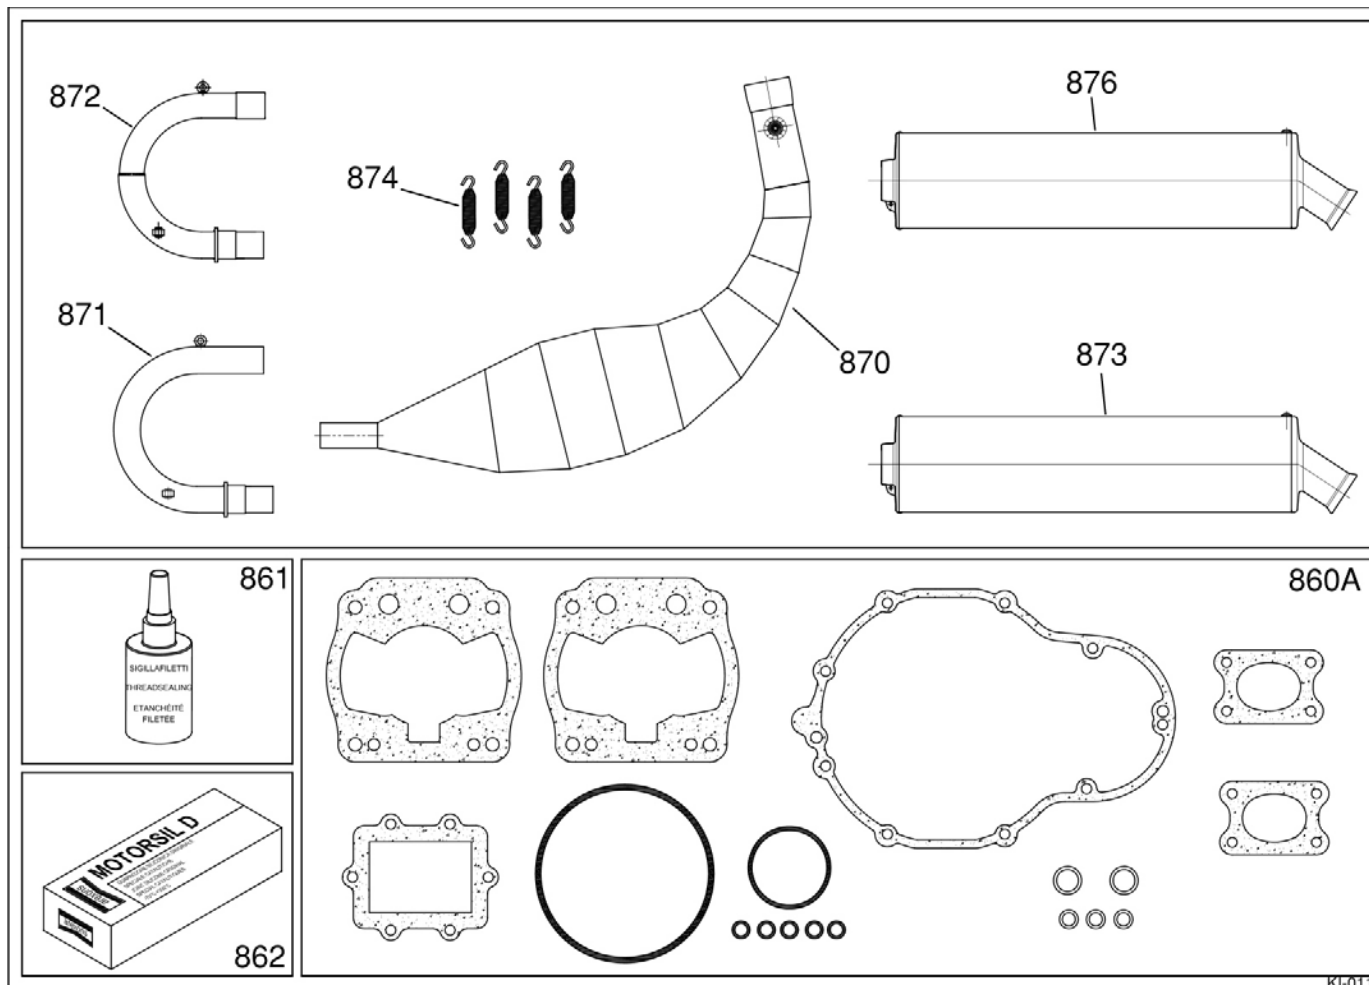

GRUPPO SCARICO & SERIE GUARNIZIONI

RICAMBI / SPARES

POS	COD	DESCR
860A	IZZ-125991	GASKETS SET 175cc
861	00600	PIPE FITTING LIQUID SEAL
862	00602	LIQUID GASKET AREXON
870	IZH-04000	EXHAUST MUFFLER KZ SHIFTER
871	IZH-06100	SILENCER HEADER KZ 28mm
872	IZH-06101	EXHAUST HEADER KZ 26/28mm
873	IZH-06000	ELTO SILENCER 125S KZ
874	IFH-55100	FLEXIBLE SPRING KF1-2 / KZ
876	IZH-06000A	SILENCER MC 125cc