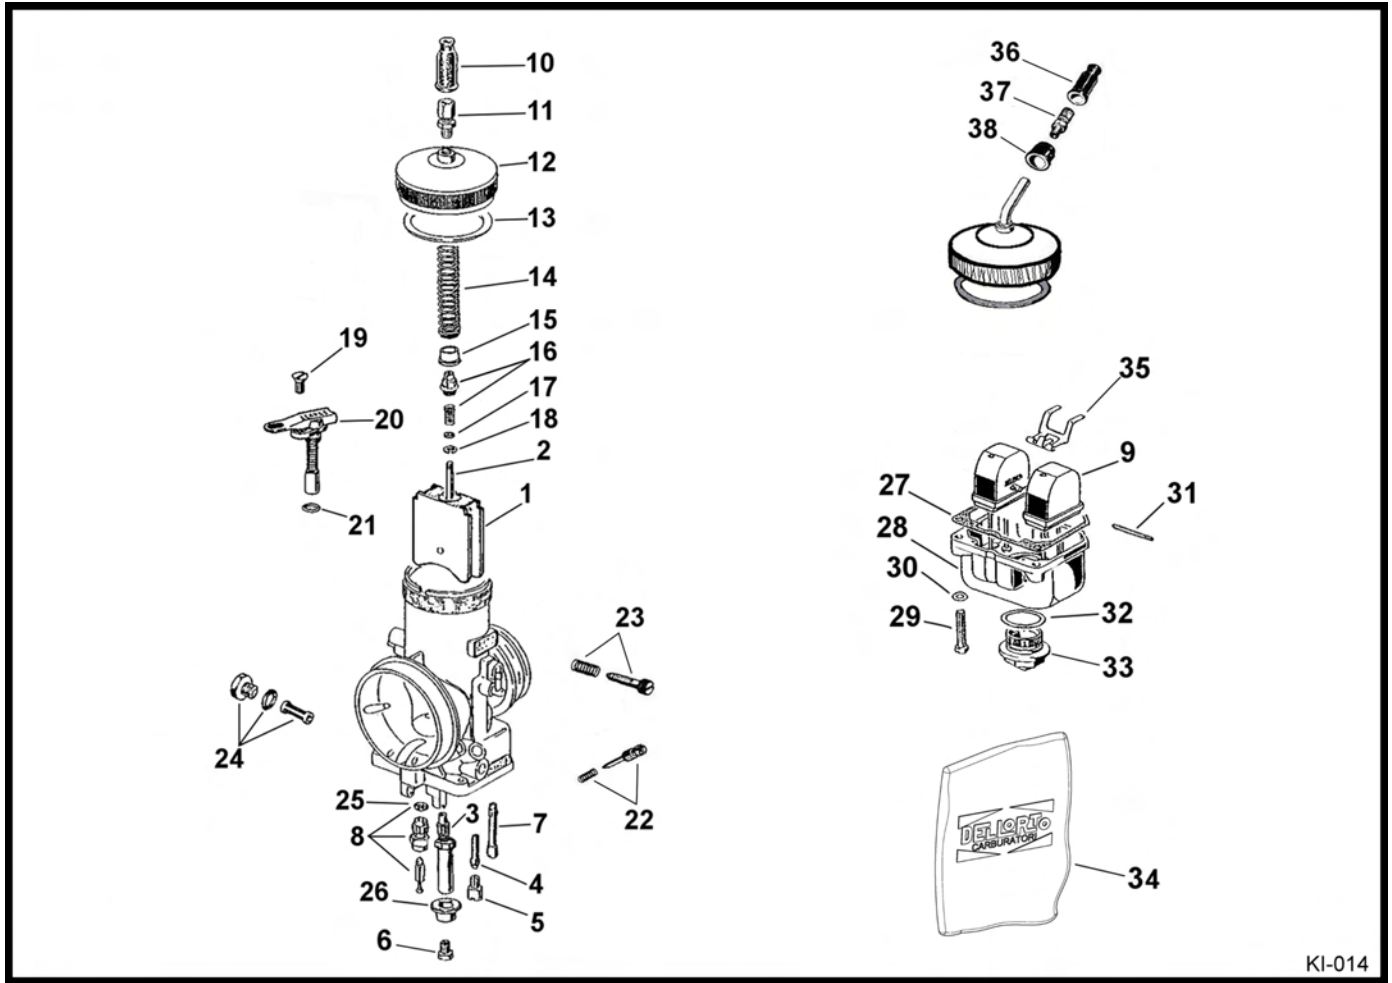

CARBURATORE

KI-014

RICAMBI / SPARES

POS	COD	DESCR	PRICE