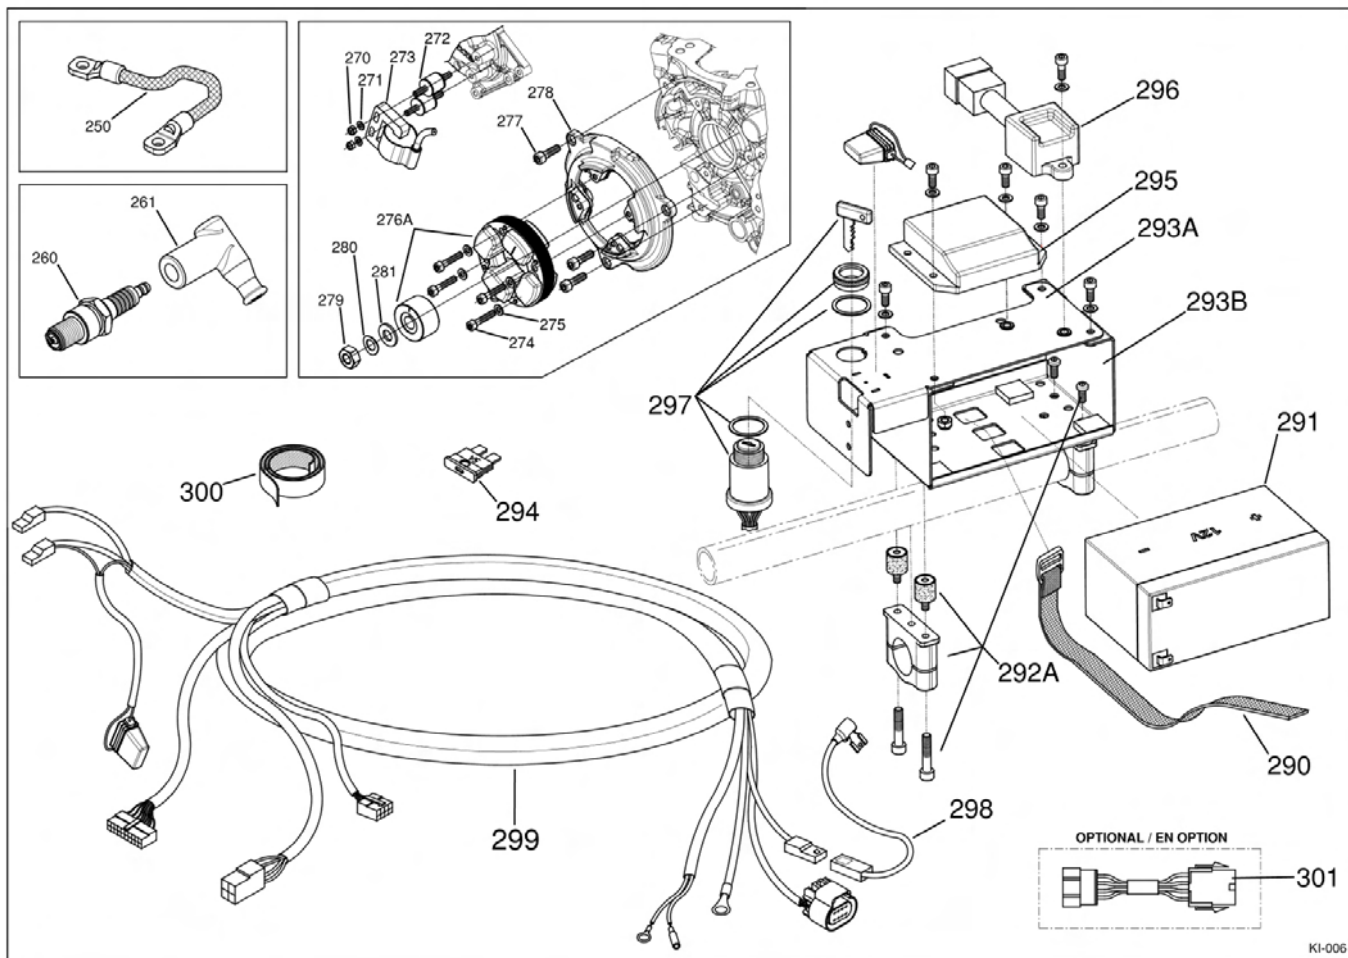

KI-006

RICAMBI / SPARES

POS	COD	DESCR
250	B-35805-A	COIL GROUND CABLE
261	10544	PVL SPARK BLACK CAP X30
270	00378-K	20 SELF LOCKING NUTS KIT M6
271	00302-K	KIT 20 WASHERS M6
272	B-35810-A	COIL DAMPENR
273	X30125955	SELETTRA COIL K
274	00034-K	KIT OF 20 ALLEN SCREWS 5x25
275	00301-K	KIT 20 WASHERS M5
276A	X30125950	SELETTRA IGNITION X30
277	00044-K	KIT 20 ALLEN SCR. CYL. H. 6x20
278	IZB-40440	DIGITAL K IGNITION SUPPORT
279	10535	SPROCKET AND MAGNETO NUT
280	00342-K	KIT 20 WASHERS 10,5x18x0,8
281	D-75565	THRUST INT.WASHER H=1,8mm
290	A-60904A	BATTERY FIXING BELT
291	X30125900	SPARE PART F.
292A	A-60906A-C1	SUP.BAT.CLAMP 28mm W/SCREWS'13
292A	A-60907A-C1	SUP.BAT.CLAMP 30mm W/SCREWS'13
292A	A-60908A-C1	SUP.BAT.CLAMP 32mm W/SCREWS'13
293A	A-120907-C	BATTERY SUPPORT PLATE '13
293B	A-120905B	BATTERY SUPPORT '13
294	X30125942	FUSE 5A X30
295	X30125930L1	ELECT. BOX DIG-K X30 S.SH. L1
296	IFE-05200	STARTER RELAY n.t.
297	X30125936-C	STARTER KEYS ASSEMBLY
298	A-60934A	STARTER CABLE
299	X30125935D-C	CABLES HARNESS '13
300	X30125925	VELCRO FIXING STRAP
301	X30125939	CABLES HARNESS '13 ADAPTER
301	X30125939A	STATOR ADAPTER '13