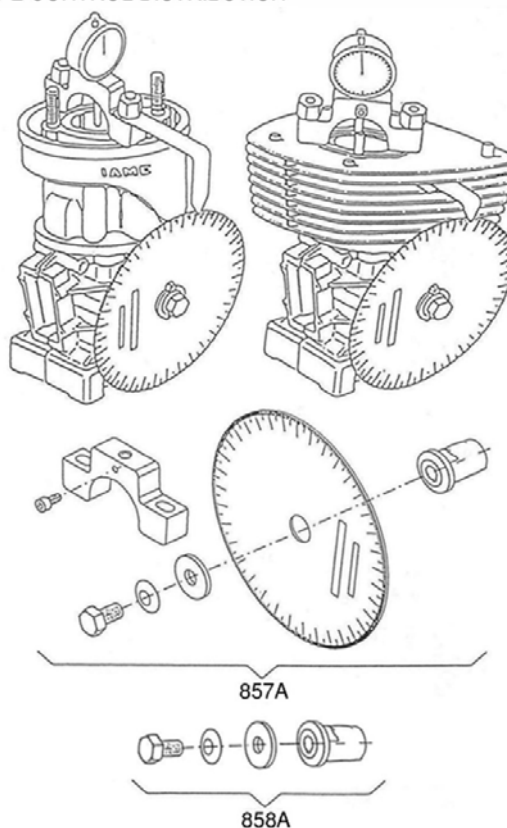

GRUPPO CONTROLLO FASE
TIMING CONTROL GROUP
GROUPE CONTROL DISTRIBUTION