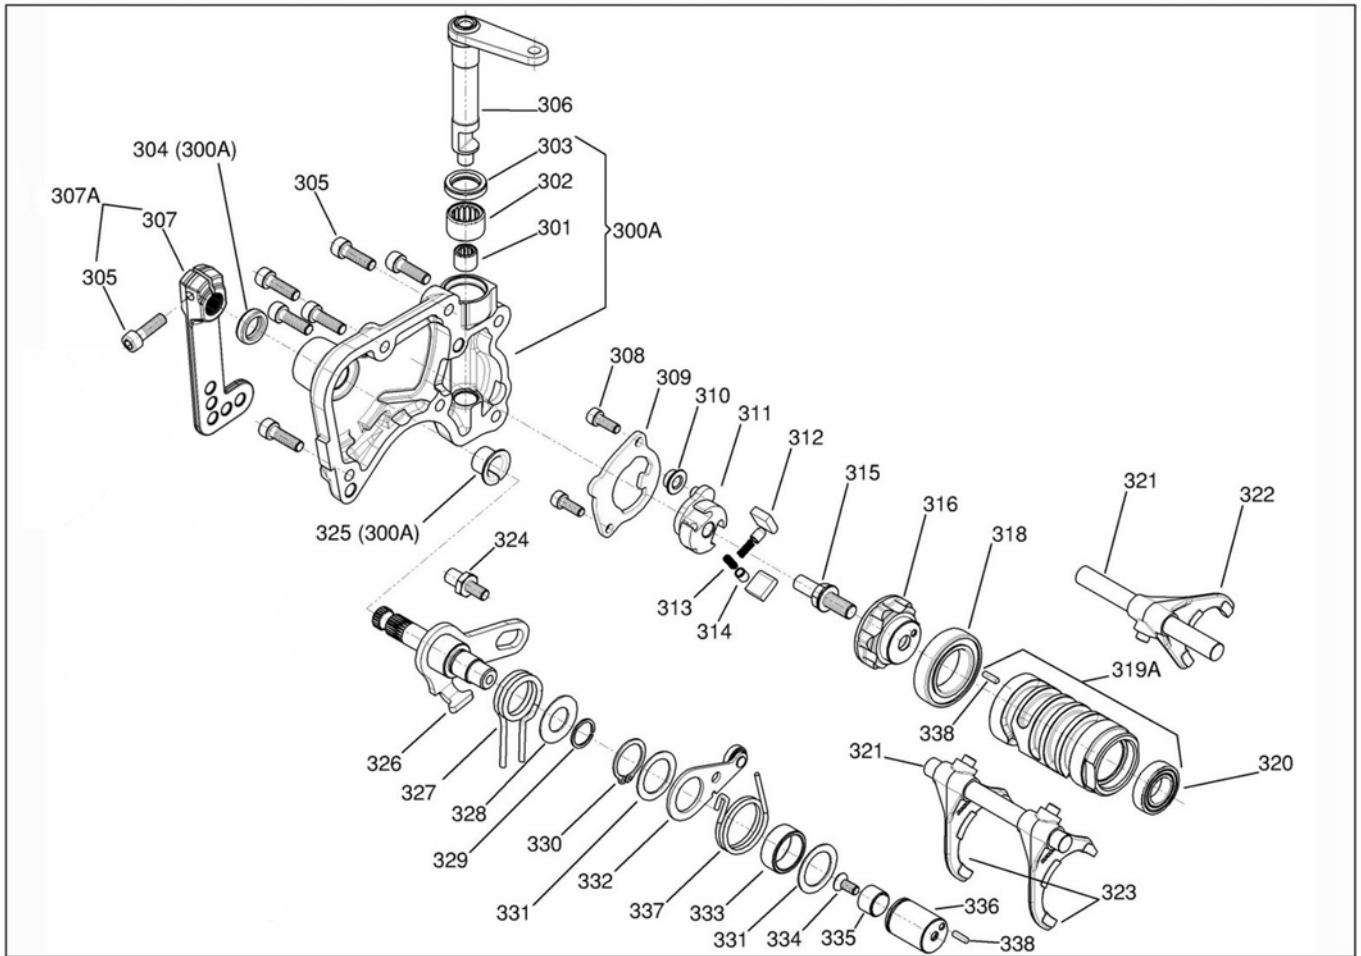

SELECTOR ASSEMBLY

KT-009

RICAMBI / SPARES

POS	COD	DESCR
330	IZF-90055	SEEGER RING A20 DIN471
331	IZF-90075	SPACER RING
332	IZF-24600	LOCATING LEVER
333	IZF-24500	GEAR POSITION SPACER
334	00111-K	20 SCREWS KIT TORX M5x10
335	IZF-90110	BUSH MU TFP 1210
336	IZF-24100	SHIFTER PIN BUSH SUPPORT
337	IZF-24701	LOCATION LEVER SPRING
338	IZF-90085	NEEDLE IKO N3x9.8 AB2