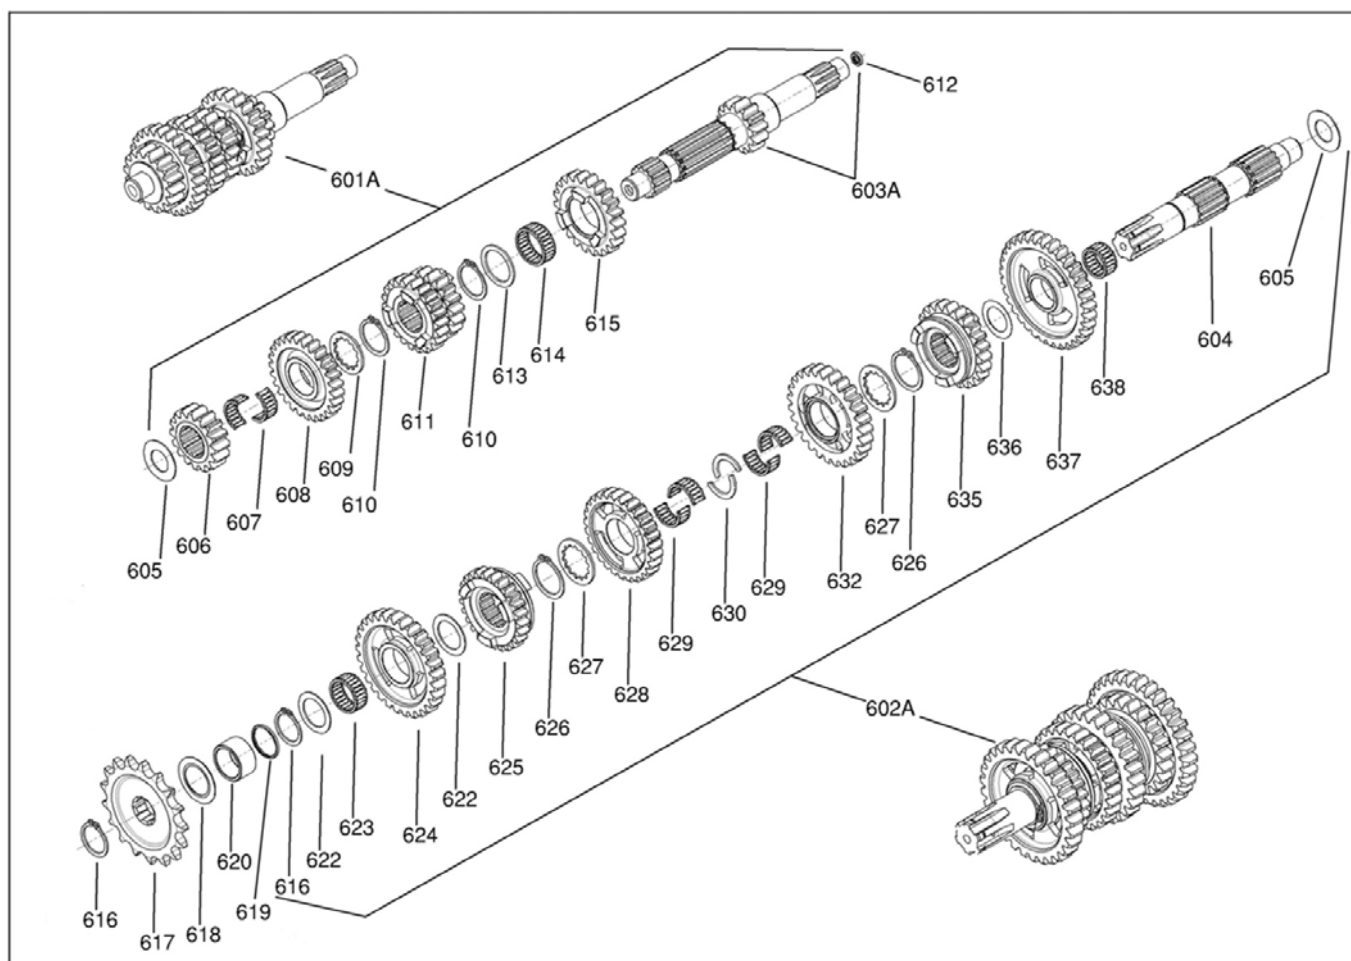

SPEED GEAR ASSEMBLY and GEARS

KT-008

RICAMBI / SPARES

POS	COD	DESCR
601A	IZF-30000	COMPLETE PRIMARY SHAFT
602A	IZF-31000	COMPLETE SECONDARY SHAFT
603A	IZF-20100-C	PRIMARY SHAFT WITH RING
604	IZF-20200	SECONDARY SHAFT
605	IZF-21900	SHIM PRIMARY/SECONDARY SHAFT
606	IZF-20300	2nd G. DRIVE GEAR
607	IZF-20450	SPLITTED ROLLER CAGE K18x22x10
608	IZF-20600	6th G. DRIVE GEAR
609	IZF-21400	SPLINED SHIM 6th SPEED
610	IZF-90045	SEEGER RING A22 DIN471
611	IZF-20400	3rd/4th G. DRIVE GEAR
612	IZF-90020	OIL SEAL GR5x9x2
613	IZF-21300	5th GEAR SHIM
614	IZF-20452	ROLLER CAGE
615	IZF-20500	5th G. DRIVE GEAR
616	IZF-90055	SEEGER RING A20 DIN471
617	IZF-25800	SPROCKET Z15
617	IZF-25900	SPROCKET Z16
617	IZF-26000	SPROCKET Z17
617	IZF-26100	SPROCKET Z18
617	IZF-26200	SPROCKET Z19
617	IZF-26300	SPROCKET Z20
618	IZF-90120	SAFETY CONE SPRING "AL"
619	IZF-90025	O'RING 2075 NBR 70
620	IZF-25300	CHAIN SPROCKET SPACER
622	IZF-90075	SPACER RING
623	IZF-90400	ROLLER CAGE K20
624	IZF-20800	2nd G. DRIVEN GEAR
625	IZF-21200	6th G. DRIVEN GEAR
626	IZF-90050	SEEGER RING A24 DIN471