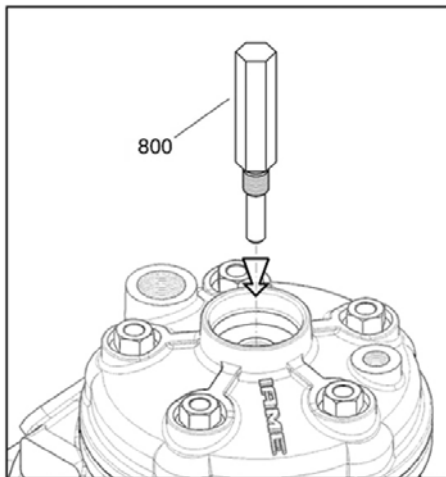

TOOLING

KT-012

RICAMBI / SPARES

POS	COD	DESCR
800	10271	PISTON STROKE LOCKER
801	ATT-031/2	CLUTCH DRUM LOCKING TOOL
802A	ATT-031/3	OIL SEAL MOUNTING TOOL
803	ATT-017	PISTON PIN PUNCH d.15mm
804	ATT-006	CIRCLIP 15mm ASSEM.TOOL