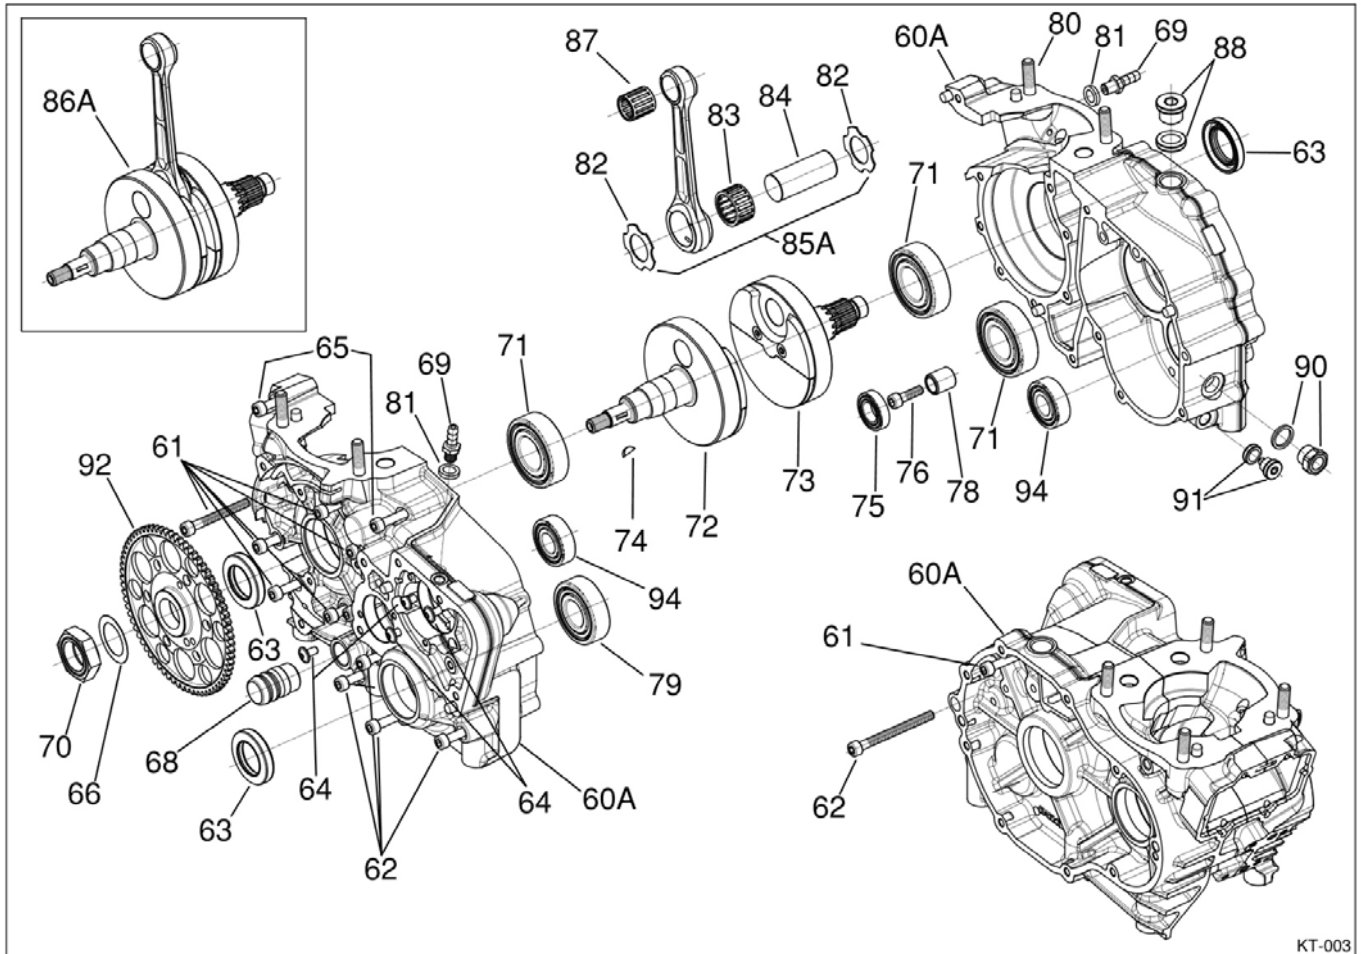

CRANKCASE & CRANKSHAFT

KT-003

RICAMBI / SPARES

POS	COD	DESCR
060A	TZB-01000A-C	CRANKCASE KZ-175cc
061	00050-K	KIT OF 20 ALLEN SCREWS 6x50
062	00053-K	20 SCREWS KIT M6X65
063	X30125425A	OIL SEAL MAGN./DRIVE SIDE
064	00280-K	20 SCREWS KIT W/FLANGE M5x10
065	00048-K	KIT OF 20 ALLEN SCREWS 6x40
066	IZI-90000	CONED SAFETY SPRING N.T.
067	00342-K	KIT 20 WASHERS 10,5x18x0,8
068	IFA-40500	WATER PIPE FITTING
069	D-95800	PRESSURE FITTING
070	IZC-80240	LOCKING NUT GEAR
071	35396-A	BALL BEARING NSK 6205 C4
072	TZC-30100A	HALFCRANKS. IGN. SIDE
073	TZC-20100A	HALFCRANKSHAFT DRIVE SIDE
074	11715	SHAFT END/SPROCKET/MAGNETO KEY
075	IZF-90455	BALL-BEARING 61902 T9C4
076	00044-K	KIT 20 ALLEN SCR. CYL. H. 6x20
078	IZF-22300	SHIFTING DRUM SUPPORT
079	10400-D	BALL BEARING 6204 C4
080	TZA-20200	CYLINDER STUDBOLT M8x56
081	B-71805	PRESSURE Cu FITT. GASKET
082	X30125436	SILVER BRONZE WASHER
083	X30125431	BIG END CAGE
084	X30125450	CRANKPIN 20x48.8
085A	TZC-50101-C	CONROD 115mm X30 S. SHIFTER
086A	TZC-00101	CRANKSHAFT X30 S. SHIFTER
087	IFC-50350	SMALL END ROLLER CAGE
088	IZF-90500	PLUG TCE M16x1.5
090	IZB-90000	OIL LEVEL GAUGE