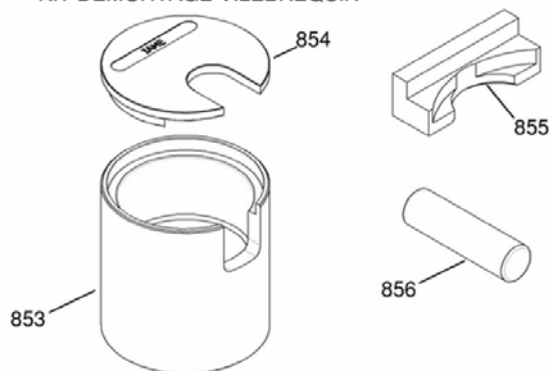

# ASS.CRANKSHAFT TOOL

850A KIT MONTAGGIO ALBERO  
ASSEMBLY CRANKSHAFT KIT  
KIT MONTAGE VILEBREQUIN

GRUPPO CONTROLLO FASE  
TIMING CONTROL GROUP  
GROUPE CONTROL DISTRIBUTION

852A KIT SMONTAGGIO ALBERO  
CRANK DISASSEMBLING KIT  
KIT DEMONTAGE VILEBREQUIN