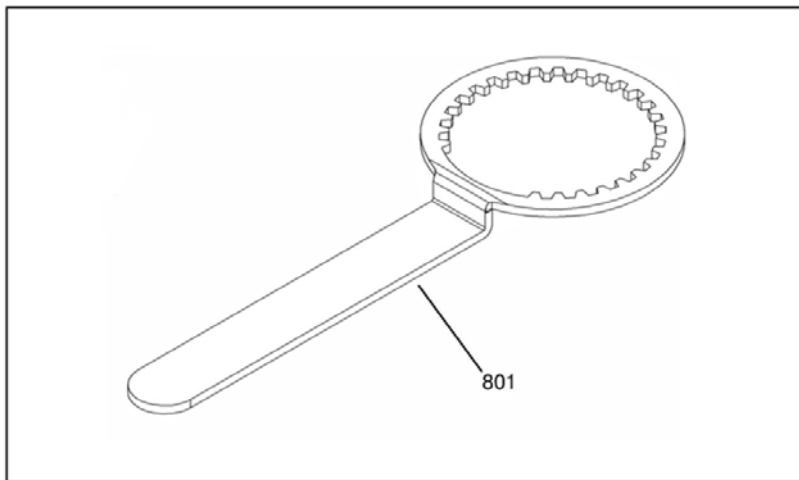

TOOLING

KT-012

RICAMBI / SPARES

POS	COD	DESCR
800	10271	PISTON STROKE LOCKER
801	ATT-031/2	CLUTCH DRUM LOCKING TOOL
802A	ATT-031/3	OIL SEAL MOUNTING TOOL
803	ATT-017	PISTON PIN PUNCH d.15mm
804	ATT-006	CIRCLIP 15mm ASSEM.TOOL