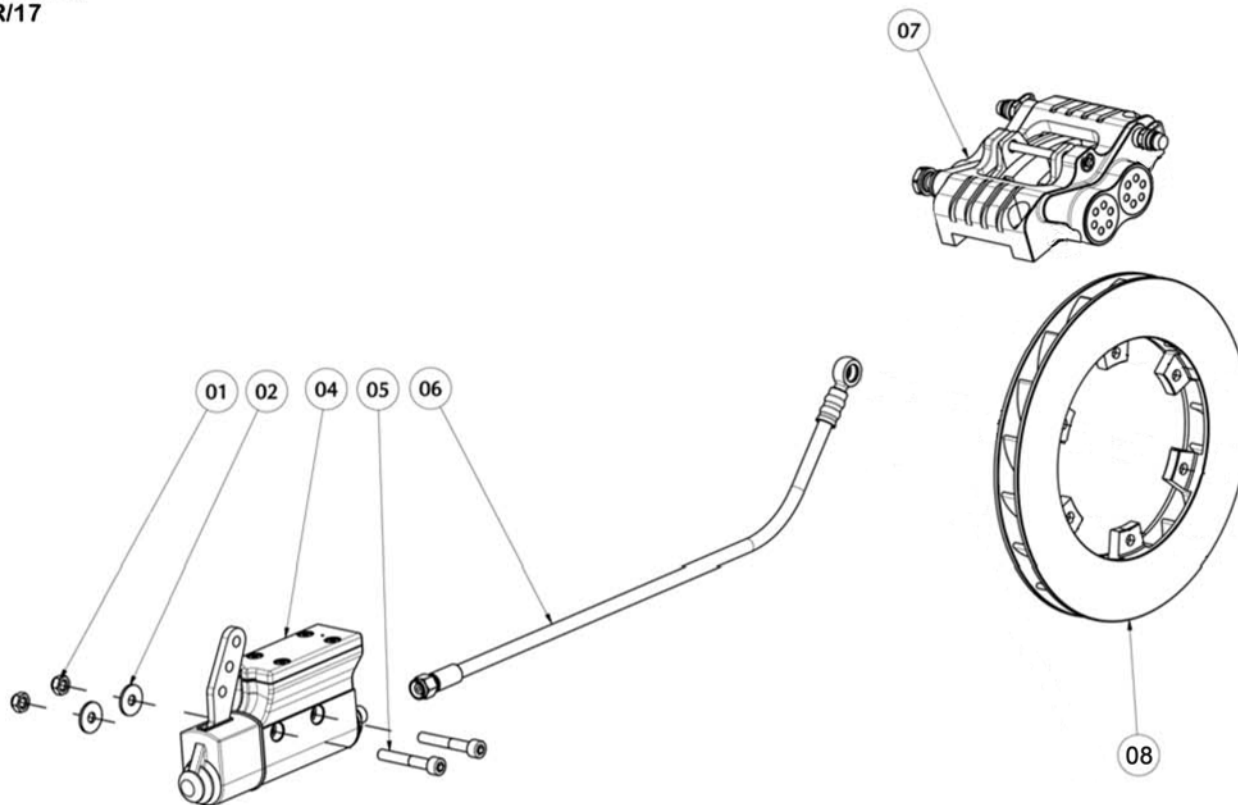

KB170

4WP 17/FR/17
4WH 16/FR/14 r17
2WP 18/FR/17

Pos.	Code	Description	Q.ty
01	KVDA06BS	LOW SELF-LOCKING NUT M6 ZINC-PLATED	2
02	KVR0618S	WASHER 6x18mm ZINC-PLATED	2
04	KB030	BRAKE PUMP W/TRANSPARENT TANK	1
05	KVC06040S	CYLINDRICAL HEAD SCREW M6x40mm	2
06	KT308T-OC_068	STAINLESS STEEL PIPE 8mm -O/C- TRANSPARENT (68cm)	1
07	KB101ES-N	SPEED EVO2 HYDRAULIC BRAKE CALIPER	1
08	K239R-FLOT	FLOATING SELF-VENTILATED BRAKE DISK H18mm D.200mm	1

OPTIONAL

K727F (Ø 50mm)

K727D (Ø 40mm)

KB102B
only for K231, K251
K253, K254

KB107
only for K254