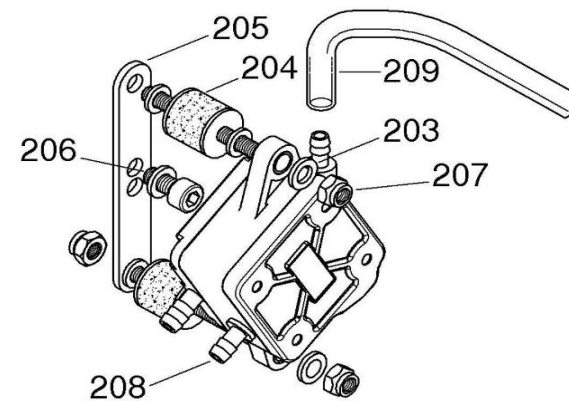

SISTEMA AMMISSIONE / INLET SYSTEM / SISTEME ADMISSION

BABY SWIFT