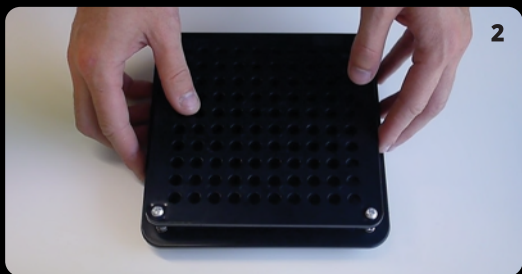

POWDER SPREADER*

MIDDLE PLATE*

SPILL GUARD*

CAPSULE BODY & CAP

* Part colours may vary depending on capsule size

INSTRUCTIONS

BEFORE FIRST USE

Use a Phillips screwdriver to attach the **Handle** to the **Tamper**. Screws are found pre-attached to the handle.

**OPEN ALL OF YOUR CAPSULES,
SEPARATING THE BODY AND CAPS
INTO DIFFERENT BOWLS**

The large part is the body
and the small part is the cap

PLACE THE **BODY PLATE ON A TABLE**

PLACE THE **FRAME PLATE** ON TOP OF IT