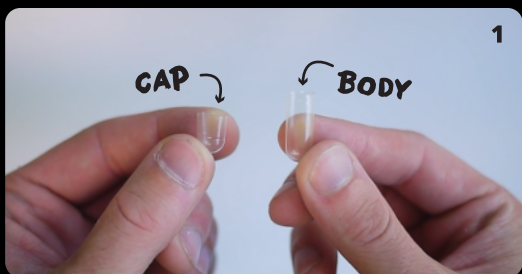

POWDER SPREADER*

MIDDLE PLATE*

SPILL GUARD*

CAPSULE BODY & CAP

* Part colours may vary depending on capsule size

INSTRUCTIONS

BEFORE FIRST USE

Use a Phillips screwdriver to attach the **Handle** to the **Tamper**. Screws are found pre-attached to the handle.

**OPEN ALL OF YOUR CAPSULES,
SEPARATING THE BODY AND CAPS
INTO DIFFERENT BOWLS**

The large part is the body
and the small part is the cap

PLACE THE **BODY PLATE ON A TABLE**

PLACE THE **FRAME PLATE** ON TOP OF IT