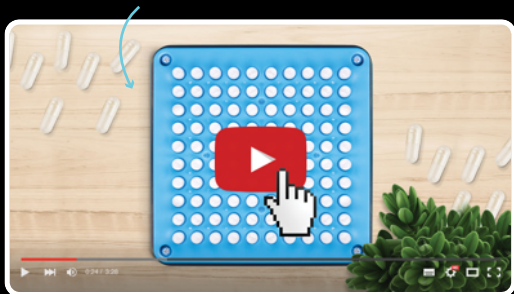

INSTRUCTION MANUAL

SEE HOW IT WORKS

Go to www.all-in-capsule.com
and see how the capsule
machine works!

**WATCH THE VIDEO TUTORIAL
AT WWW.ALL-IN-CAPSULE.COM**

BODY PLATE

CAPPING PLATE

FRAME PLATE

TAMPER

POWDER SPREADER*

MIDDLE PLATE*

SPILL GUARD*

CAPSULE BODY & CAP

* Part colours may vary depending on capsule size

INSTRUCTIONS

BEFORE FIRST USE

Use a Phillips screwdriver to attach the **Handle** to the **Tamper**. Screws are found pre-attached to the handle.

**OPEN ALL OF YOUR CAPSULES,
SEPARATING THE BODY AND CAPS
INTO DIFFERENT BOWLS**

The large part is the body
and the small part is the cap

PLACE THE **BODY PLATE ON A TABLE**

PLACE THE **FRAME PLATE** ON TOP OF IT