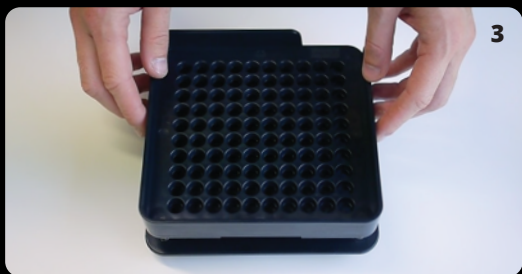

POWDER SPREADER*

MIDDLE PLATE*

SPILL GUARD*

CAPSULE BODY & CAP

* Part colours may vary depending on capsule size

INSTRUCTIONS

BEFORE FIRST USE

Use a Phillips screwdriver to attach the **Handle** to the **Tamper**. Screws are found pre-attached to the handle.

**OPEN ALL OF YOUR CAPSULES,
SEPARATING THE BODY AND CAPS
INTO DIFFERENT BOWLS**

The large part is the body
and the small part is the cap

PLACE THE **BODY PLATE ON A TABLE**

PLACE THE **FRAME PLATE** ON TOP OF IT