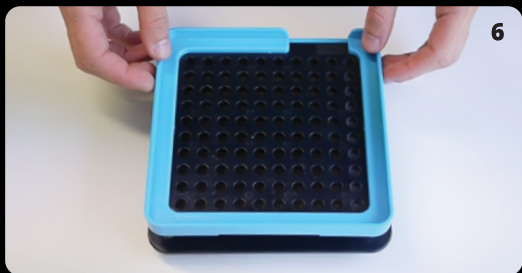

POWDER SPREADER*

MIDDLE PLATE*

SPILL GUARD*

CAPSULE BODY & CAP

* Part colours may vary depending on capsule size

INSTRUCTIONS

BEFORE FIRST USE

Use a Phillips screwdriver to attach the **Handle** to the **Tamper**. Screws are found pre-attached to the handle.

**OPEN ALL OF YOUR CAPSULES,
SEPARATING THE BODY AND CAPS
INTO DIFFERENT BOWLS**

The large part is the body
and the small part is the cap

PLACE THE **BODY PLATE ON A TABLE**

PLACE THE **FRAME PLATE** ON TOP OF IT

POUR ALL OF THE **CAPSULE BODIES**
ONTO THE **FRAME PLATE**

SHAKE THE **CAPSULE MACHINE** GENTLY

So that all of the capsule bodies fall into place. Make sure all capsule openings are facing upwards

**LIFT UP THE FRAME PLATE
AND ATTACH SPILL GUARD**