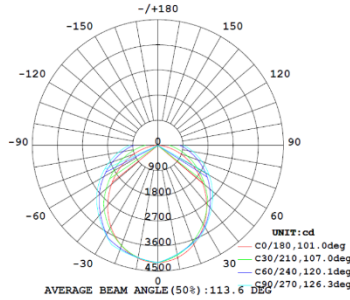

8FT 90W

4,000K

OPTIONAL MOUNTING

OPTIONAL ACCESSORIES

Emergency Back-up