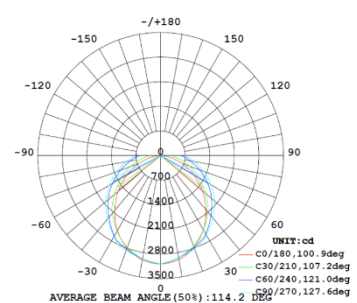

PHOTOMETRIC DATA

4FT 36W

3,500K

4,000K

5,000K

Note: The Curves indicate the illuminated area and the average illumination when the luminaire is at different distance.

Note: The Curves indicate the illuminated area and the average illumination when the luminaire is at different distance.

Note: The Curves indicate the illuminated area and the average illumination when the luminaire is at different distance.

4FT 44W

3,500K

4,000K

5,000K

Note: The Curves indicate the illuminated area and the average illumination when the luminaire is at different distance.

Note: The Curves indicate the illuminated area and the average illumination when the luminaire is at different distance.

Note: The Curves indicate the illuminated area and the average illumination when the luminaire is at different distance.

8FT 48W

3,500K

4,000K

5,000K

8FT 68W

3,500K

4,000K

5,000K