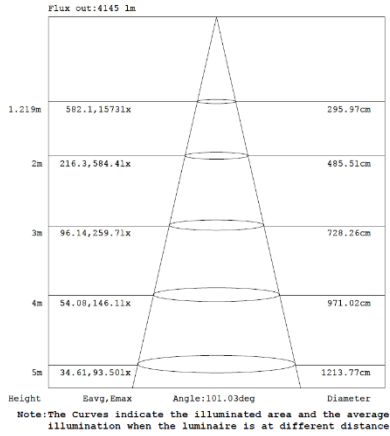

8FT 48W

3,500K

4,000K

5,000K

8FT 68W

3,500K

4,000K

5,000K