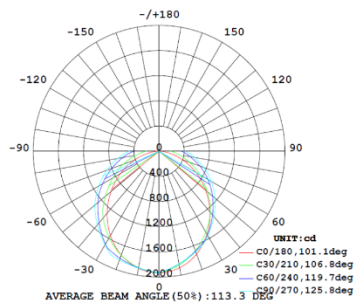

4FT 22W

3,500K

4,000K

5,000K

4FT 28W

3,500K

4,000K

5,000K

PHOTOMETRIC DATA

4FT 36W

3,500K

4,000K

5,000K

Note: The Curves indicate the illuminated area and the average illumination when the luminaire is at different distance.

Note: The Curves indicate the illuminated area and the average illumination when the luminaire is at different distance.

Note: The Curves indicate the illuminated area and the average illumination when the luminaire is at different distance.

4FT 44W

3,500K

4,000K

5,000K

Note: The Curves indicate the illuminated area and the average illumination when the luminaire is at different distance.

Note: The Curves indicate the illuminated area and the average illumination when the luminaire is at different distance.

Note: The Curves indicate the illuminated area and the average illumination when the luminaire is at different distance.