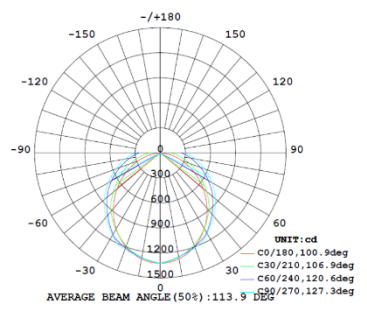

4FT 22W

3,500K

4,000K

5,000K

4FT 28W

3,500K

4,000K

5,000K

PHOTOMETRIC DATA

4FT 36W

3,500K

4,000K

5,000K

Note: The Curves indicate the illuminated area and the average illumination when the luminaire is at different distance.

Note: The Curves indicate the illuminated area and the average illumination when the luminaire is at different distance.

Note: The Curves indicate the illuminated area and the average illumination when the luminaire is at different distance.

4FT 44W

3,500K

4,000K

5,000K

Note: The Curves indicate the illuminated area and the average illumination when the luminaire is at different distance.