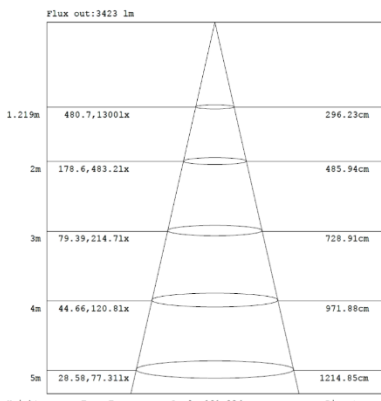

PHOTOMETRIC DATA

4FT 36W

3,500K

4,000K

5,000K

Note: The Curves indicate the illuminated area and the average illumination when the luminaire is at different distance.

Note: The Curves indicate the illuminated area and the average illumination when the luminaire is at different distance.

Note: The Curves indicate the illuminated area and the average illumination when the luminaire is at different distance.

4FT 44W

3,500K

4,000K

5,000K

Note: The Curves indicate the illuminated area and the average illumination when the luminaire is at different distance.

Note: The Curves indicate the illuminated area and the average illumination when the luminaire is at different distance.

Note: The Curves indicate the illuminated area and the average illumination when the luminaire is at different distance.