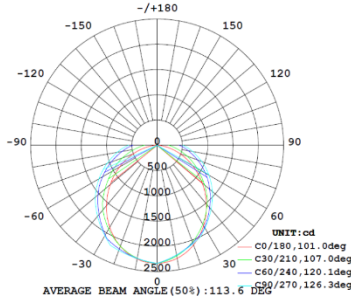

8FT 48W

3,500K

4,000K

5,000K

8FT 68W

3,500K

4,000K

5,000K