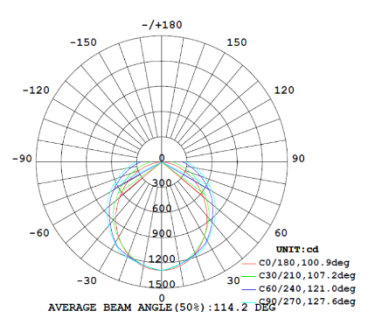

4FT 22W

3,500K

4,000K

5,000K

4FT 28W

3,500K

4,000K

5,000K

PHOTOMETRIC DATA

4FT 36W

3,500K

4,000K

5,000K

Note: The Curves indicate the illuminated area and the average illumination when the luminaire is at different distance.

Note: The Curves indicate the illuminated area and the average illumination when the luminaire is at different distance.

Note: The Curves indicate the illuminated area and the average illumination when the luminaire is at different distance.

4FT 44W

3,500K

4,000K

5,000K

Note: The Curves indicate the illuminated area and the average illumination when the luminaire is at different distance.

Note: The Curves indicate the illuminated area and the average illumination when the luminaire is at different distance.

Note: The Curves indicate the illuminated area and the average illumination when the luminaire is at different distance.