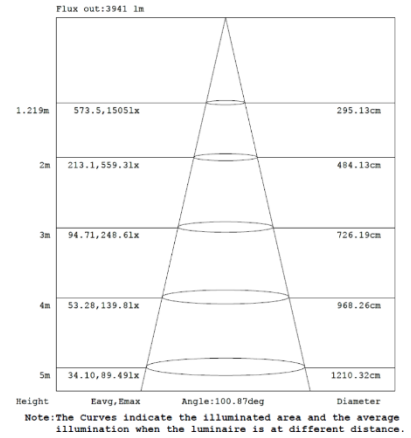

PHOTOMETRIC DATA

4FT 36W

3,500K

4,000K

5,000K

Note: The Curves indicate the illuminated area and the average illumination when the luminaire is at different distance.

Note: The Curves indicate the illuminated area and the average illumination when the luminaire is at different distance.

Note: The Curves indicate the illuminated area and the average illumination when the luminaire is at different distance.

4FT 44W

3,500K

4,000K

5,000K

Note: The Curves indicate the illuminated area and the average illumination when the luminaire is at different distance.

Note: The Curves indicate the illuminated area and the average illumination when the luminaire is at different distance.

Note: The Curves indicate the illuminated area and the average illumination when the luminaire is at different distance.

8FT 48W

3,500K

4,000K

5,000K

8FT 68W

3,500K

4,000K

5,000K