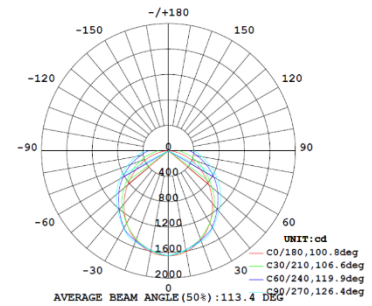

4FT 22W

3,500K

4,000K

5,000K

4FT 28W

3,500K

4,000K

5,000K

PHOTOMETRIC DATA

4FT 36W

3,500K

4,000K

5,000K

Note: The Curves indicate the illuminated area and the average illumination when the luminaire is at different distance.

Note: The Curves indicate the illuminated area and the average illumination when the luminaire is at different distance.

Note: The Curves indicate the illuminated area and the average illumination when the luminaire is at different distance.

4FT 44W

3,500K

4,000K

5,000K

Note: The Curves indicate the illuminated area and the average illumination when the luminaire is at different distance.

Note: The Curves indicate the illuminated area and the average illumination when the luminaire is at different distance.

Note: The Curves indicate the illuminated area and the average illumination when the luminaire is at different distance.