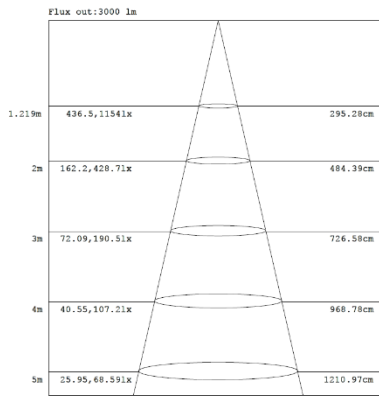

PHOTOMETRIC DATA

4FT 36W

3,500K

4,000K

5,000K

Note: The Curves indicate the illuminated area and the average illumination when the luminaire is at different distance.

Note: The Curves indicate the illuminated area and the average illumination when the luminaire is at different distance.

Note: The Curves indicate the illuminated area and the average illumination when the luminaire is at different distance.

4FT 44W

3,500K

4,000K

5,000K

Note: The Curves indicate the illuminated area and the average illumination when the luminaire is at different distance.

Note: The Curves indicate the illuminated area and the average illumination when the luminaire is at different distance.

Note: The Curves indicate the illuminated area and the average illumination when the luminaire is at different distance.