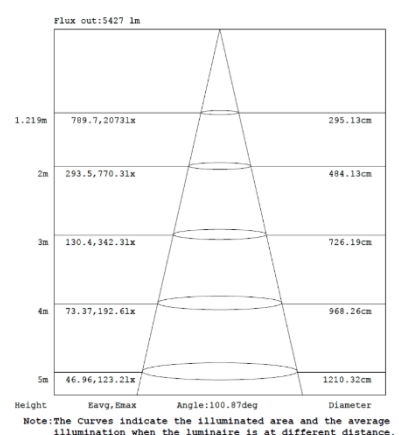

PHOTOMETRIC DATA

4FT 36W

3,500K

4,000K

5,000K

Note: The Curves indicate the illuminated area and the average illumination when the luminaire is at different distance.

Note: The Curves indicate the illuminated area and the average illumination when the luminaire is at different distance.

Note: The Curves indicate the illuminated area and the average illumination when the luminaire is at different distance.

4FT 44W

3,500K

4,000K

5,000K

Note: The Curves indicate the illuminated area and the average illumination when the luminaire is at different distance.

Note: The Curves indicate the illuminated area and the average illumination when the luminaire is at different distance.

Note: The Curves indicate the illuminated area and the average illumination when the luminaire is at different distance.

8FT 48W

3,500K

4,000K

5,000K

8FT 68W

3,500K

4,000K

5,000K