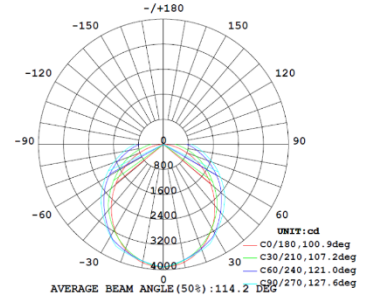

8FT 90W

5,000K

OPTIONAL MOUNTING

OPTIONAL ACCESSORIES

Emergency Back-up