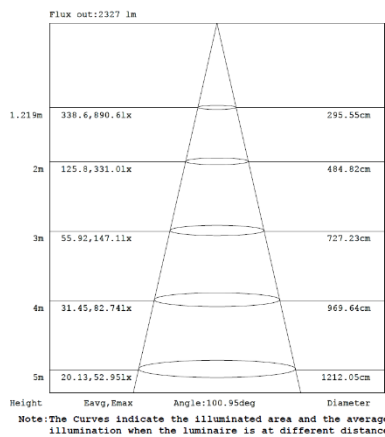

4FT 22W

3,500K

4,000K

5,000K

4FT 28W

3,500K

4,000K

5,000K

PHOTOMETRIC DATA

4FT 36W

3,500K

4,000K

5,000K

Note: The Curves indicate the illuminated area and the average illumination when the luminaire is at different distance.

Note: The Curves indicate the illuminated area and the average illumination when the luminaire is at different distance.

Note: The Curves indicate the illuminated area and the average illumination when the luminaire is at different distance.

4FT 44W

3,500K

4,000K

5,000K

Note: The Curves indicate the illuminated area and the average illumination when the luminaire is at different distance.

Note: The Curves indicate the illuminated area and the average illumination when the luminaire is at different distance.

Note: The Curves indicate the illuminated area and the average illumination when the luminaire is at different distance.