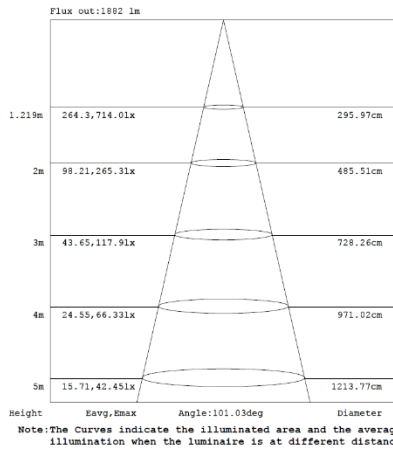

4FT 22W

3,500K

4,000K

5,000K

4FT 28W

3,500K

4,000K

5,000K

PHOTOMETRIC DATA

4FT 36W

3,500K

4,000K

5,000K

Note: The Curves indicate the illuminated area and the average illumination when the luminaire is at different distance.

Note: The Curves indicate the illuminated area and the average illumination when the luminaire is at different distance.

Note: The Curves indicate the illuminated area and the average illumination when the luminaire is at different distance.

4FT 44W

3,500K

4,000K

5,000K

Note: The Curves indicate the illuminated area and the average illumination when the luminaire is at different distance.

Note: The Curves indicate the illuminated area and the average illumination when the luminaire is at different distance.

Note: The Curves indicate the illuminated area and the average illumination when the luminaire is at different distance.