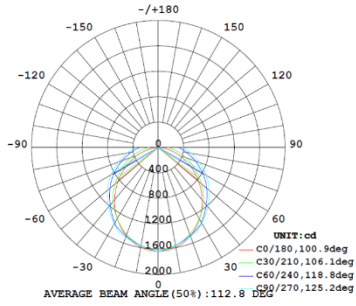

4FT 22W

3,500K

4,000K

5,000K

4FT 28W

3,500K

4,000K

5,000K

PHOTOMETRIC DATA

4FT 36W

3,500K

4,000K

5,000K

Note: The Curves indicate the illuminated area and the average illumination when the luminaire is at different distance.

Note: The Curves indicate the illuminated area and the average illumination when the luminaire is at different distance.

Note: The Curves indicate the illuminated area and the average illumination when the luminaire is at different distance.

4FT 44W

3,500K

4,000K

5,000K

Note: The Curves indicate the illuminated area and the average illumination when the luminaire is at different distance.

Note: The Curves indicate the illuminated area and the average illumination when the luminaire is at different distance.

Note: The Curves indicate the illuminated area and the average illumination when the luminaire is at different distance.