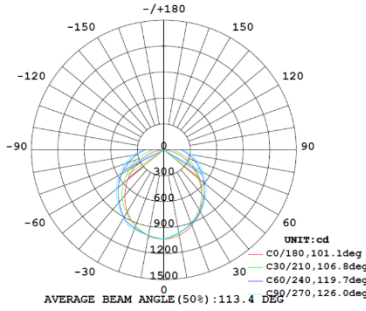

4FT 22W

3,500K