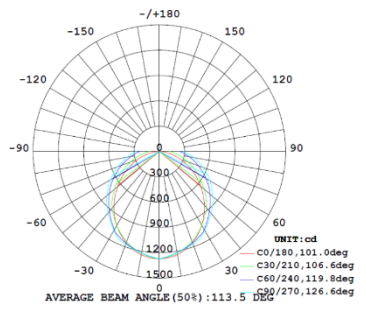

4FT 22W

3,500K

4,000K

5,000K

4FT 28W

3,500K

4,000K

5,000K

PHOTOMETRIC DATA

4FT 36W

3,500K

4,000K

5,000K

Note: The Curves indicate the illuminated area and the average illumination when the luminaire is at different distance.

Note: The Curves indicate the illuminated area and the average illumination when the luminaire is at different distance.

Note: The Curves indicate the illuminated area and the average illumination when the luminaire is at different distance.

4FT 44W

3,500K

4,000K

5,000K

Note: The Curves indicate the illuminated area and the average illumination when the luminaire is at different distance.