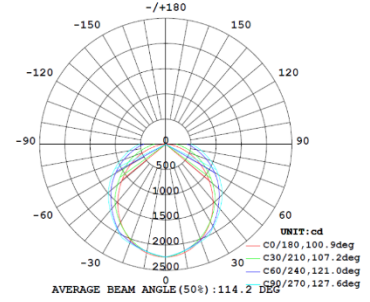

8FT 48W

3,500K

4,000K

5,000K

8FT 68W

3,500K

4,000K

5,000K