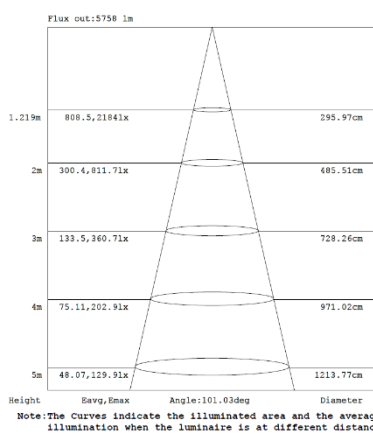

PHOTOMETRIC DATA

4FT 36W

3,500K

4,000K

5,000K

Note: The Curves indicate the illuminated area and the average illumination when the luminaire is at different distance.

Note: The Curves indicate the illuminated area and the average illumination when the luminaire is at different distance.

Note: The Curves indicate the illuminated area and the average illumination when the luminaire is at different distance.

4FT 44W

3,500K

4,000K

5,000K

Note: The Curves indicate the illuminated area and the average illumination when the luminaire is at different distance.

Note: The Curves indicate the illuminated area and the average illumination when the luminaire is at different distance.

Note: The Curves indicate the illuminated area and the average illumination when the luminaire is at different distance.

8FT 48W

3,500K

4,000K

5,000K

8FT 68W

3,500K

4,000K

5,000K