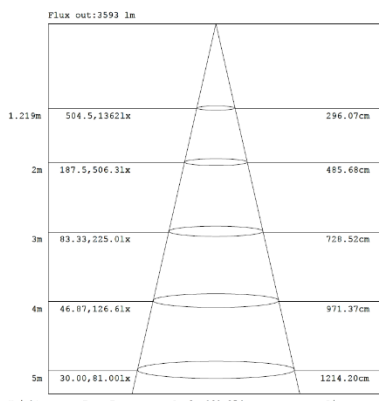

PHOTOMETRIC DATA

4FT 36W

3,500K

4,000K

5,000K

Note: The Curves indicate the illuminated area and the average illumination when the luminaire is at different distance.

Note: The Curves indicate the illuminated area and the average illumination when the luminaire is at different distance.

Note: The Curves indicate the illuminated area and the average illumination when the luminaire is at different distance.

4FT 44W

3,500K

4,000K

5,000K

Note: The Curves indicate the illuminated area and the average illumination when the luminaire is at different distance.

Note: The Curves indicate the illuminated area and the average illumination when the luminaire is at different distance.

Note: The Curves indicate the illuminated area and the average illumination when the luminaire is at different distance.