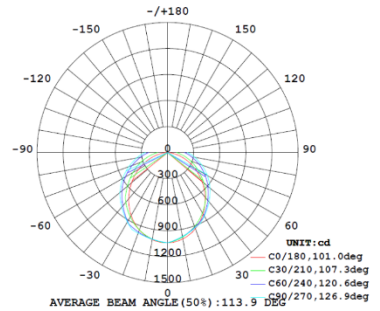

Series	Size	4FT Wattage	8FT Wattage	Color Temperature	Dimming	Material
LOC-SL	4FT = 4 foot 8FT = 8 foot	22W 28W 36W 44W	48W 68W 90W	3500K 4000K 5000K	Dimmable	F = Frosted Lens

MEASUREMENTS

MODEL	QUANTITY	WEIGHT	UPC CODE
LOC-4FTSL-MW(22/28/36/44)MCCT(35/40/50)DF	1	lbs	00810050940108
LOC-8FTSL-MW(48/68/90)MCCT(35/40/50)DF	1	lbs	00810050940184

4FT 22W

3,500K

4,000K

5,000K

4FT 28W

3,500K

4,000K

5,000K

PHOTOMETRIC DATA

4FT 36W

3,500K

4,000K

5,000K

Note: The Curves indicate the illuminated area and the average illumination when the luminaire is at different distance.

Note: The Curves indicate the illuminated area and the average illumination when the luminaire is at different distance.

Note: The Curves indicate the illuminated area and the average illumination when the luminaire is at different distance.

4FT 44W

3,500K

4,000K

5,000K

Note: The Curves indicate the illuminated area and the average illumination when the luminaire is at different distance.