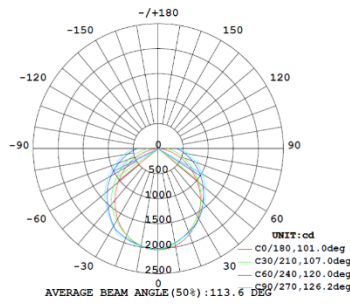

4FT 22W

3,500K

4,000K

5,000K

4FT 28W

3,500K

4,000K

5,000K

PHOTOMETRIC DATA

4FT 36W

3,500K

4,000K

5,000K

Note: The Curves indicate the illuminated area and the average illumination when the luminaire is at different distance.

Note: The Curves indicate the illuminated area and the average illumination when the luminaire is at different distance.

Note: The Curves indicate the illuminated area and the average illumination when the luminaire is at different distance.

4FT 44W

3,500K

4,000K

5,000K

Note: The Curves indicate the illuminated area and the average illumination when the luminaire is at different distance.

Note: The Curves indicate the illuminated area and the average illumination when the luminaire is at different distance.

Note: The Curves indicate the illuminated area and the average illumination when the luminaire is at different distance.