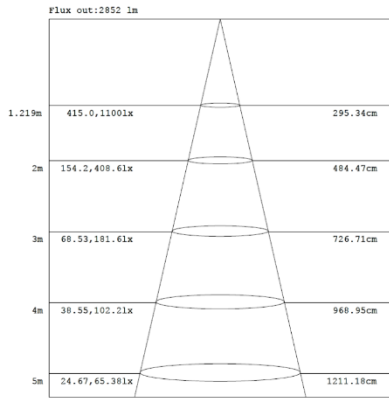

PHOTOMETRIC DATA

4FT 36W

3,500K

4,000K

5,000K

Note: The Curves indicate the illuminated area and the average illumination when the luminaire is at different distance.

Note: The Curves indicate the illuminated area and the average illumination when the luminaire is at different distance.

Note: The Curves indicate the illuminated area and the average illumination when the luminaire is at different distance.

4FT 44W

3,500K

4,000K

5,000K

Note: The Curves indicate the illuminated area and the average illumination when the luminaire is at different distance.

Note: The Curves indicate the illuminated area and the average illumination when the luminaire is at different distance.

Note: The Curves indicate the illuminated area and the average illumination when the luminaire is at different distance.