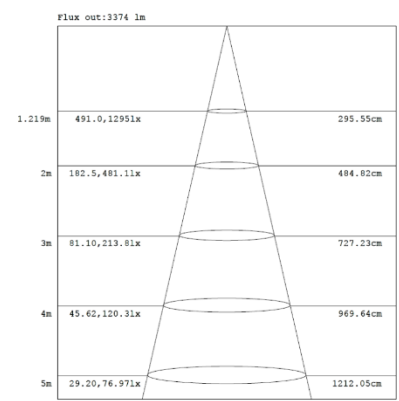

PHOTOMETRIC DATA

4FT 36W

3,500K

4,000K

5,000K

Note: The Curves indicate the illuminated area and the average illumination when the luminaire is at different distance.

Note: The Curves indicate the illuminated area and the average illumination when the luminaire is at different distance.

Note: The Curves indicate the illuminated area and the average illumination when the luminaire is at different distance.

4FT 44W

3,500K

4,000K

5,000K

Note: The Curves indicate the illuminated area and the average illumination when the luminaire is at different distance.

Note: The Curves indicate the illuminated area and the average illumination when the luminaire is at different distance.

Note: The Curves indicate the illuminated area and the average illumination when the luminaire is at different distance.