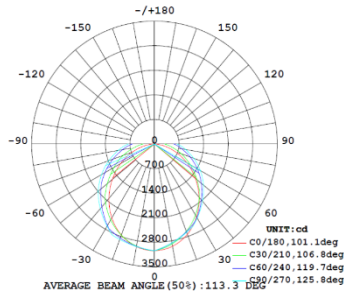

PHOTOMETRIC DATA

4FT 36W

3,500K

4,000K

5,000K

Note: The Curves indicate the illuminated area and the average illumination when the luminaire is at different distance.

Note: The Curves indicate the illuminated area and the average illumination when the luminaire is at different distance.

Note: The Curves indicate the illuminated area and the average illumination when the luminaire is at different distance.

4FT 44W

3,500K

4,000K

5,000K

Note: The Curves indicate the illuminated area and the average illumination when the luminaire is at different distance.

Note: The Curves indicate the illuminated area and the average illumination when the luminaire is at different distance.

Note: The Curves indicate the illuminated area and the average illumination when the luminaire is at different distance.

8FT 48W

3,500K

4,000K

5,000K

8FT 68W

3,500K

4,000K

5,000K