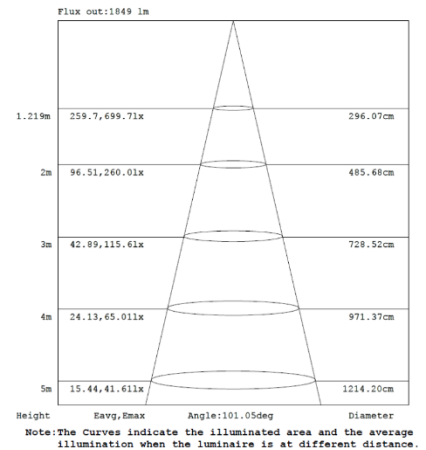

4FT 22W

3,500K

4,000K

5,000K

4FT 28W

3,500K

4,000K

5,000K

PHOTOMETRIC DATA

4FT 36W

3,500K

4,000K

5,000K

Note: The Curves indicate the illuminated area and the average illumination when the luminaire is at different distance.

Note: The Curves indicate the illuminated area and the average illumination when the luminaire is at different distance.

Note: The Curves indicate the illuminated area and the average illumination when the luminaire is at different distance.

4FT 44W

3,500K

4,000K

5,000K

Note: The Curves indicate the illuminated area and the average illumination when the luminaire is at different distance.

Note: The Curves indicate the illuminated area and the average illumination when the luminaire is at different distance.

Note: The Curves indicate the illuminated area and the average illumination when the luminaire is at different distance.