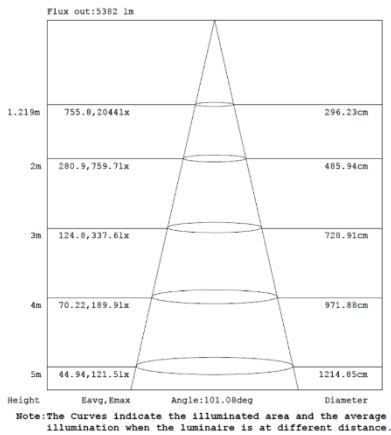

PHOTOMETRIC DATA

4FT 36W

3,500K

4,000K

5,000K

Note: The Curves indicate the illuminated area and the average illumination when the luminaire is at different distance.

Note: The Curves indicate the illuminated area and the average illumination when the luminaire is at different distance.

Note: The Curves indicate the illuminated area and the average illumination when the luminaire is at different distance.

4FT 44W

3,500K

4,000K

5,000K

Note: The Curves indicate the illuminated area and the average illumination when the luminaire is at different distance.

Note: The Curves indicate the illuminated area and the average illumination when the luminaire is at different distance.

Note: The Curves indicate the illuminated area and the average illumination when the luminaire is at different distance.

8FT 48W

3,500K

4,000K

5,000K

8FT 68W

3,500K

4,000K

5,000K