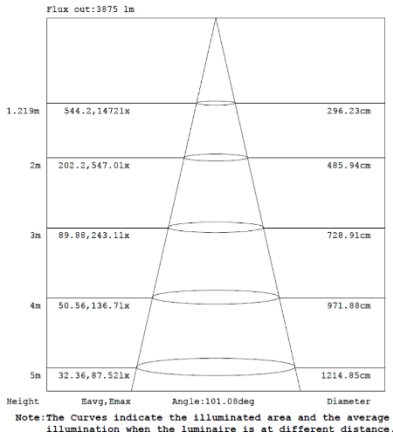

8FT 48W

3,500K

4,000K

5,000K

8FT 68W

3,500K

4,000K

5,000K