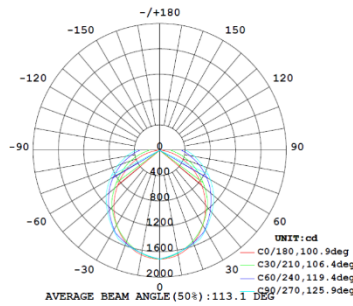

4FT 22W

3,500K

4,000K

5,000K

4FT 28W

3,500K

4,000K

5,000K

PHOTOMETRIC DATA

4FT 36W

3,500K

4,000K

5,000K

Note: The Curves indicate the illuminated area and the average illumination when the luminaire is at different distance.

Note: The Curves indicate the illuminated area and the average illumination when the luminaire is at different distance.

Note: The Curves indicate the illuminated area and the average illumination when the luminaire is at different distance.

4FT 44W

3,500K

4,000K

5,000K

Note: The Curves indicate the illuminated area and the average illumination when the luminaire is at different distance.