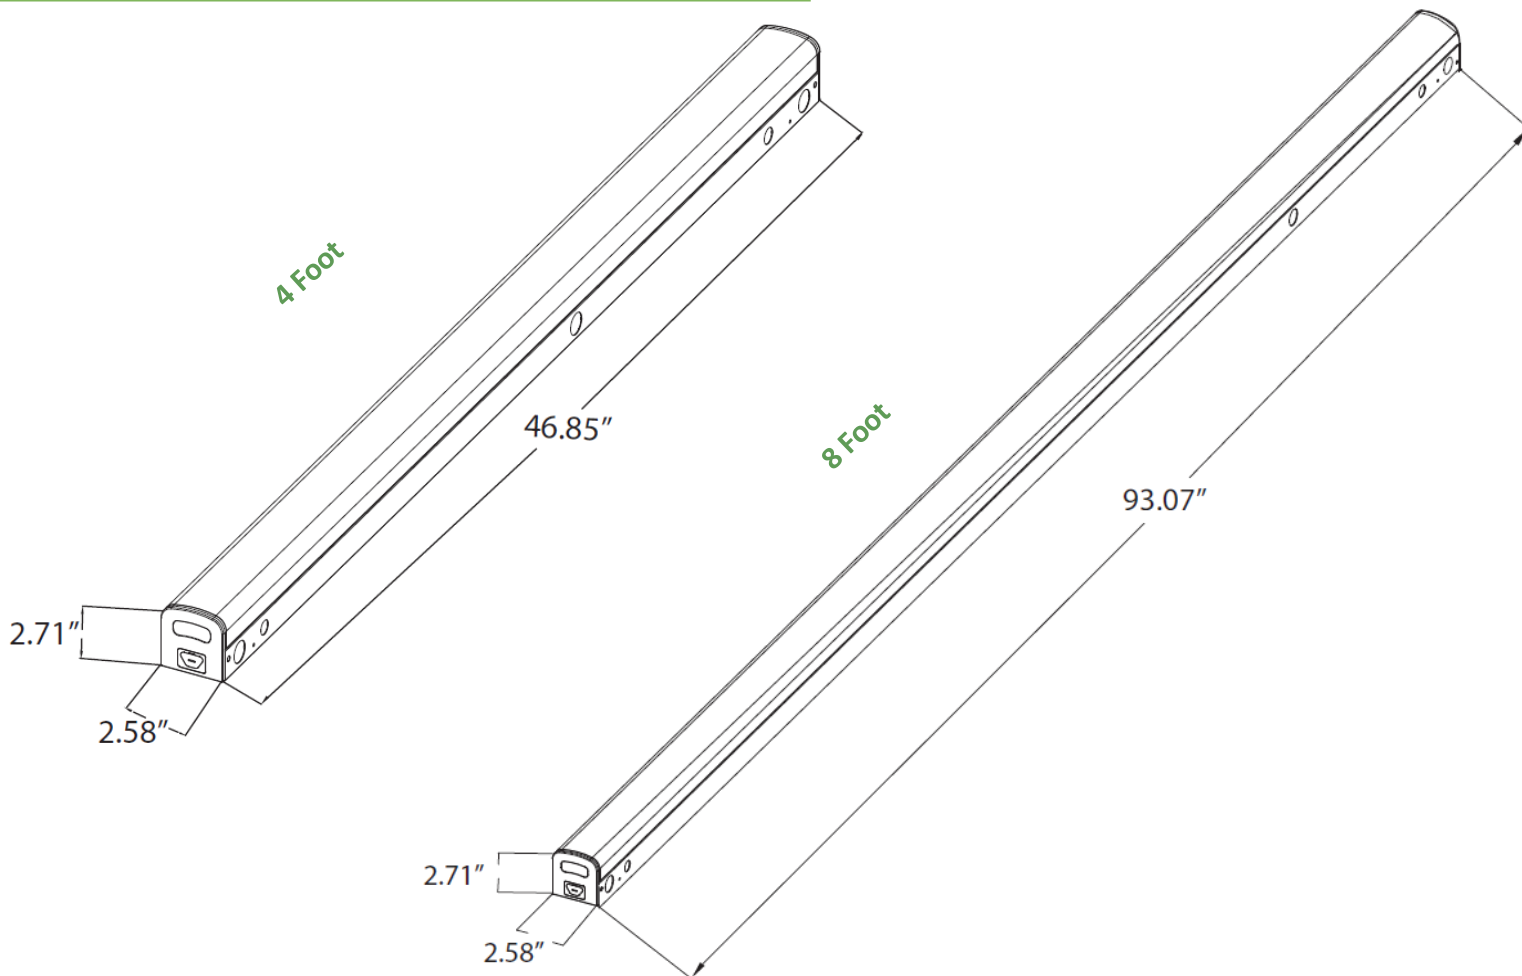

LED LOC-#FTSL Multi Watt Multi CCT Strip Light Series

4 Foot

8 Foot

FEATURES

- Default Wattage is the highest wattage:
 - 4 Foot – 44W
 - 8 Foot – 90W
- Default CCT: 5,000K
- IP20 rated
- Linkable design (see page 2 for details)
- 50,000 hours lifetime

ELECTRICAL:

Available as 120-277V input. -20°C to 50°C, -4°F to 122°F

INSTALLATION & MOUNTING:

Hanging chain, surface mount or J-adaptor. These can link together. See above features for how many.

CONTROLS & DIMMING:

Series	Size	4FT Wattage	8FT Wattage	Color Temperature	Dimming	Material
LOC-SL	4FT = 4 foot 8FT = 8 foot	22W 28W 36W 44W	48W 68W 90W	3500K 4000K 5000K	Dimmable	F = Frosted Lens

MEASUREMENTS

MODEL	QUANTITY	WEIGHT	UPC CODE
LOC-4FTSL-MW(22/28/36/44)MCCT(35/40/50)DF	1	lbs	00810050940108
LOC-8FTSL-MW(48/68/90)MCCT(35/40/50)DF	1	lbs	00810050940184