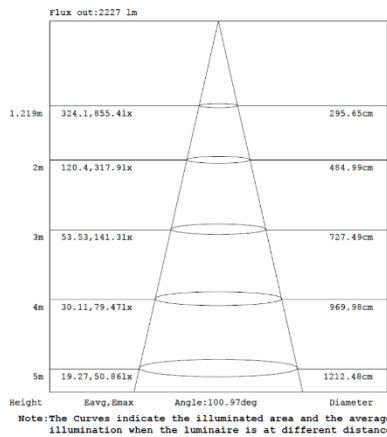

4FT 22W

3,500K

4,000K

5,000K

4FT 28W

3,500K

4,000K

5,000K

PHOTOMETRIC DATA

4FT 36W

3,500K

4,000K

5,000K

Note: The Curves indicate the illuminated area and the average illumination when the luminaire is at different distance.

Note: The Curves indicate the illuminated area and the average illumination when the luminaire is at different distance.

Note: The Curves indicate the illuminated area and the average illumination when the luminaire is at different distance.

4FT 44W

3,500K

4,000K

5,000K

Note: The Curves indicate the illuminated area and the average illumination when the luminaire is at different distance.

Note: The Curves indicate the illuminated area and the average illumination when the luminaire is at different distance.

Note: The Curves indicate the illuminated area and the average illumination when the luminaire is at different distance.