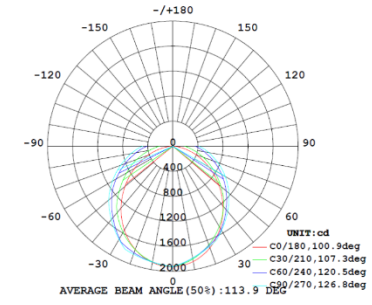

PHOTOMETRIC DATA

4FT 36W

3,500K

4,000K

5,000K

Note: The Curves indicate the illuminated area and the average illumination when the luminaire is at different distance.

Note: The Curves indicate the illuminated area and the average illumination when the luminaire is at different distance.

Note: The Curves indicate the illuminated area and the average illumination when the luminaire is at different distance.

4FT 44W

3,500K

4,000K

5,000K

Note: The Curves indicate the illuminated area and the average illumination when the luminaire is at different distance.

Note: The Curves indicate the illuminated area and the average illumination when the luminaire is at different distance.

Note: The Curves indicate the illuminated area and the average illumination when the luminaire is at different distance.