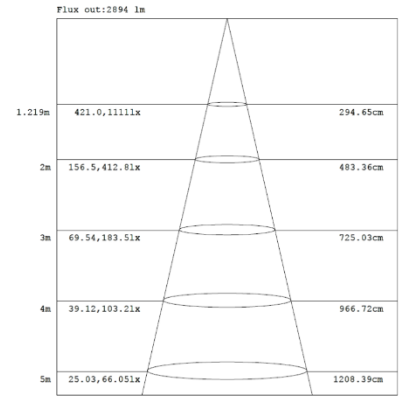

PHOTOMETRIC DATA

4FT 36W

3,500K

4,000K

5,000K

Note: The Curves indicate the illuminated area and the average illumination when the luminaire is at different distance.

Note: The Curves indicate the illuminated area and the average illumination when the luminaire is at different distance.

Note: The Curves indicate the illuminated area and the average illumination when the luminaire is at different distance.

4FT 44W

3,500K

4,000K

5,000K

Note: The Curves indicate the illuminated area and the average illumination when the luminaire is at different distance.

Note: The Curves indicate the illuminated area and the average illumination when the luminaire is at different distance.

Note: The Curves indicate the illuminated area and the average illumination when the luminaire is at different distance.