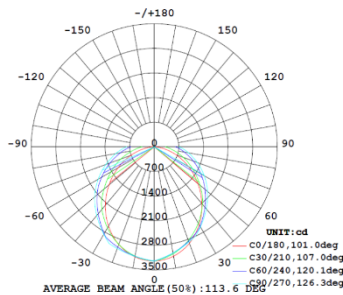

PHOTOMETRIC DATA

4FT 36W

3,500K

4,000K

5,000K

Note: The Curves indicate the illuminated area and the average illumination when the luminaire is at different distance.

Note: The Curves indicate the illuminated area and the average illumination when the luminaire is at different distance.

Note: The Curves indicate the illuminated area and the average illumination when the luminaire is at different distance.

4FT 44W

3,500K

4,000K

5,000K

Note: The Curves indicate the illuminated area and the average illumination when the luminaire is at different distance.

Note: The Curves indicate the illuminated area and the average illumination when the luminaire is at different distance.

Note: The Curves indicate the illuminated area and the average illumination when the luminaire is at different distance.

8FT 48W

3,500K

4,000K

5,000K

8FT 68W

3,500K

4,000K

5,000K