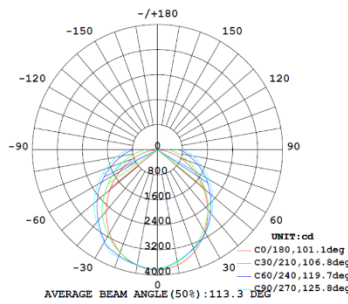

8FT 90W

3,500K