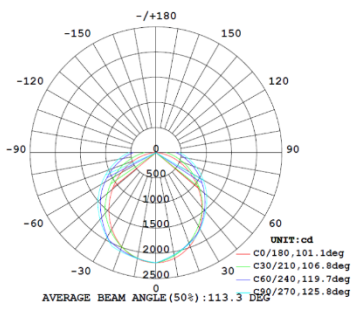

8FT 48W

3,500K

4,000K

5,000K

8FT 68W

3,500K

4,000K

5,000K