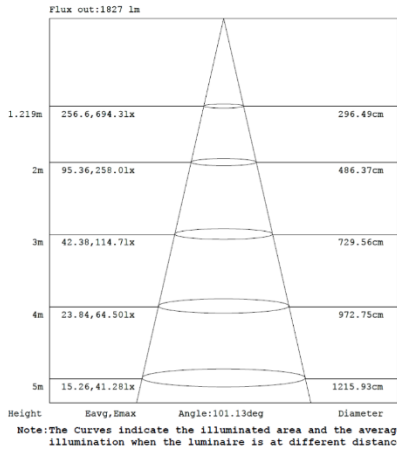

4FT 22W

3,500K

4,000K

5,000K

4FT 28W

3,500K

4,000K

5,000K

PHOTOMETRIC DATA

4FT 36W

3,500K

4,000K

5,000K

Note: The Curves indicate the illuminated area and the average illumination when the luminaire is at different distance.

Note: The Curves indicate the illuminated area and the average illumination when the luminaire is at different distance.

Note: The Curves indicate the illuminated area and the average illumination when the luminaire is at different distance.

4FT 44W

3,500K

4,000K

5,000K

Note: The Curves indicate the illuminated area and the average illumination when the luminaire is at different distance.

Note: The Curves indicate the illuminated area and the average illumination when the luminaire is at different distance.

Note: The Curves indicate the illuminated area and the average illumination when the luminaire is at different distance.