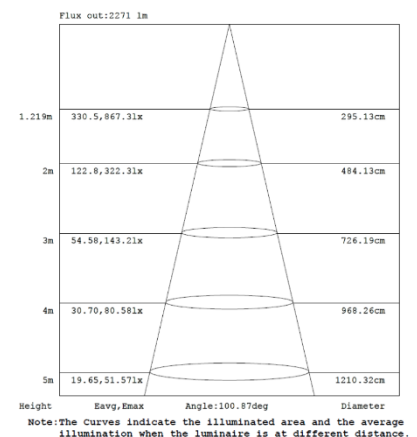

4FT 22W

3,500K

4,000K

5,000K

4FT 28W

3,500K

4,000K

5,000K

PHOTOMETRIC DATA

4FT 36W

3,500K

4,000K

5,000K

Note: The Curves indicate the illuminated area and the average illumination when the luminaire is at different distance.

Note: The Curves indicate the illuminated area and the average illumination when the luminaire is at different distance.

Note: The Curves indicate the illuminated area and the average illumination when the luminaire is at different distance.

4FT 44W

3,500K

4,000K

5,000K

Note: The Curves indicate the illuminated area and the average illumination when the luminaire is at different distance.