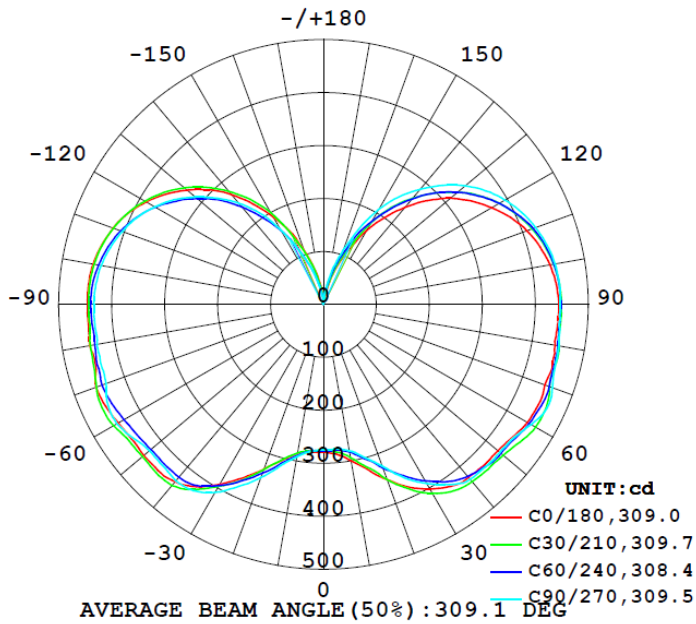

Series	Wattage Options	Wattage Options	Wattage Options	Color Temperature Options	Dimming
LOC-CL	18W 27W 36W	45W 54W 63W	60W 80W 100W	3000K 4000K 5000K	D = Continuous Dimming

MEASUREMENTS

MODEL	QUANTITY	WEIGHT	UPC CODE
LOC-CL-MW(18/27/36)MCCT(30/40/50)D	1	1.48lbs	00810050941501
LOC-CL-MW(45/54/63)MCCT(30/40/50)D	1	1.81lbs	00810050941518
LOC-CL-MW(63/80/100)MCCT(30/40/50)D	1	3.2 lbs	00810050941525

SELECTABLE COLOR TEMPERATURE OPTIONS

18W / 27W / 36W

Flux out: 708.5 lm

Height	Eavg, Emax	Angle: 90.00deg	Diameter
1m	225.5, 293.5lx		200.00cm
2m	56.38, 73.39lx		400.00cm
3m	25.06, 32.62lx		600.00cm
4m	14.10, 18.35lx		800.00cm
5m	9.021, 11.74lx		1000.00cm
6m	6.265, 8.154lx		1200.00cm
7m	4.603, 5.991lx		1400.00cm
8m	3.524, 4.587lx		1600.00cm
9m	2.784, 3.624lx		1800.00cm
10m	2.255, 2.935lx		2000.00cm

Note: The Curves indicate the illuminated area and the average illumination when the luminaire is at different distance.

45W / 54W / 63W

Flux out: 1205 lm

Height	Eavg, Emax	Angle: 90.00deg	Diameter
1m	383.7, 513.8lx		200.00cm
2m	95.92, 128.5lx		400.00cm
3m	42.63, 57.09lx		600.00cm
4m	23.98, 32.11lx		800.00cm
5m	15.35, 20.55lx		1000.00cm
6m	10.66, 14.27lx		1200.00cm
7m	7.830, 10.49lx		1400.00cm
8m	5.995, 8.028lx		1600.00cm
9m	4.737, 6.343lx		1800.00cm
10m	3.837, 5.138lx		2000.00cm

Note: The Curves indicate the illuminated area and the average illumination when the luminaire is at different distance.

63W / 80W / 100W

Flux out: 2139 lm

Height	Eavg, Emax	Angle: 90.00deg	Diameter
1m	680.8, 930.51x		200.00cm
2m	170.2, 232.61x		400.00cm
3m	75.65, 103.41x		600.00cm
4m	42.55, 58.161x		800.00cm
5m	27.23, 37.221x		1000.00cm
6m	18.91, 25.851x		1200.00cm
7m	13.89, 18.991x		1400.00cm
8m	10.64, 14.541x		1600.00cm
9m	8.405, 11.491x		1800.00cm
10m	6.808, 9.3051x		2000.00cm