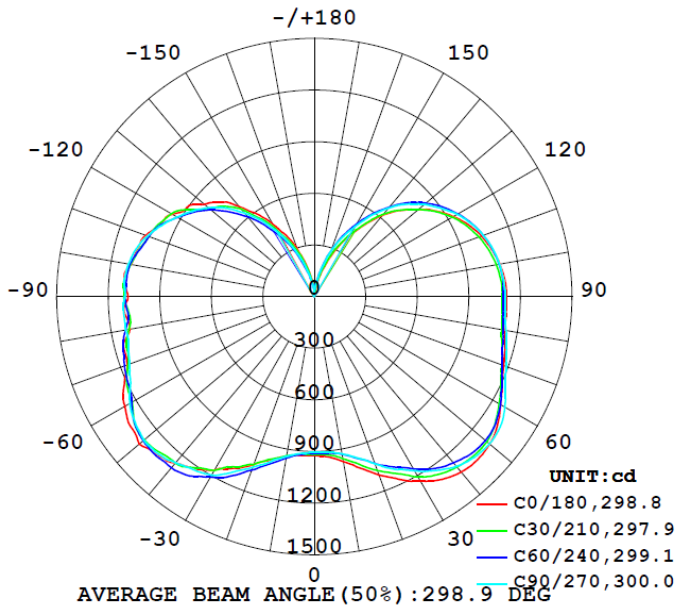

SELECTABLE COLOR TEMPERATURE OPTIONS

18W / 27W / 36W

Flux out: 708.5 lm

Height	Eavg, Emax	Angle: 90.00deg	Diameter
1m	225.5, 293.5lx		200.00cm
2m	56.38, 73.39lx		400.00cm
3m	25.06, 32.62lx		600.00cm
4m	14.10, 18.35lx		800.00cm
5m	9.021, 11.74lx		1000.00cm
6m	6.265, 8.154lx		1200.00cm
7m	4.603, 5.991lx		1400.00cm
8m	3.524, 4.587lx		1600.00cm
9m	2.784, 3.624lx		1800.00cm
10m	2.255, 2.935lx		2000.00cm

Note: The Curves indicate the illuminated area and the average illumination when the luminaire is at different distance.

45W / 54W / 63W

Flux out: 1205 lm

Height	Eavg, Emax	Angle: 90.00deg	Diameter
1m	383.7, 513.8lx		200.00cm
2m	95.92, 128.5lx		400.00cm
3m	42.63, 57.09lx		600.00cm
4m	23.98, 32.11lx		800.00cm
5m	15.35, 20.55lx		1000.00cm
6m	10.66, 14.27lx		1200.00cm
7m	7.830, 10.49lx		1400.00cm
8m	5.995, 8.028lx		1600.00cm
9m	4.737, 6.343lx		1800.00cm
10m	3.837, 5.138lx		2000.00cm

Note: The Curves indicate the illuminated area and the average illumination when the luminaire is at different distance.

63W / 80W / 100W

Flux out: 2139 lm

Height	Eavg, Emax	Angle: 90.00deg	Diameter
1m	680.8, 930.51x		200.00cm
2m	170.2, 232.61x		400.00cm
3m	75.65, 103.41x		600.00cm
4m	42.55, 58.161x		800.00cm
5m	27.23, 37.221x		1000.00cm
6m	18.91, 25.851x		1200.00cm
7m	13.89, 18.991x		1400.00cm
8m	10.64, 14.541x		1600.00cm
9m	8.405, 11.491x		1800.00cm
10m	6.808, 9.3051x		2000.00cm