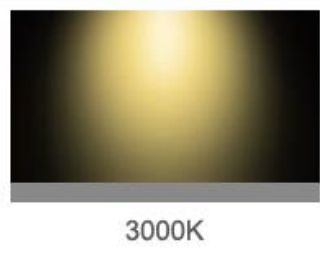

MODEL NUMBER – 3,000K / 4,000K / 5,000K	BASE	WATTAGE	LUMENS	EFFICACY	CRI	POWER FACTOR	THD	REPLACES
LOC-CL-MW(63/80/100)MCCT(30/40/50)D	E39	63W	6,955.2LM	110.4LM/W	85	0.8	15.8%	600W HID
LOC-CL-MW(63/80/100)MCCT(30/40/50)D	E39	80W	8,832LM	110.4LM/W	85	0.8	15.8%	600W HID
LOC-CL-MW(63/80/100)MCCT(30/40/50)D	E39	100W	11,040LM	110.4LM/W	85	0.8	15.8%	600W HID

SELECTABLE COLOR TEMPERATURE OPTIONS

18W / 27W / 36W

Flux out: 708.5 lm

Height	Eavg, Emax	Angle: 90.00deg	Diameter
1m	225.5, 293.5lx		200.00cm
2m	56.38, 73.39lx		400.00cm
3m	25.06, 32.62lx		600.00cm
4m	14.10, 18.35lx		800.00cm
5m	9.021, 11.74lx		1000.00cm
6m	6.265, 8.154lx		1200.00cm
7m	4.603, 5.991lx		1400.00cm
8m	3.524, 4.587lx		1600.00cm
9m	2.784, 3.624lx		1800.00cm
10m	2.255, 2.935lx		2000.00cm