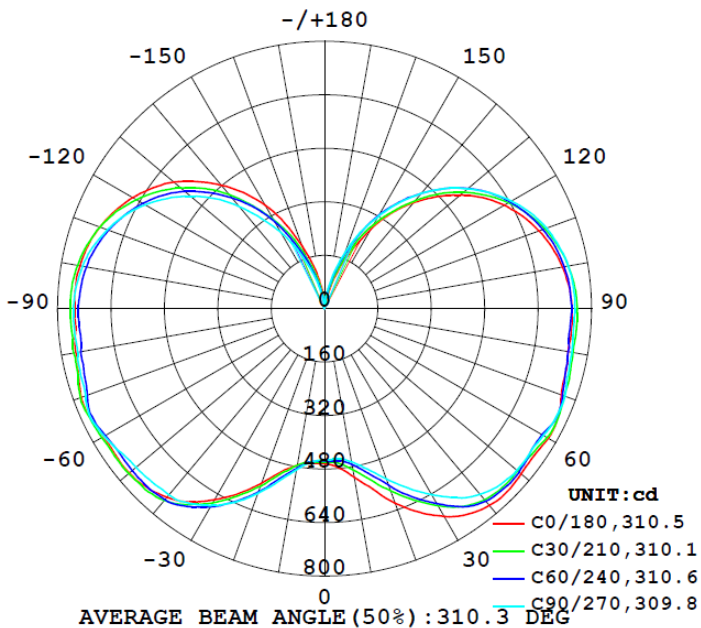

SELECTABLE COLOR TEMPERATURE OPTIONS

18W / 27W / 36W

Flux out: 708.5 lm

Height	Eavg, Emax	Angle: 90.00deg	Diameter
1m	225.5, 293.5lx		200.00cm
2m	56.38, 73.39lx		400.00cm
3m	25.06, 32.62lx		600.00cm
4m	14.10, 18.35lx		800.00cm
5m	9.021, 11.74lx		1000.00cm
6m	6.265, 8.154lx		1200.00cm
7m	4.603, 5.991lx		1400.00cm
8m	3.524, 4.587lx		1600.00cm
9m	2.784, 3.624lx		1800.00cm
10m	2.255, 2.935lx		2000.00cm

Note: The Curves indicate the illuminated area and the average illumination when the luminaire is at different distance.

45W / 54W / 63W

Flux out: 1205 lm

Height	Eavg, Emax	Angle: 90.00deg	Diameter
1m	383.7, 513.8lx		200.00cm
2m	95.92, 128.5lx		400.00cm
3m	42.63, 57.09lx		600.00cm
4m	23.98, 32.11lx		800.00cm
5m	15.35, 20.55lx		1000.00cm
6m	10.66, 14.27lx		1200.00cm
7m	7.830, 10.49lx		1400.00cm
8m	5.995, 8.028lx		1600.00cm
9m	4.737, 6.343lx		1800.00cm
10m	3.837, 5.138lx		2000.00cm

Note: The Curves indicate the illuminated area and the average illumination when the luminaire is at different distance.

63W / 80W / 100W

Flux out: 2139 lm

Height	Eavg, Emax	Angle: 90.00deg	Diameter
1m	680.8, 930.51x		200.00cm
2m	170.2, 232.61x		400.00cm
3m	75.65, 103.41x		600.00cm
4m	42.55, 58.161x		800.00cm
5m	27.23, 37.221x		1000.00cm
6m	18.91, 25.851x		1200.00cm
7m	13.89, 18.991x		1400.00cm
8m	10.64, 14.541x		1600.00cm
9m	8.405, 11.491x		1800.00cm
10m	6.808, 9.3051x		2000.00cm