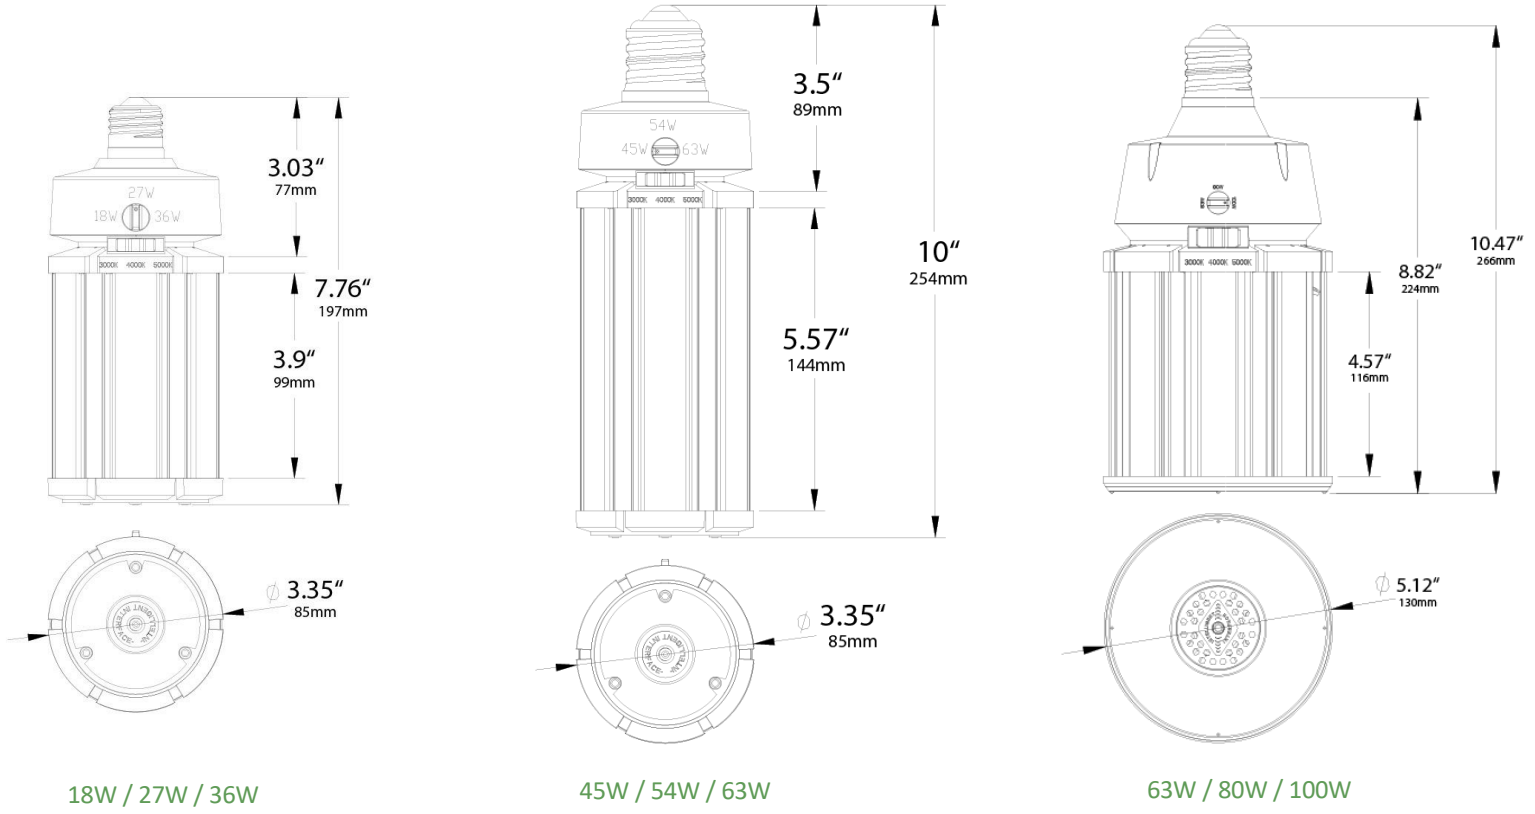

Series	Wattage Options	Wattage Options	Wattage Options	Color Temperature Options	Dimming
LOC-CL	18W 27W 36W	45W 54W 63W	60W 80W 100W	3000K 4000K 5000K	D = Continuous Dimming

MEASUREMENTS