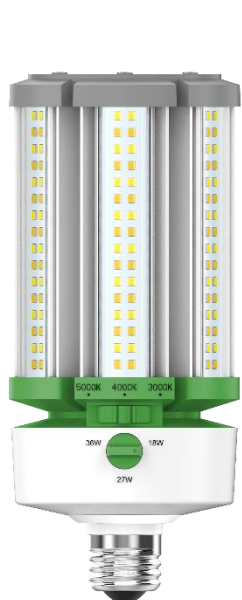

Date: _____ Location: _____
 Product: _____ Project: _____
 Quantity: _____ Catalog #: _____

LED LOC-CL-MWMCCT Corn Light Series

18W / 27W / 36W

E26 base

45W / 54W / 63W

E39 base

63W / 80W / 100W

E39 base

CONSTRUCTION:

Extruded aluminum alloy to be more conductive to heat dissipation with PC cover. Temperature sensor.

OPTICAL SYSTEM:

Lumileds 2835 LED chips. 360° beam angle. High quality tempered glass optics.

INSTALLATION & MOUNTING:

E39 screw in base. No ballast required. Suitable for enclosed fixtures.

FEATURES

- Default Wattage is the highest wattage
 - 36W
 - 63W
 - 100W
- Default CCT: 5,000K
- IP42 rated
- No fans or moving parts providing increased reliability
- No lead or mercury
- 50,000 hours lifetime