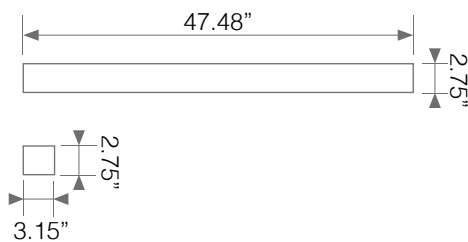

Damp Rated

Easy and fast installation

Electrical Specifications

	Lumen Output	Input Power	Input Voltage	Luminous Efficacy	CCT	Estimated Yearly Cost
Total	6500 lm	50 W	AC120-277V	130 lm/W	3000K / 4000K 5000K	\$ 6.02
Up Light	1950 lm					
Down Light	4550 lm					

Beam Angle	Center Beam	CRI	Power Factor	Input Current	Base	Lamp Lifespan
100°	60	80	0.9	0.43 A	N/A	50,000 Hrs.

Mechanical Specifications

Rating	Operational Temperature	Inner Box QTY.	Master Box QTY.	Dimensions(in.)	UPC Code
Damp Rated	10°F - 170°F	1 pc	4 pcs	47.48"(W) x 2.75"(H) x 3.15"(D) 78.74"(Wire Connector)	811174034827

Product Dimensions

Photometric Data

**Independent Up & Down CCT Tunable Switches*