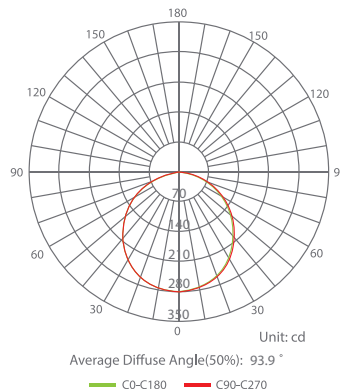

Damp Rated

Easy and fast installation

Electrical Specifications

	Lumen Output	Input Power	Input Voltage	Luminous Efficacy	CCT	Estimated Yearly Cost
Total	6500 lm	50 W	AC120-277V	130 lm/W	3000K / 4000K 5000K	\$ 6.02
Up Light	1950 lm					
Down Light	4550 lm					

Beam Angle	Center Beam	CRI	Power Factor	Input Current	Base	Lamp Lifespan
100°	60	80	0.9	0.43 A	N/A	50,000 Hrs.

Mechanical Specifications

Rating	Operational Temperature	Inner Box QTY.	Master Box QTY.	Dimensions(in.)	UPC Code
Damp Rated	10°F - 170°F	1 pc	4 pcs	47.48"(W) x 2.75"(H) x 3.15"(D) 78.74"(Wire Connector)	811174034827

Product Dimensions

Photometric Data

**Independent Up & Down CCT Tunable Switches*