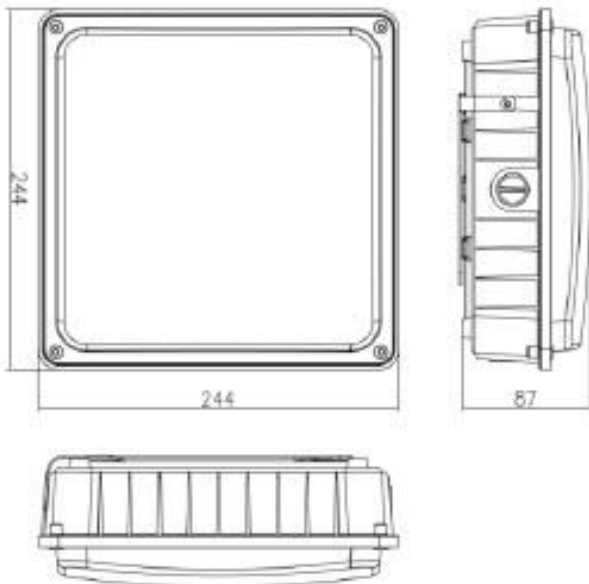

FEATURES:

- Integral 10kV surge suppression protection
- Saving more than 75% energy compared with traditional grid fixtures
- Perfect Light Uniformity

DIMENSIONS:

LED Canopy 70W Spec

LOD-CP70WD50K

SPECIFICATIONS:

SPECIFICATION	Details
Model	LOD-CP70WD50K
Input Wattage (W)	70W
Lumens Delivered (LM)	8,020LM
Efficacy (LM/W)	114LM/W
CRI	70
Lifespan	50,000 hours
Color Temperature	5,000K
Wattage Equivalent	100W
Dimmable	0-10V
Input Voltage	120-277V
Power Factor	0.9
Housing	Aluminum Alloy + PC shell
IP Rating	IP64
Lens	Frosted
THD	20%
Mounting	Internal driver
Size	9.6" x 9.6" x 3.4"
Certification	DLC, ETL
Operating Temperature	-40 to 50°C
Environment	Outdoor
Warranty	5 years