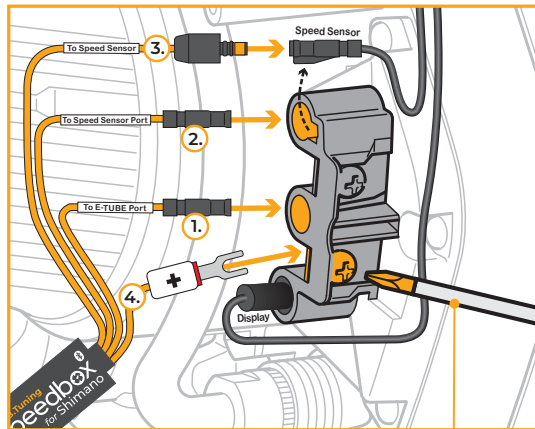

Installation instructions

SpeedBox 1.2 B.Tuning for Shimano
(E8000, E7000, E6100)

E8000

E7000

E6100