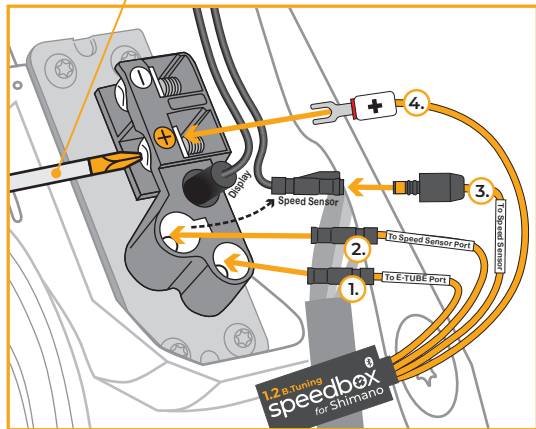

Installation instructions

SpeedBox 1.2 B.Tuning for Shimano
(E8000, E7000, E6100)

E8000

E7000

E6100