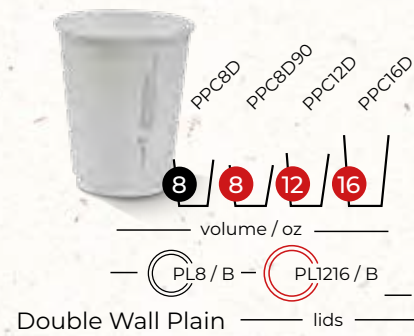

CODE	NAME	SIZE, mm	PCS / BAG	BAGS / CTN	PCS / CTN
PPC4S	4oz PLA Coated SW Cup / Plain White	62x45x60	50	20	1000
PPC6S80	6oz PLA Coated SW Cup / Plain White	80x52x77	50	20	1000
PPC8S	8oz PLA Coated SW Cup / Standard	80x54x90	50	20	1000
PPC10S	10oz PLA Coated SW Cup / Plain White	80x56x110	50	20	1000
PPC8S90	*8oz PLA Coated SW Cup / One-Lid-Fits-All	90x55x85	50	20	1000
PPC12S80	12oz PLA Coated SW Cup / Plain White	80x53x121	50	20	1000
PPC12S	12oz PLA Coated SW Cup / Plain White	90x58x110	50	20	1000
PPC16S	16oz PLA Coated SW Cup / Plain White	90x58x137	50	20	1000
PPC20S	20oz PLA Coated SW Cup / Plain White	90x60x159	50	20	1000
PPC8D	8oz PLA Coated DW Cup / Plain White / Standard	80x54x90	25	20	500
PPC8D90	*8oz PLA Coated DW Cup / One-Lid-Fits-All	90x55x85	25	20	500
PPC12D	12oz PLA Coated DW Cup / Plain White	90x58x110	25	20	500
PPC16D	16oz PLA Coated DW Cup / Plain White	90x58x137	25	20	500