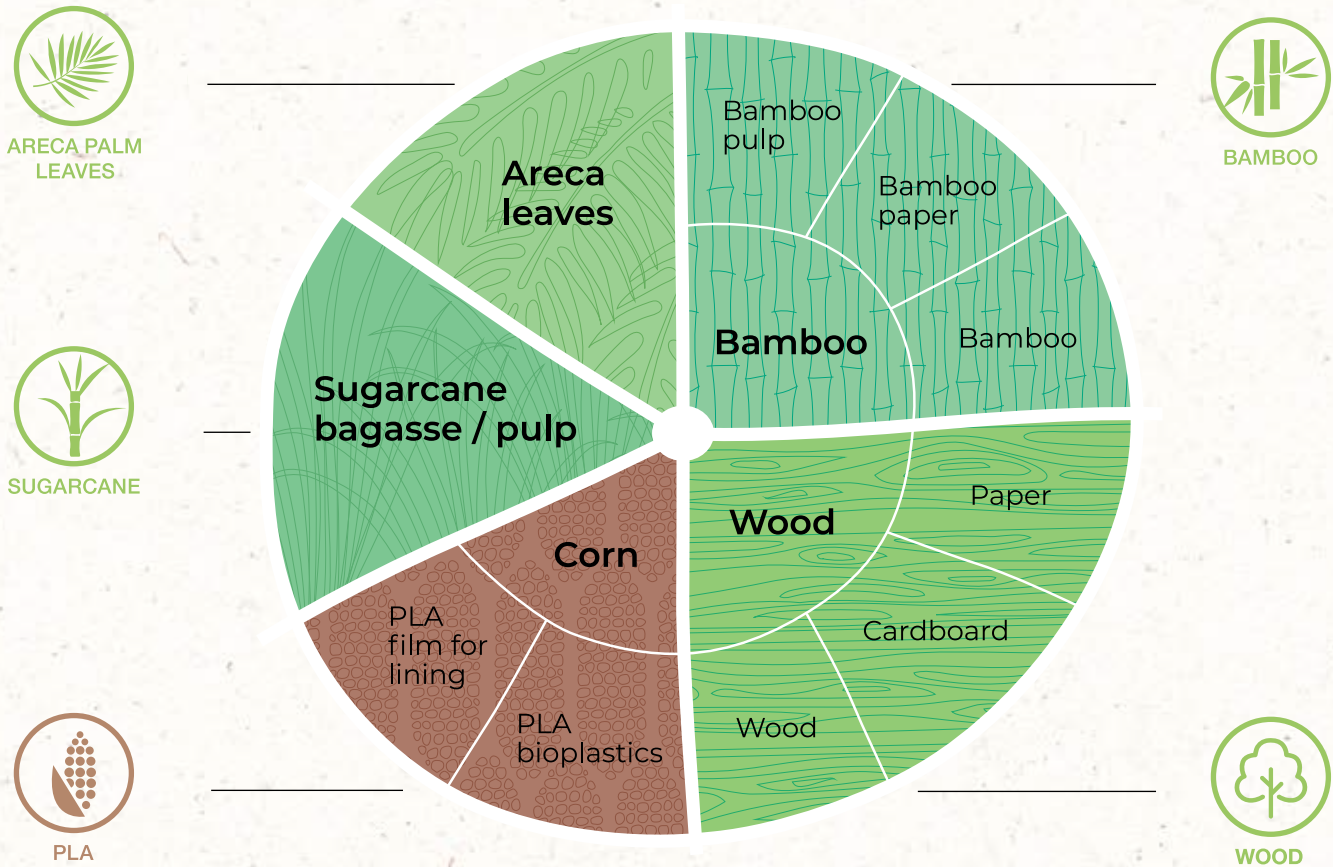

Compostable materials

Switching to Greenmark tableware reduces the use of non-renewable resources, and will enable a shift in the way waste is managed.

Know your options: we encourage you to embrace green packaging as a sustainable alternative to oil-based plastics in the food service sector. Switching to Greenmark tableware reduces the use of non-renewable resources, and will enable a shift in the way waste is managed. We provide school canteens, event organizers, universities, distributors, governmental agencies, not for profits, foodservice operators with the excellent biodegradable food service products at economically sensible prices – so don't hesitate to join the list!

But it's important to keep in mind that at first packaging should fit the purpose and help to prevent food waste, we will advise you to choose sustainable materials where possible without compromising functionality and branding.

**Industrial
composting
only**

SUGARCANE

BAMBOO

WOOD

ARECA PALM
LEAVES

PLA