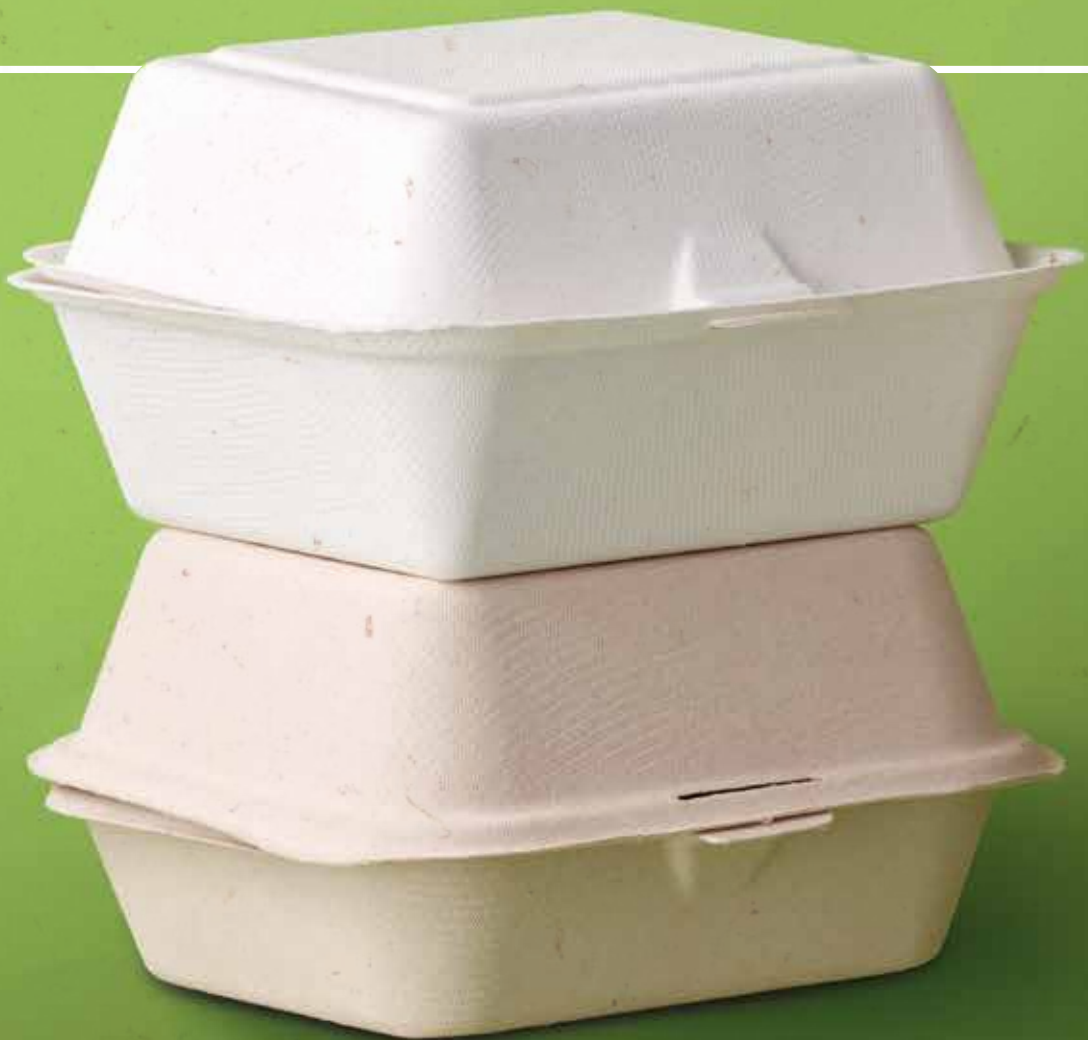

Bagasse takeaway containers