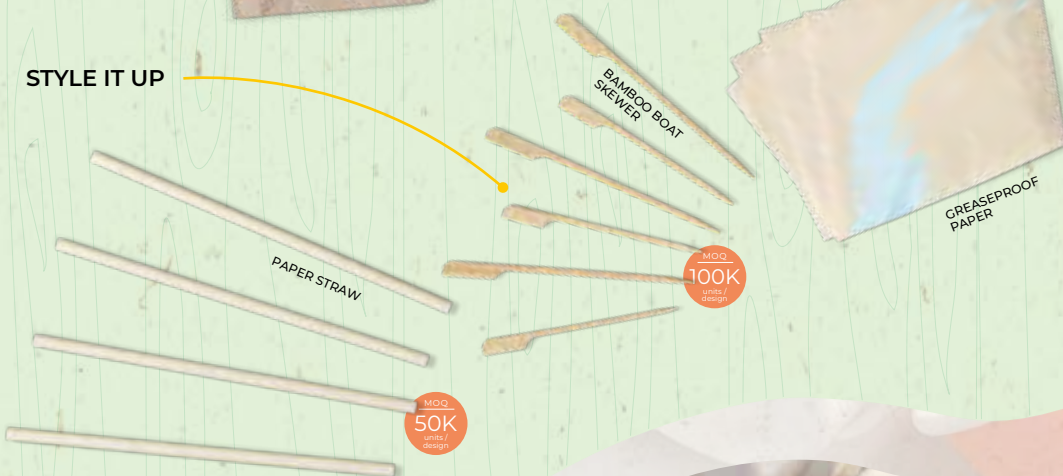

STYLE IT UP

PAPER STRAW

BAMBOO BOAT SKEWER

GREASEPROOF PAPER

MOQ
100K
units / design

MOQ
50K
units / design