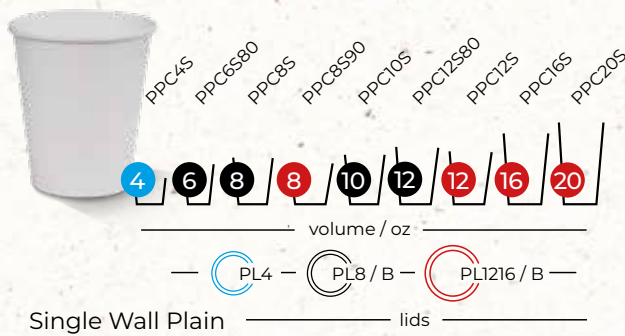

CODE	NAME	SIZE, mm	PCS / BAG	BAGS / CTN	PCS / CTN
PPC4S	4oz PLA Coated SW Cup / Plain White	62x45x60	50	20	1000
PPC6S80	6oz PLA Coated SW Cup / Plain White	80x52x77	50	20	1000
PPC8S	8oz PLA Coated SW Cup / Standard	80x54x90	50	20	1000
PPC10S	10oz PLA Coated SW Cup / Plain White	80x56x110	50	20	1000
PPC8S90	*8oz PLA Coated SW Cup / One-Lid-Fits-All	90x55x85	50	20	1000
PPC12S80	12oz PLA Coated SW Cup / Plain White	80x53x121	50	20	1000
PPC12S	12oz PLA Coated SW Cup / Plain White	90x58x110	50	20	1000
PPC16S	16oz PLA Coated SW Cup / Plain White	90x58x137	50	20	1000
PPC20S	20oz PLA Coated SW Cup / Plain White	90x60x159	50	20	1000
PPC8D	8oz PLA Coated DW Cup / Plain White / Standard	80x54x90	25	20	500
PPC8D90	*8oz PLA Coated DW Cup / One-Lid-Fits-All	90x55x85	25	20	500
PPC12D	12oz PLA Coated DW Cup / Plain White	90x58x110	25	20	500
PPC16D	16oz PLA Coated DW Cup / Plain White	90x58x137	25	20	500