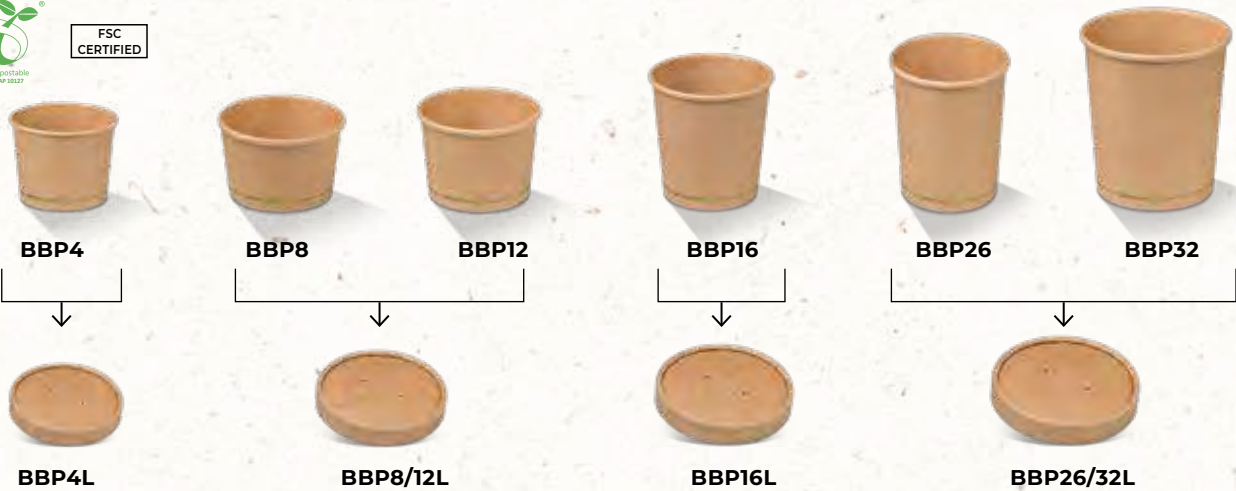

FL90PLA
CPLA Flat Lid

FL115PLA
CPLA Flat Lid

90mm

115mm

CODE	NAME	SIZE, mm	PCS / BAG	BAGS / CTN	PCS / CTN
FL90PLA	CPLA Flat Lid / 8oz Bowl / No Hole / Hot Food	90	50	20	1000
FL115PLA	CPLA Flat Lid / 12, 16 & 24oz Bowl / No Hole / Hot Food	115	50	10	500

PLA Coated Brown Kraft Bowls with Paper Lids

CODE	NAME	SIZE, mm	PCS / BAG	BAGS / CTN	PCS / CTN
BBP4	PLA Coated Brown Bowl 4oz	72x61x48	50	20	1000
BBP8	PLA Coated Brown Bowl 8oz	90x75x62	25	20	500
BBP12	PLA Coated Brown Bowl 12oz	90x73x87	25	20	500
BBP16	PLA Coated Brown Bowl 16oz	97x75x100	25	20	500
BBP26	PLA Coated Brown Bowl 26oz	116x92x112	25	20	500
BBP32	PLA Coated Brown Bowl 32oz	116x92x134	25	20	500
BBP4L	PLA Coated Paper Lid / Fits BBP4	72	25	40	1000
BBP8/ 2L	PLA Coated Paper Lid / Fits BBP8/12	90	25	20	500
BBP16L	PLA Coated Paper Lid / Fits BBP16	97	25	20	500
BBP26/32L	PLA Coated Paper Lid / Fits BBP26/32	116	25	20	500

PLA Coated Bamboo Paper Salad Bowls with Lids

CODE	NAME	SIZE, mm	PCS / BAG	BAGS / CTN	PCS / CTN
BSB16	PLA Coated Bamboo Paper Salad Bowl 16oz	150X128X45	50	6	300
BSB25	PLA Coated Bamboo Paper Salad Bowl 25oz	150X128X60	50	6	300
BSB32	PLA Coated Bamboo Paper Salad Bowl 32oz	150X128X78	50	6	300
BSB42	PLA Coated Bamboo Paper Salad Bowl 42oz	184X162X66	50	6	300
BSB16/25/32LPLA	Clear PLA Lid for Salad Bowl 16-32oz	150	25	12	300
BSB42LPLA	Clear PLA Lid for Salad Bowl 42oz	184	25	12	300