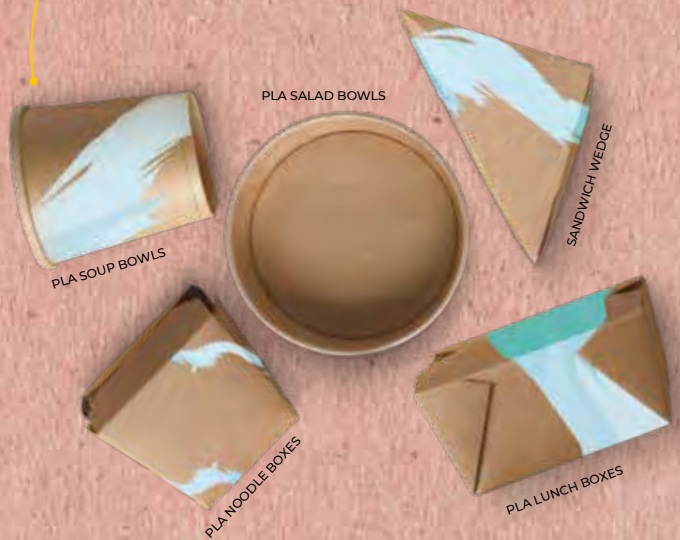

SCOOP CUPS

Minimum Orders Start From Just 30,000.

BAMBOO CUP RANGE

Minimum Orders Start At 50,000 Per Design.

PLA LINED CARDBOARD

Boost the presentation of any meal with a custom printed finishing touch!

Minimum Order Starts From Just 30,000 Units Per Design.