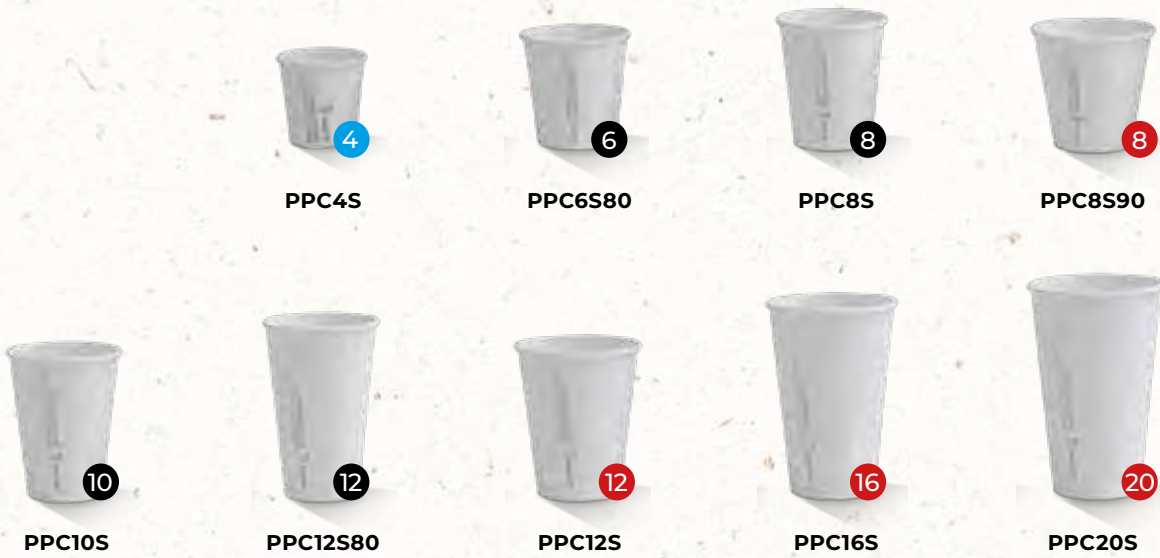

PLA Lined Coffee Cups

volume / oz