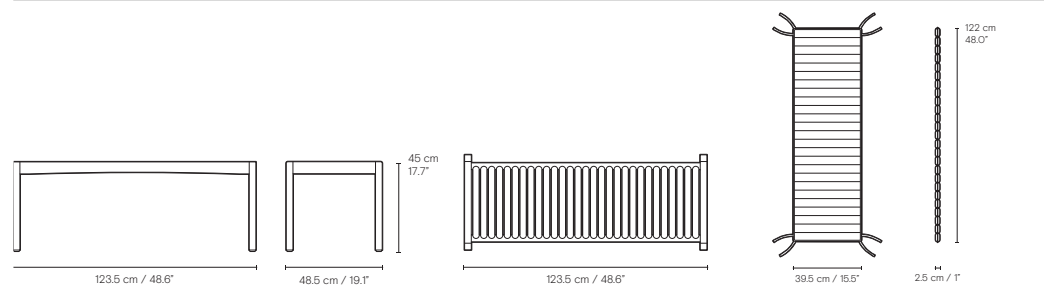

#### DIMENSIONS

Bench: H: 45 x W: 48,5 x D: 123,5 cm  
Weight: 8,5kg

#### PACKAGING

One Bench per box  
H: 85 x W: 53 x D: 128 cm  
Gross weight: 10,3 kg.  
Not preassembled

#### PRODUCT DIMENSIONS