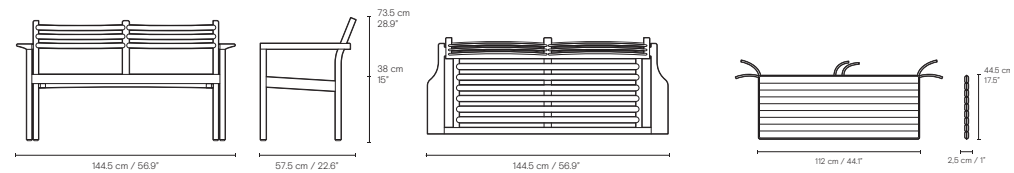

MATERIALS

FSC®-certified teak (FSC C135991), untreated

DIMENSIONS

Chair: H: 73,5 x W: 144,5 x D: 57,5 cm
Weight: 13 kg

PACKAGING

One Sofa per box
H: 77 x W: 61 x D: 1480 cm
Gross weight: 19 kg.
Preassembled

PRODUCT DIMENSIONS

MATERIALS