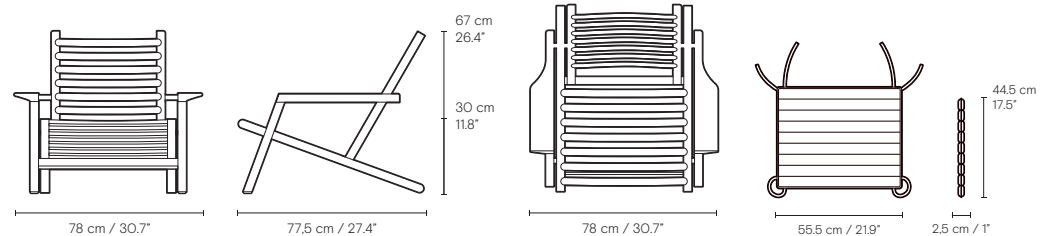

MATERIALS

FSC®-certified teak (FSC C135991), untreated

DIMENSIONS

Chair: H: 67 x W: 78 x D: 77,5 cm
Weight: 6,5 kg

PACKAGING

One chair per box
H: 16 x W: 62,5 x D: 88,5 cm
Gross weight: 9,1 kg.
Not preassembled

PRODUCT DIMENSIONS

MATERIALS