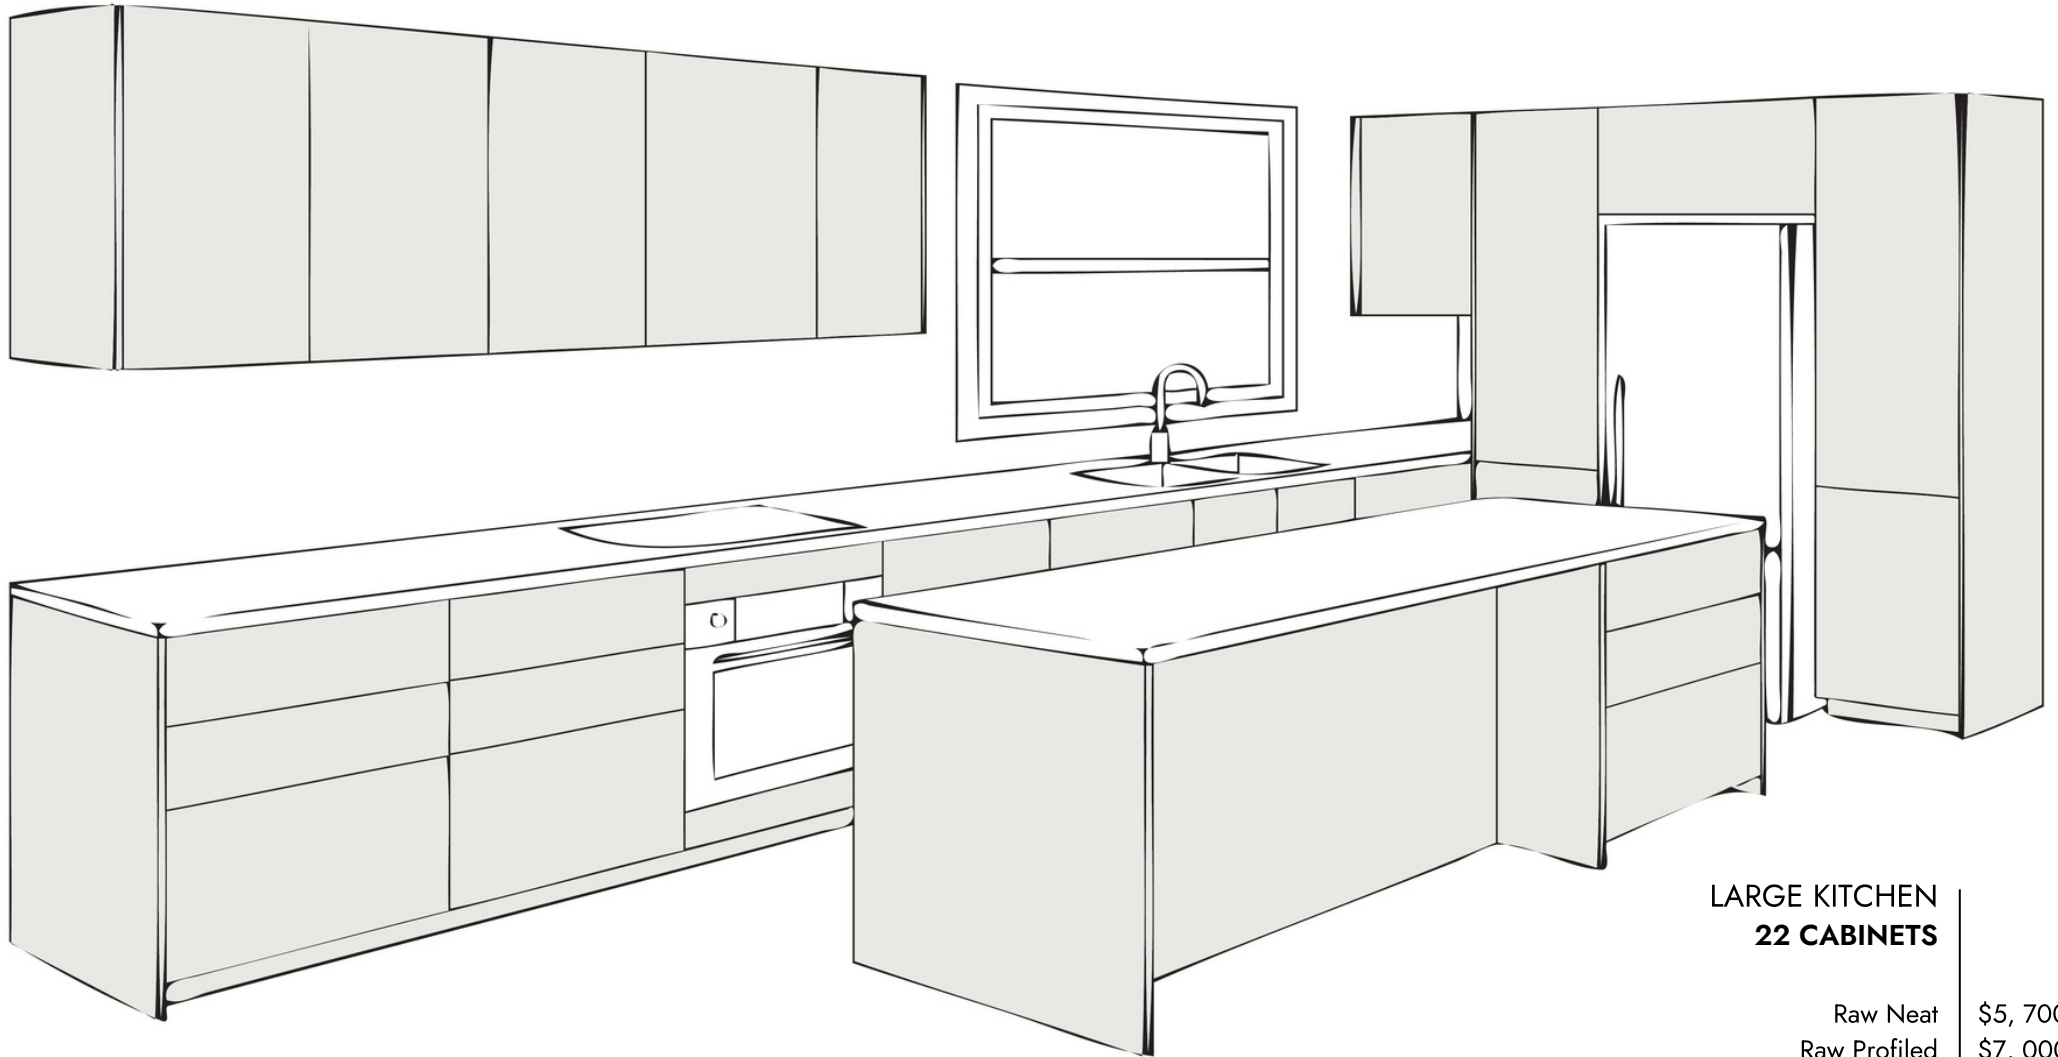

**LARGE KITCHEN
22 CABINETS**

Raw Neat	$5,700
Raw Profiled	$7,000
Timberline	$9,800
Supermatte	$13,200
Customcoat Neat	$13,500
Customcoat Profiled	$15,800
Natural Veneer Neat	$16,100
Natural Veneer Profiled	$17,500

IKEA cabinets & hardware $5,200

If you have any questions about our products please contact us at info@renstudio.com.au before placing your order.