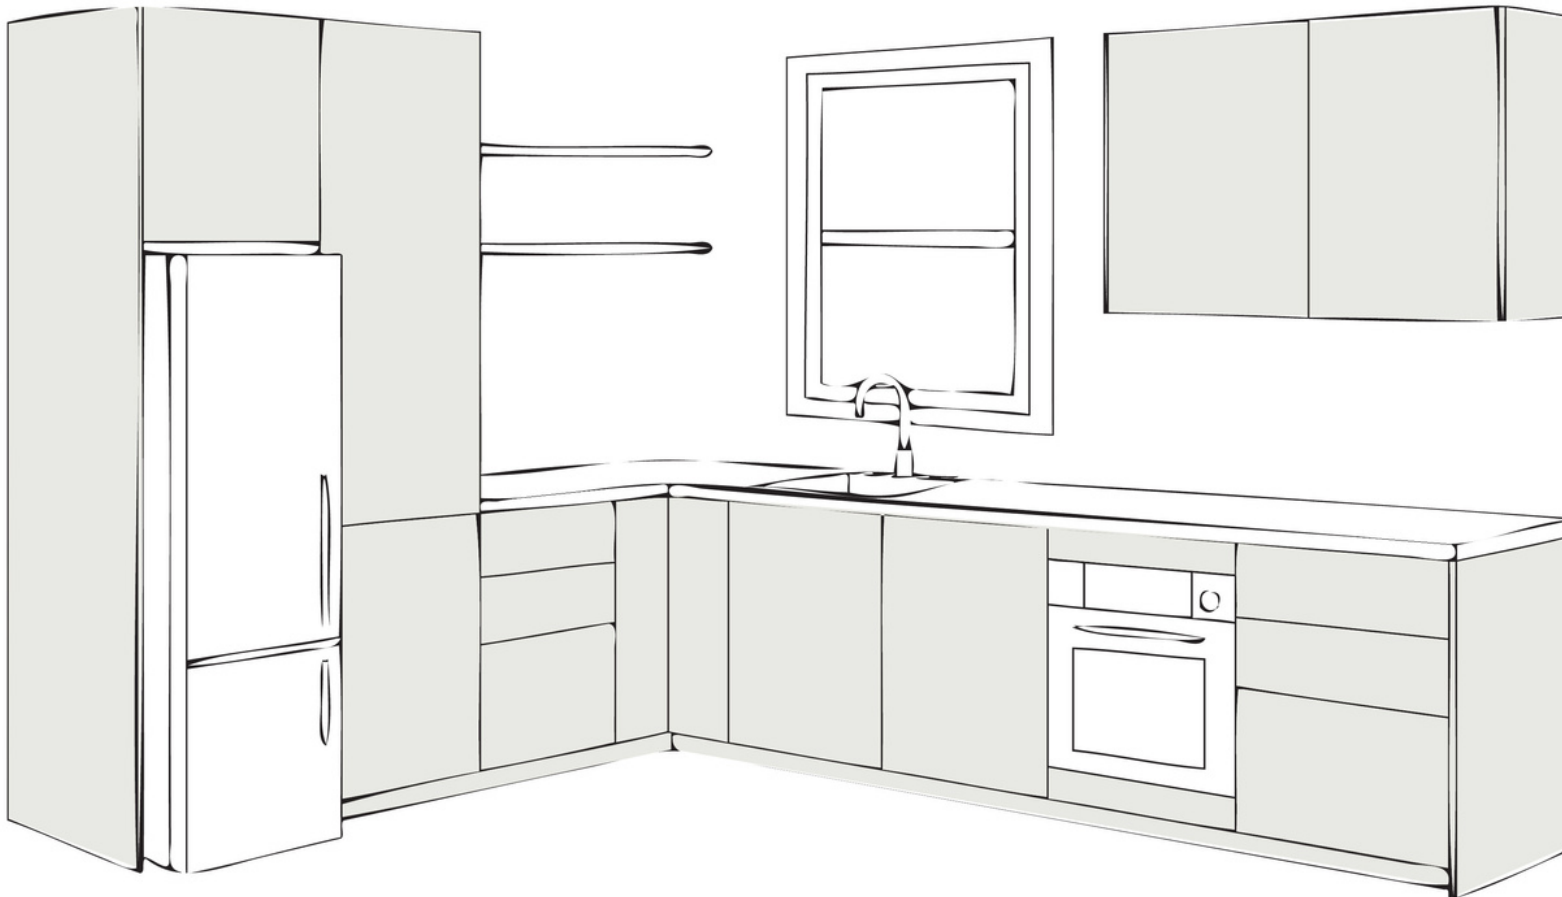

*Note: refer 'Profiled' for Classic Shaker, Slim Shaker and Linear profiled panels.

SMALL KITCHEN 10 CABINETS

Raw Neat	\$2,500
Raw Profiled	\$3,100
Timberline	\$4,300
Supermatte	\$5,900
Customcoat Neat	\$5,900
Customcoat Profiled	\$7,000
Natural Veneer Neat	\$7,300
Natural Veneer Profiled	\$8,000
IKEA cabinets & hardware	\$2,300