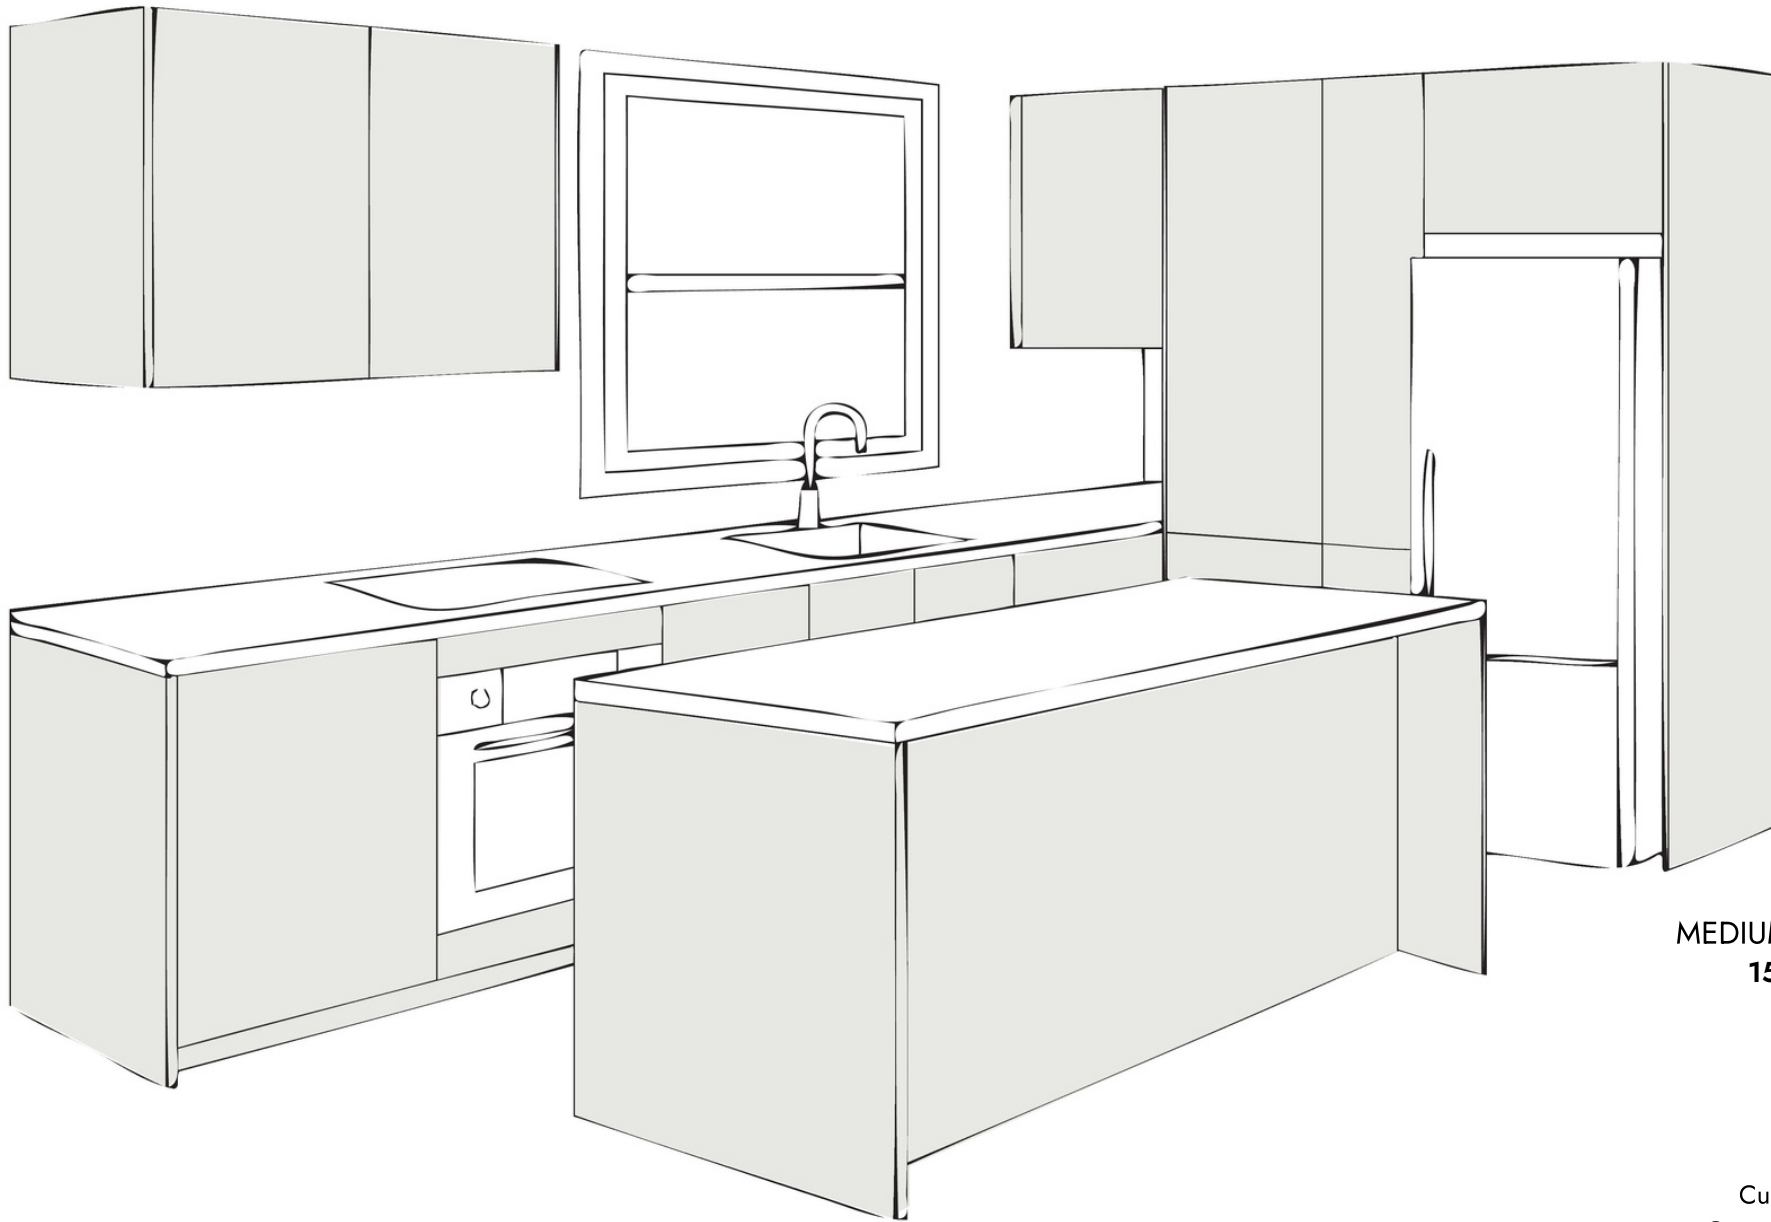

*Note: refer 'Profiled' for Classic Shaker, Slim Shaker and Linear profiled panels.

SMALL KITCHEN 10 CABINETS

Raw Neat	\$2,500
Raw Profiled	\$3,100
Timberline	\$4,300
Supermatte	\$5,900
Customcoat Neat	\$5,900
Customcoat Profiled	\$7,000
Natural Veneer Neat	\$7,300
Natural Veneer Profiled	\$8,000
IKEA cabinets & hardware	\$2,300