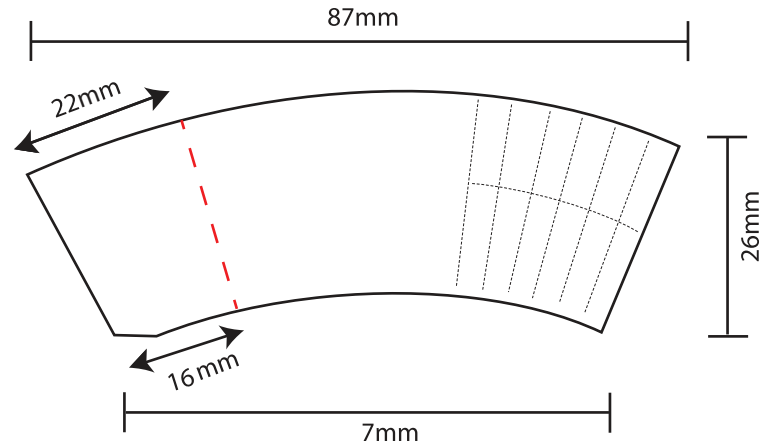

Company Name :

Paper Type Hemp
 Brown
 White
 Clear

Cone Size 84/26 mm
 98/26 mm
 109/26 mm
 Custom

Style : Cone
Tube

Quantity :

DESIGN GUIDE FOR 26MM FILTER

Use this area to show us the size and location you want your artwork to appear.

PLACE YOUR LOGO ON THE LEFT SIDE OF THE DASHED RED LINE ABOVE

Contact your GP Sales Rep
SALES@GRANDPUFF.COM
916.923.9530