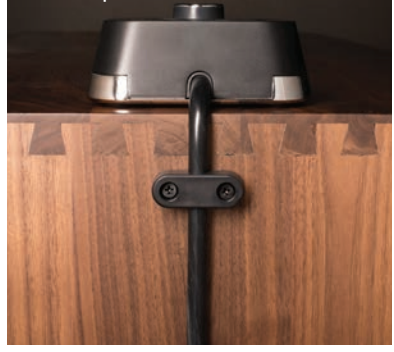

ITEM #
BPECTUK

cobietime® UK

Simple Single Day Alarm Clock
2 220V UK Power Sockets
2 USB-A Charging Ports
1 USB-C Charging Port
Surge Protection
USB Optimized for Tablet Charging
Auto-Update for Daylight Saving Time
Display Dimmer - 3 Levels and Off
Security C-Clamp Included
Safety Tested
CE Certified
Passed Spill Test
Dimensions: 4.75" X 4.75" X 2.25"

C-Clamp