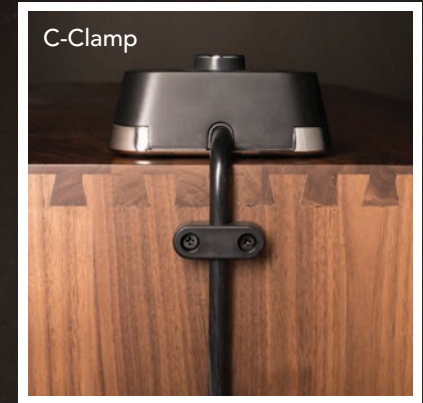

2 USB-A Charging Ports

1 USB-C Charging Port

USB Optimized for Tablet Charging

Surge Protection

Auto-Update for Daylight Saving Time

Display Dimmer - 3 Levels and Off

Security C-Clamp Included

Safety Tested

CE Certified

Passed Spill Test

Dimensions: 4.75" X 4.75" X 4.5"

Bluetooth Pairing

cobietime® EU

ITEM #
BPECTEU

Simple Single Day Alarm Clock
2 220V EU Power Sockets
2 USB-A Charging Ports
1 USB-C Charging Port
Surge Protection
USB Optimized for Tablet Charging
Auto-Update for Daylight Saving Time
Display Dimmer - 3 Levels and Off
Security C-Clamp Included
Safety Tested
CE Certified
Passed Spill Test
Dimensions: 4.75" X 4.75" X 2.25"