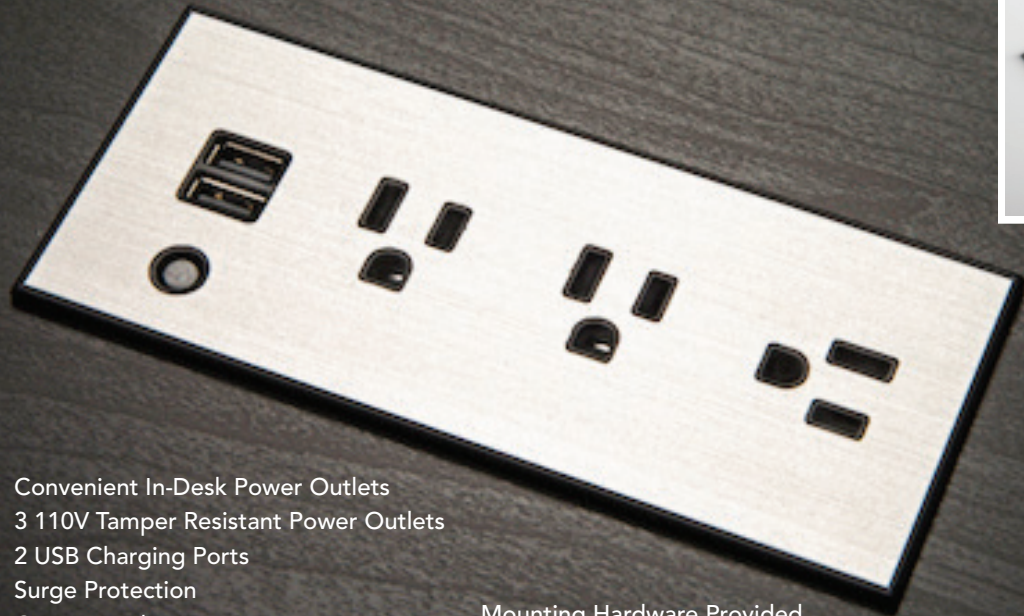

cubimod

Convenient In-Desk Power Outlets
3 110V Tamper Resistant Power Outlets
2 USB Charging Ports
Surge Protection
Circuit Breaker
USB Optimized for Tablet Charging
Available with 6' or 10' Power Cord
BPemd: 6' Power Cord
BPemdx: 10' Power Cord

Mounting Hardware Provided
Installation Template Provided
Silver Decorative Faceplate Included
ETL Listed - Passed UL Spill Test
Dimensions: 6.5"W X 2.75"D X 1.875"H

Black