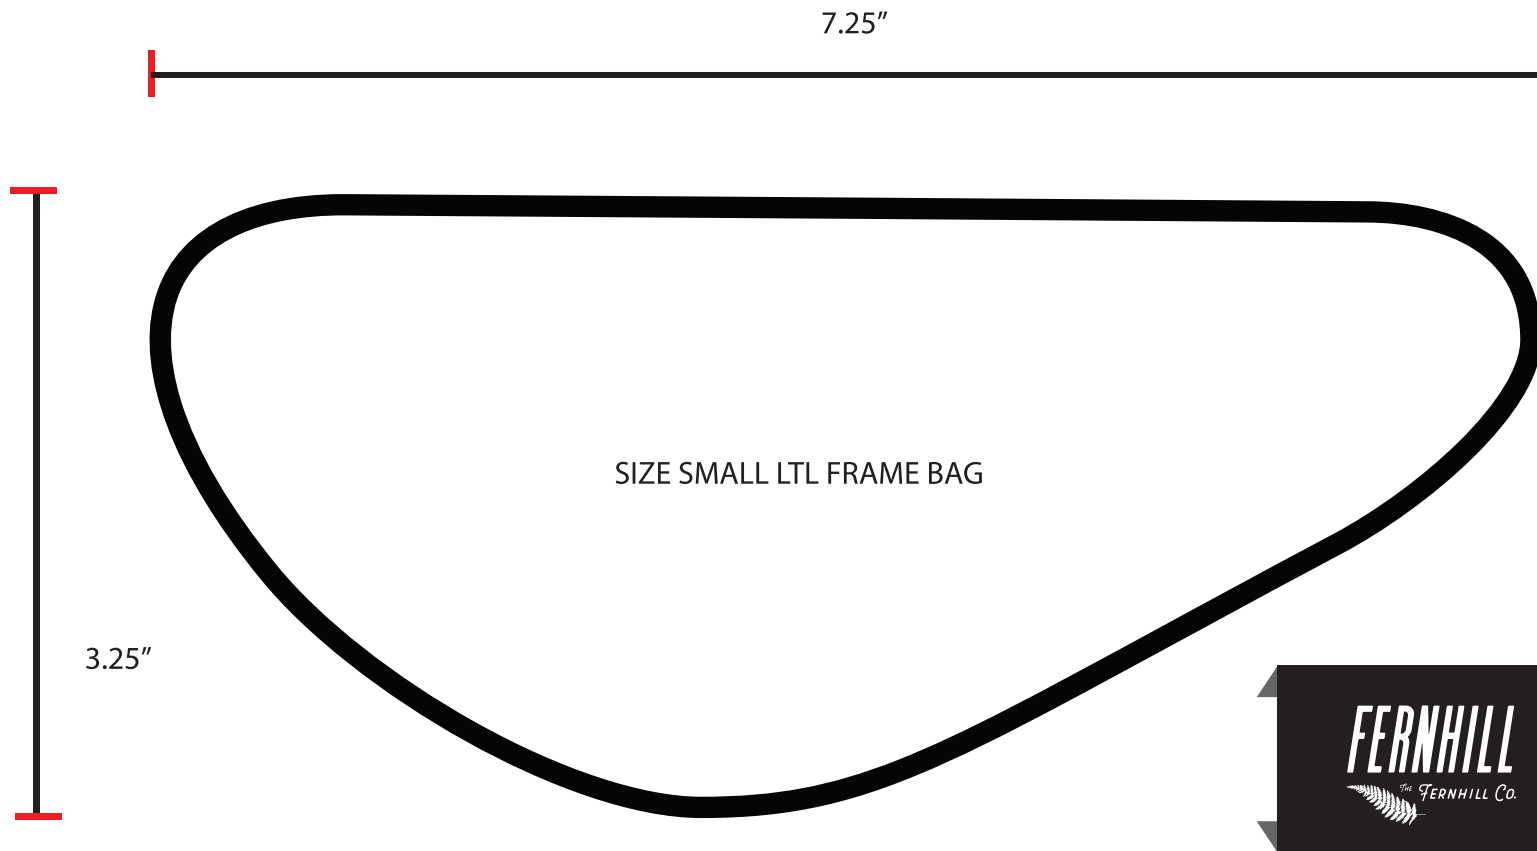

8.75"

3.25"

SIZE LARGE LTL FRAME BAG

1	LTL Large Frame Bag: Sizing			EMAIL: <a href="mailto:explore@fernhillco.com">explore@fernhillco.com</a>
---	-----------------------------	--	--	---

2	Small Fernhill Co Bag Sizing			EMAIL: <a href="mailto:explore@fernhillco.com">explore@fernhillco.com</a>
---	------------------------------	--	--	---