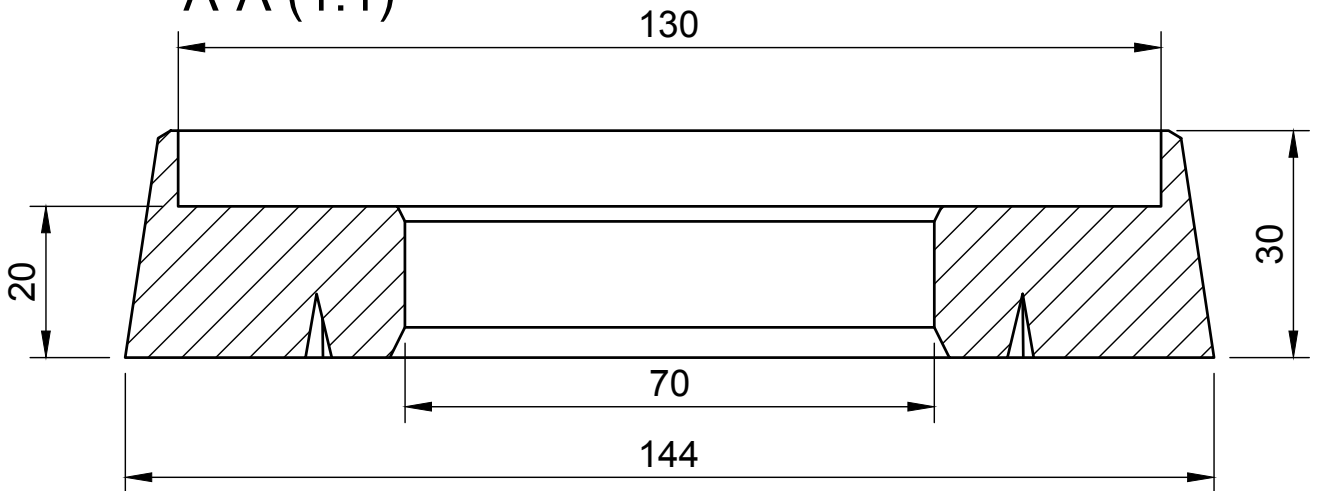

A-A (1:1)

| | | | | |
|------------------|---------------------|--|------------------------------------|---------------------|
| Dept. | Technical reference | Created by MXessories.com | Approved by | |
| Scale 1:1 | | Document type Dimensions | Document status | |
| | | Title MOVE Vandal Fisheye to MXTUBE mount | DWG No. MX-LAN-MVF2T-W | |
| | | Rev. 1 | Date of issue 02.08.2023 | Sheet 1/1 |