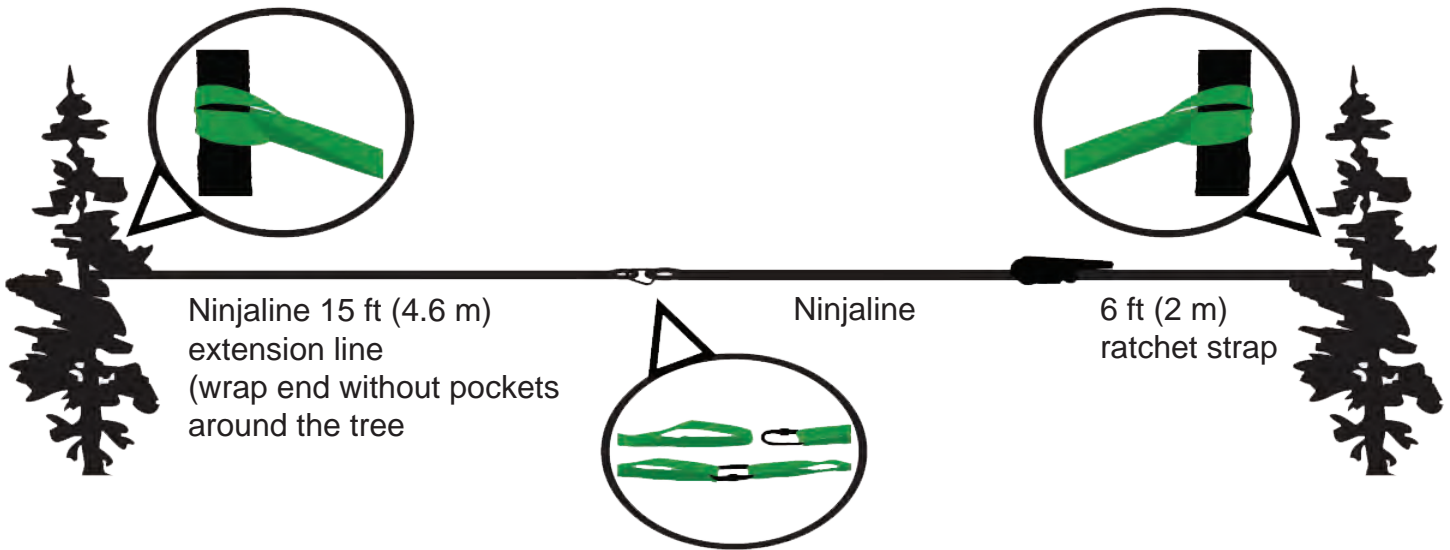

slackers NINJALINE™

SLA.807 - 15 ft (4.6 m)
Ninjaline Extension

Wrap the extension around a tree or pole by threading the carabiner end through the looped end. Attach carabiner end to looped end on the Ninjaline. Install the rest of the Ninjaline & ratchet line per set up instructions.