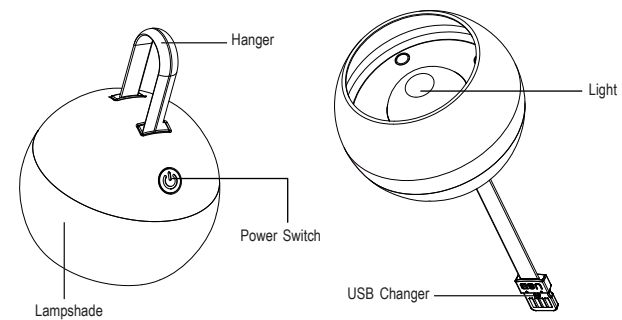

Product Parts:

CE ♻️ ♻️ ♻️ ⌚ MADE IN CHINA