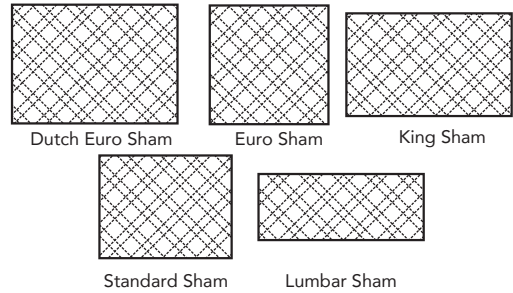

Zoe Quilt Collection

A blend of silk and cotton in a double diamond hand quilted pattern. Back is dyed to match cotton and binding is silk. Filling is 100% cotton 180 GSM. Shown in Soft Persian Green

Colors

Sizes	
King Quilt	108x102
Queen Quilt	92x96
Twin Quilt	72x90
Dutch Euro Sham	26x36
Euro Sham	26x26
King Sham	20x36
Standard Sham	20x26
Lumbar Sham	12x30