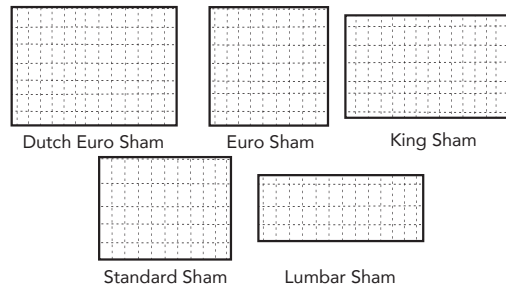

# Sydney Quilt Collection

## Colors

100% Habutai silk quilted with a square quilting pattern. Back is dyed to match cotton and binding is silk. Filling is 100% cotton 180 GSM. Shown in Gold

Sizes	
King Quilt	108x102
Queen Quilt	92x96
Twin Quilt	72x90
Dutch Euro Sham	26x36
Euro Sham	26x26
King Sham	20x36
Standard Sham	20x26
Lumbar Sham	12x30