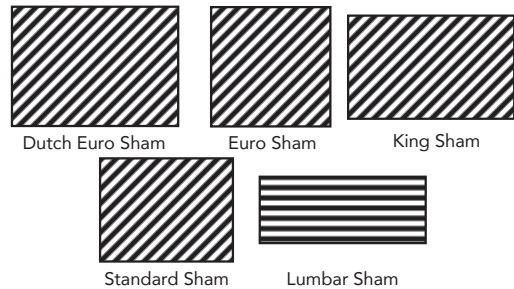

## Colors

Cotton linen and velvet pleated stripes. Back is a natural cotton fabric with a linen flax blend and contrast binding is 100% natural linen. Filling is 100% cotton 180 GSM. Shown in Grey & Natural

Sizes	
King Quilt	108x102
Queen Quilt	92x96
Twin Quilt	72x90
Dutch Euro Sham	26x36
Euro Sham	26x26
King Sham	20x36
Standard Sham	20x26
Lumbar Sham	12x30