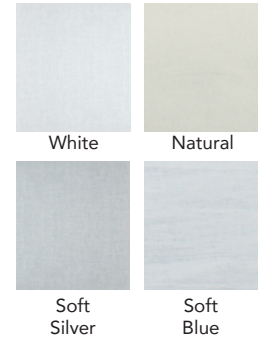

Everly Duvet Collection

Colors

White

Natural

Soft Silver

Soft Blue

Front and back are an equal blend of Belgian flax linen and cotton with a fine pleated border. Shown in White.

Dutch Euro Sham

Euro Sham

King Sham

Standard Sham

Lumbar Sham

Boudoir Sham

Sizes

King Duvet	108x94
Queen Duvet	90x94
Twin Duvet	68x86
Dutch Euro Sham	26x36
Euro Sham	26x26
King Sham	20x36
Standard Sham	20x26
Lumbar Sham	12x30
Boudoir Sham	12x16