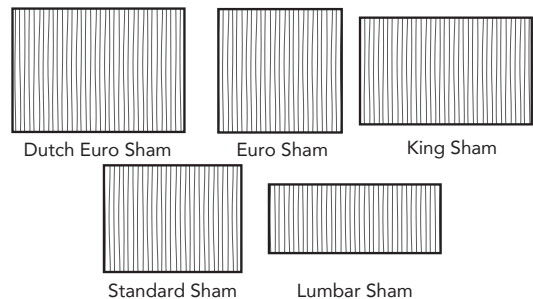

# Cole Quilt Collection

Colors

100% Habutai silk quilted with a random line pattern. Back is dyed to match cotton and binding is silk. Filling is 100% cotton 180 GSM. Shown in Cream.

Sizes	
King Quilt	108x102
Queen Quilt	92x96
Twin Quilt	72x90
Dutch Euro Sham	26x36
Euro Sham	26x26
King Sham	20x36
Standard Sham	20x26
Lumbar Sham	12x30