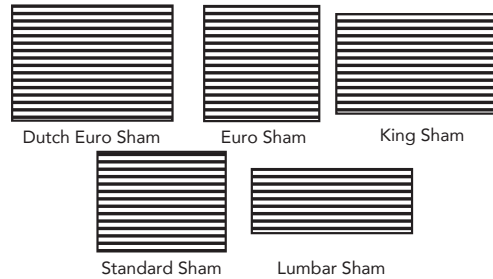

# Carter Quilt Collection

Enzyme washed cotton velvet with horizontal pleats. Back is a natural cotton fabric with a linen flax blend and contrast binding is 100% natural linen. Filling is 100% cotton 180 GSM. Shown in Ocean Blue.

Sizes	
King Quilt	108x102
Queen Quilt	92x96
Twin Quilt	72x90
Dutch Euro Sham	26x36
Euro Sham	26x26
King Sham	20x36
Standard Sham	20x26
Lumbar Sham	12x30