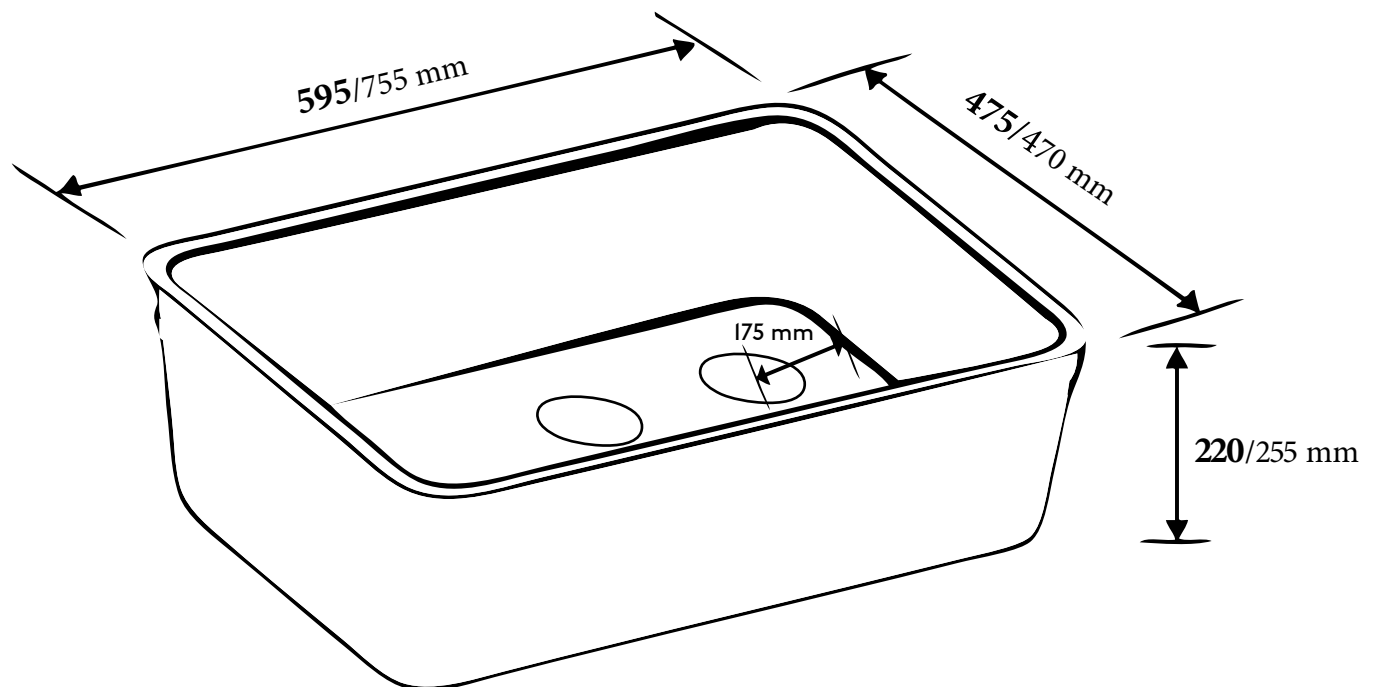

Butler

Sink Small

belfastsinks.com.au

Dimensions (MM)

***The center waste position is for the shorter butler length only.**

** DUE TO THE MANUFACTURING PROCESS SINKS MAY HAVE SLIGHT VARIANCES IN SIZE. THESE DIMENSIONS SHOULD BE USED AS A GUIDE ONLY. WE STRONGLY RECOMMEND THE SINK BE ON SITE WHEN CABINETS OR BENCH TOPS ARE BEING PREPARED FOR THE SINK.*