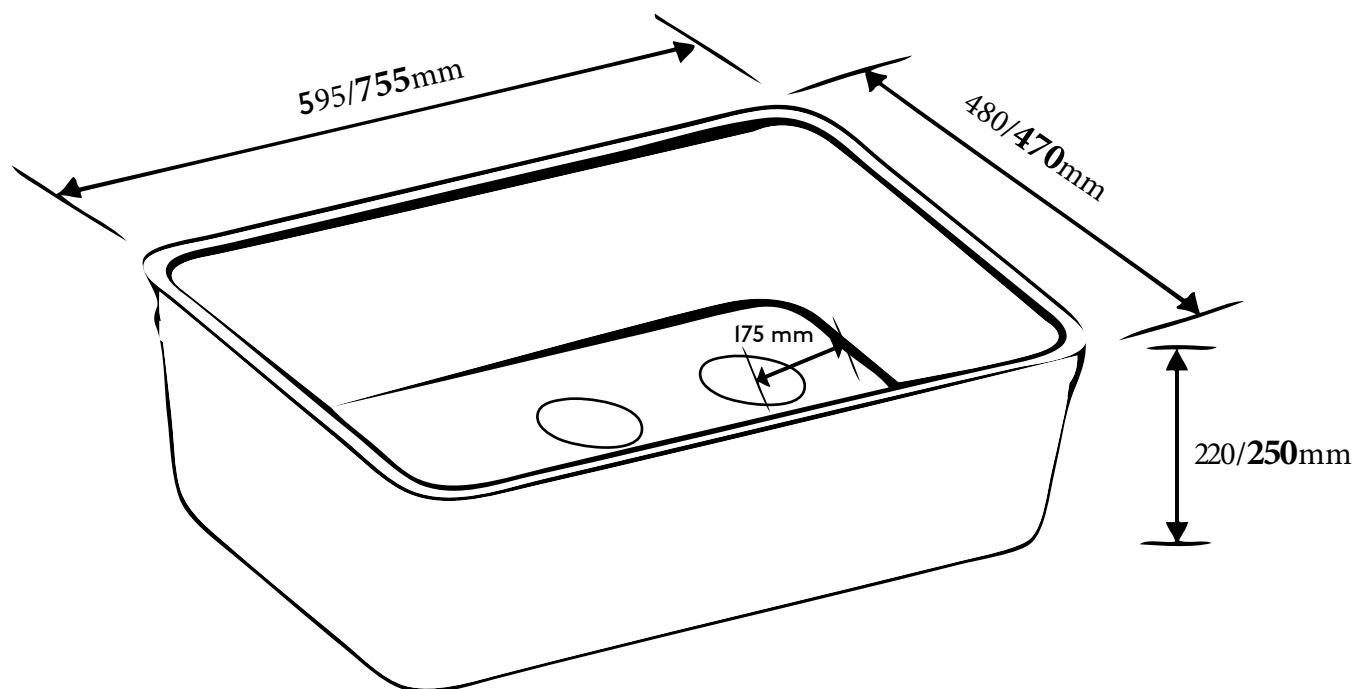

Butler

Sink Large

belfastsinks.com.au

Dimensions (MM)

***The center waste position is for the shorter butler length only.**

** DUE TO THE MANUFACTURING PROCESS SINKS MAY HAVE SLIGHT VARIANCES IN SIZE. THESE DIMENSIONS SHOULD BE USED AS A GUIDE ONLY. WE STRONGLY RECOMMEND THE SINK BE ON SITE WHEN CABINETS OR BENCH TOPS ARE BEING PREPARED FOR THE SINK.*