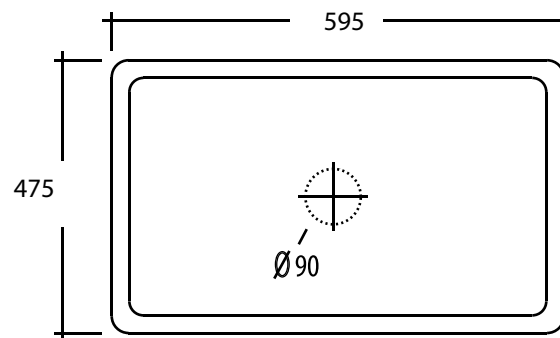

Fluted Apron 595 Sink

belfastsinks.co.uk

Dimensions (MM)

* DUE TO THE MANUFACTURING PROCESS SINKS MAY HAVE SLIGHT VARIANCES IN SIZE. THESE DIMENSIONS SHOULD BE USED AS A GUIDE ONLY. WE STRONGLY RECOMMEND THE SINK BE ON SITE WHEN CABINETS OR BENCH TOPS ARE BEING PREPARED FOR THE SINK.