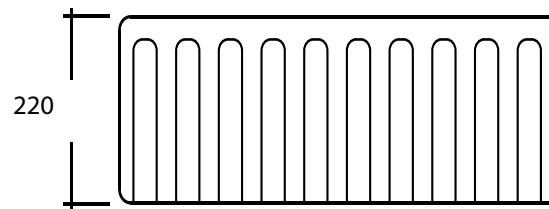

Fluted Apron 595 Sink

belfastsinks.co.uk

Dimensions (MM)

* DUE TO THE MANUFACTURING PROCESS SINKS MAY HAVE SLIGHT VARIANCES IN SIZE. THESE DIMENSIONS SHOULD BE USED AS A GUIDE ONLY. WE STRONGLY RECOMMEND THE SINK BE ON SITE WHEN CABINETS OR BENCH TOPS ARE BEING PREPARED FOR THE SINK.