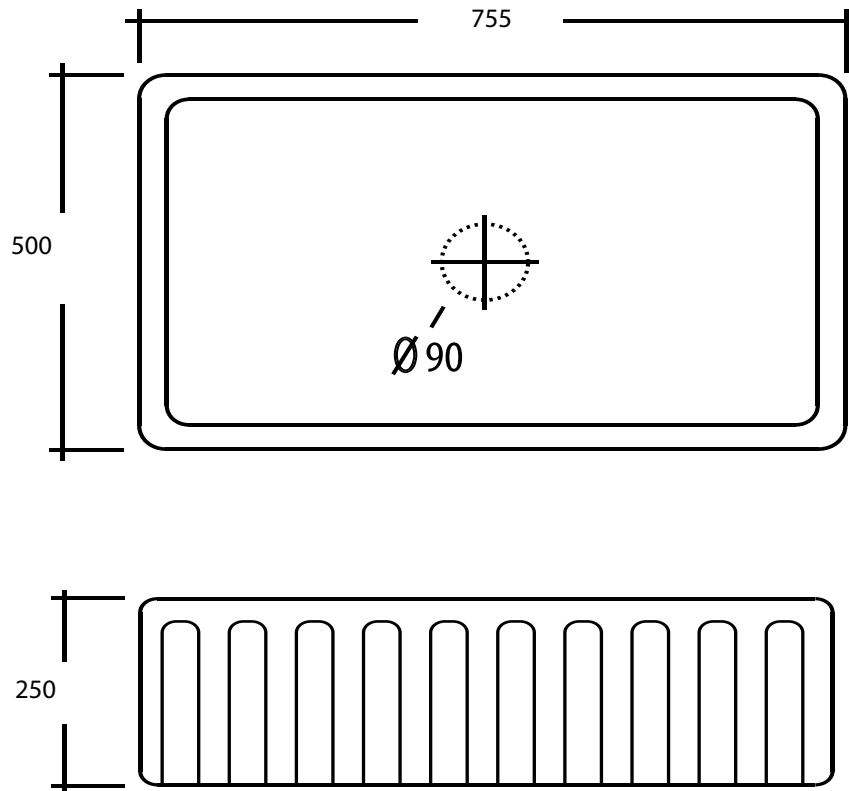

Fluted Apron 755

Sink

belfastsinks.co.uk

Dimensions (MM)

* DUE TO THE MANUFACTURING PROCESS SINKS MAY HAVE SLIGHT VARIANCES IN SIZE. THESE DIMENSIONS SHOULD BE USED AS A GUIDE ONLY. WE STRONGLY RECOMMEND THE SINK BE ON SITE WHEN CABINETS OR BENCH TOPS ARE BEING PREPARED FOR THE SINK.