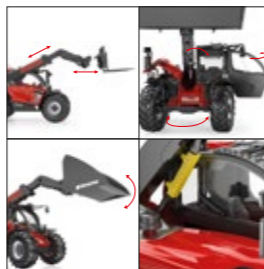

787000000

John Deere 6R 250
230x160x125 mm / 9.1x6.2x4.9"

784800000
JCB® Fastrac 8330
250x160x125 mm / 9.8x6.3x4.9"

784900000
John Deere® 9620RX
300x160x125 mm / 11.8x6.3x4.9"

785000000
Manitou Teleskoplader MLT 635
Telescopic loader
Chargeur télescopique
230x160x125 mm / 9.1x6.2x4.9"