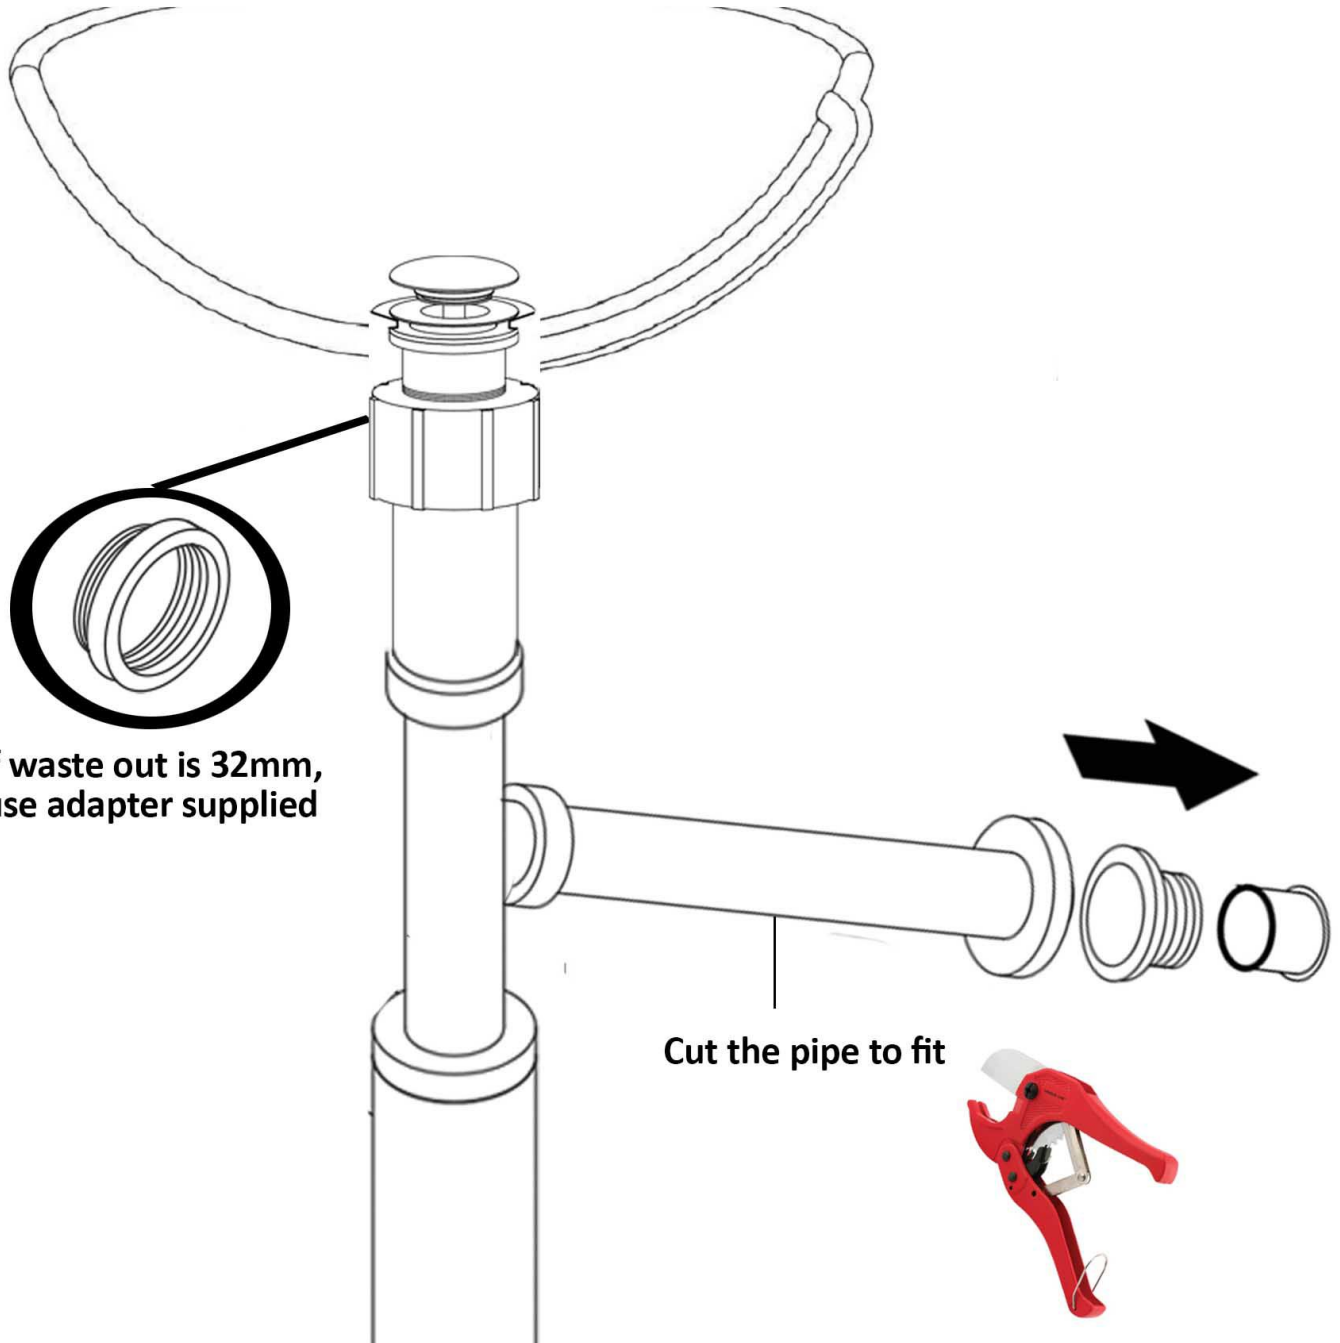

INSTALLATION GUIDE

Notice: Installation is acceptance of goods.No claims for damages or incorrect products will be recognised after installation.

THIS PRODUCT MUST BE INSTALLED BY A QUALIFIED TRADESPERSON- FAILURE TO DO SO WILL VOID ALL WARRANTIES

BEFORE INSTALLATION: ALL COMPONENTS MUST BE INSPECTED CAREFULLY FOR DEFECTS, DAMAGE, FAULTS AND THAT THE ITEMS ARE CORRECT.