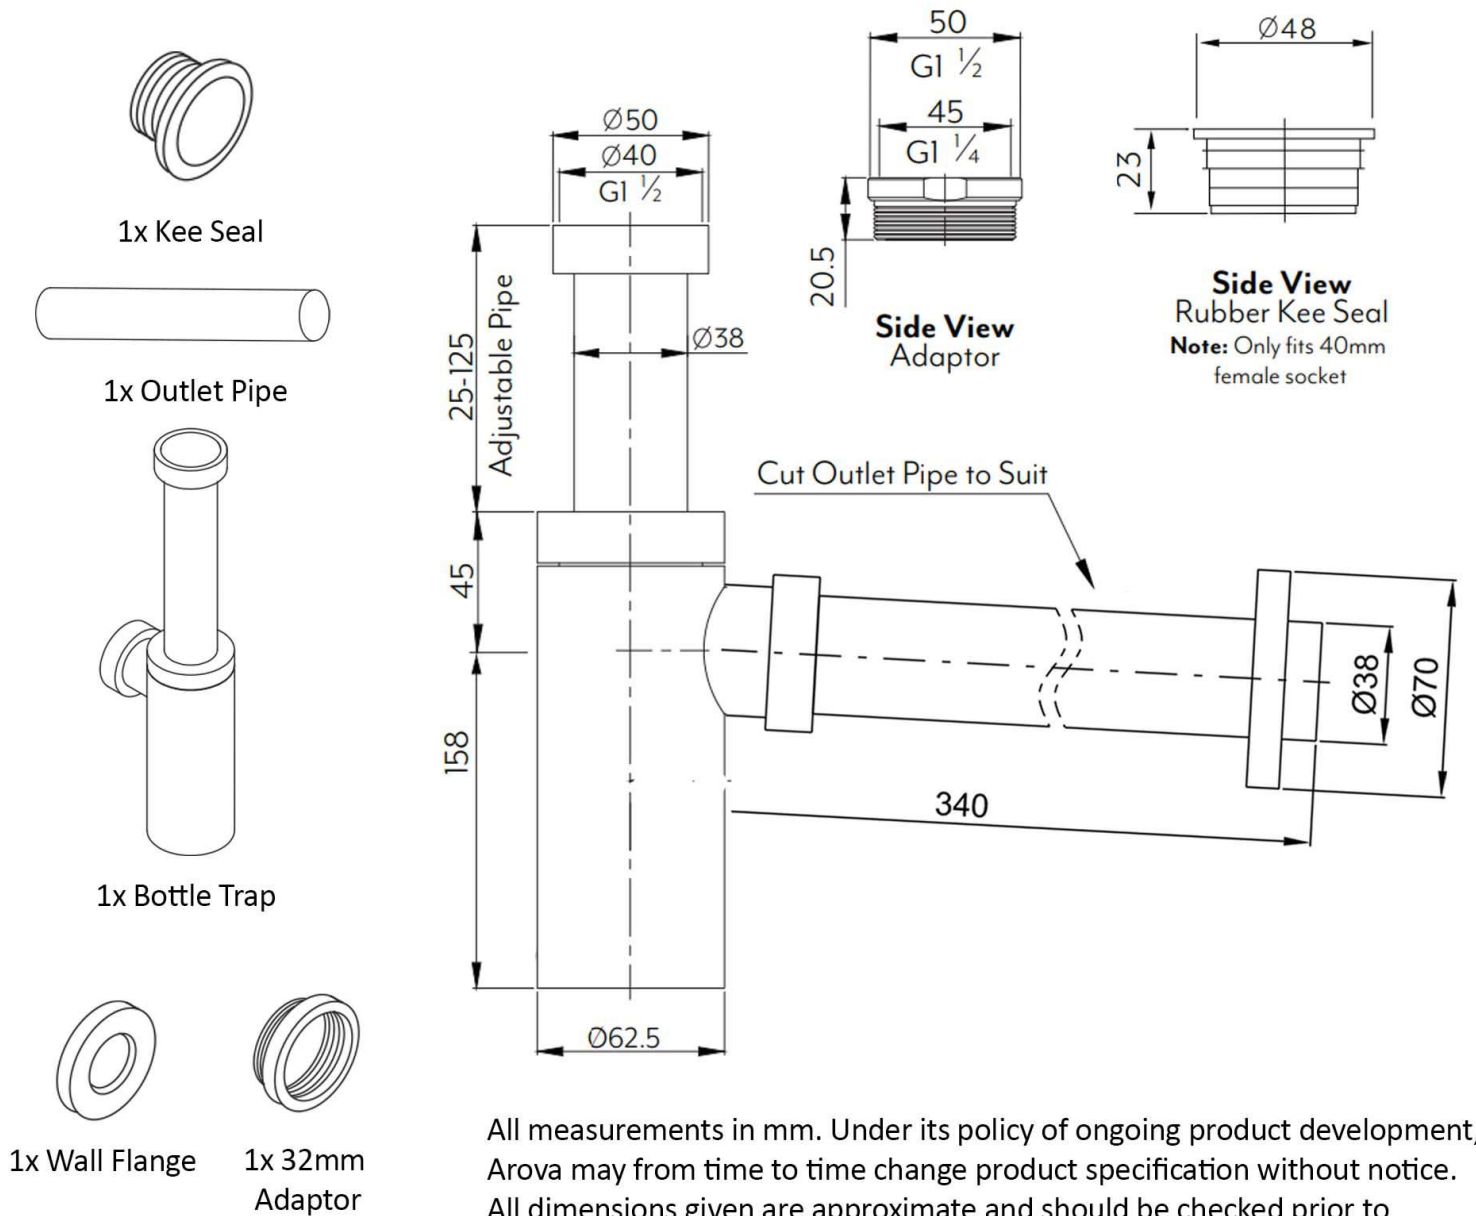

MICA BOTTLE TRAP

TRAP40R

All measurements in mm. Under its policy of ongoing product development, Arova may from time to time change product specification without notice. All dimensions given are approximate and should be checked prior to installation.

FEATURES:

- Compliments your wall basin with a designer look and feel
- Constructed of brass with high quality finish
- Colours: Chrome and Matte Black
- Connects directly to both 32mm and 40mm waste outlets
- Attached directly to 40mm PVC waste pipe with keeseal