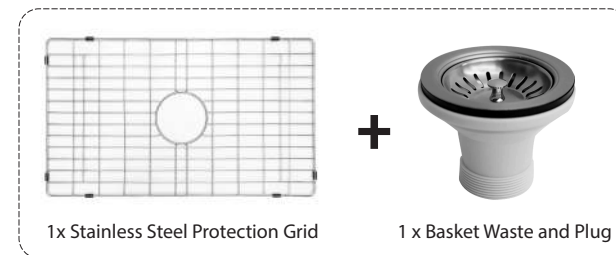

Also Included

1 x Basket Waste and Plug

1x Stainless Steel Protection Grid