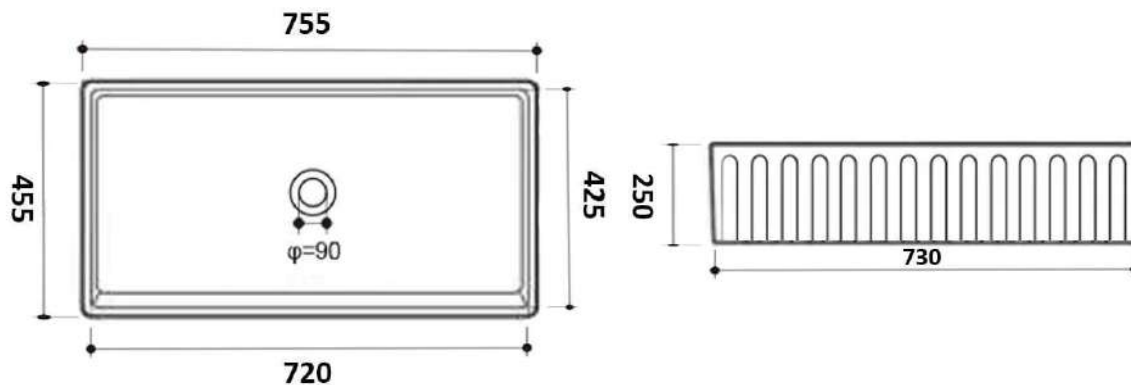

# Belford (BS7647SF)

76cm Butlers Single Sink

**Materials:** fine fireclay

**Size:** 755x455x250mm

**Color:** Gloss White

## Mounting options:

Butler (front showing), Counter Top, Under Counter (shelving required)

All measurements in mm and a guide only. Fine fireclay is a nature product and therefore is subject to variations. Variations +/- 2% to the specifications are common and acceptable and are within industry tolerance. The actual sink or basin MUST be onsite to measure before making cabinetry or cutting stone.